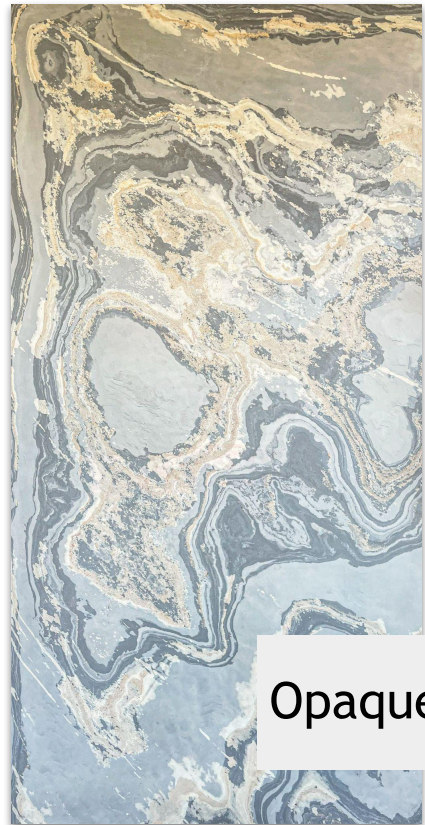

Backlit view

Code:

SVT-08 L

***AUTUMN***

***RUSTIC***

LOT 2

SR NO: 85450

Opaque view