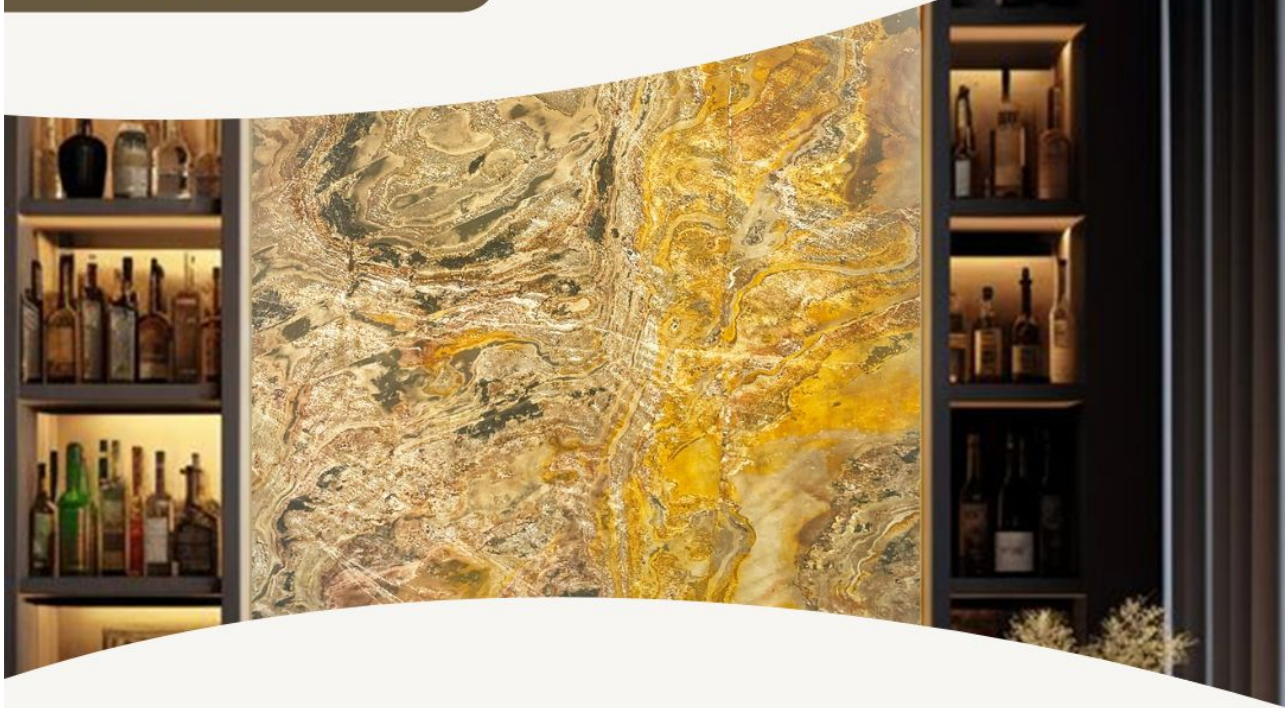

# NATURAL STONE VENEER

TRANSLUCENT &  
OPAQUE

- Natural stone on fibre base
- Material can be used anywhere both interior as well as exterior
- Bendable and easy to use
- Size: 8' x 4' x (2-3)mm

®

MASTAR

***MARBLE  
SERIES***