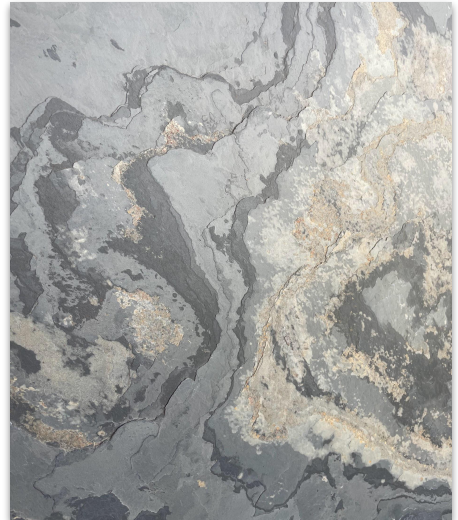

Code:

SVO-051 S

AUTUMN

RUSTIC

LOT 2

SR NO: 84450