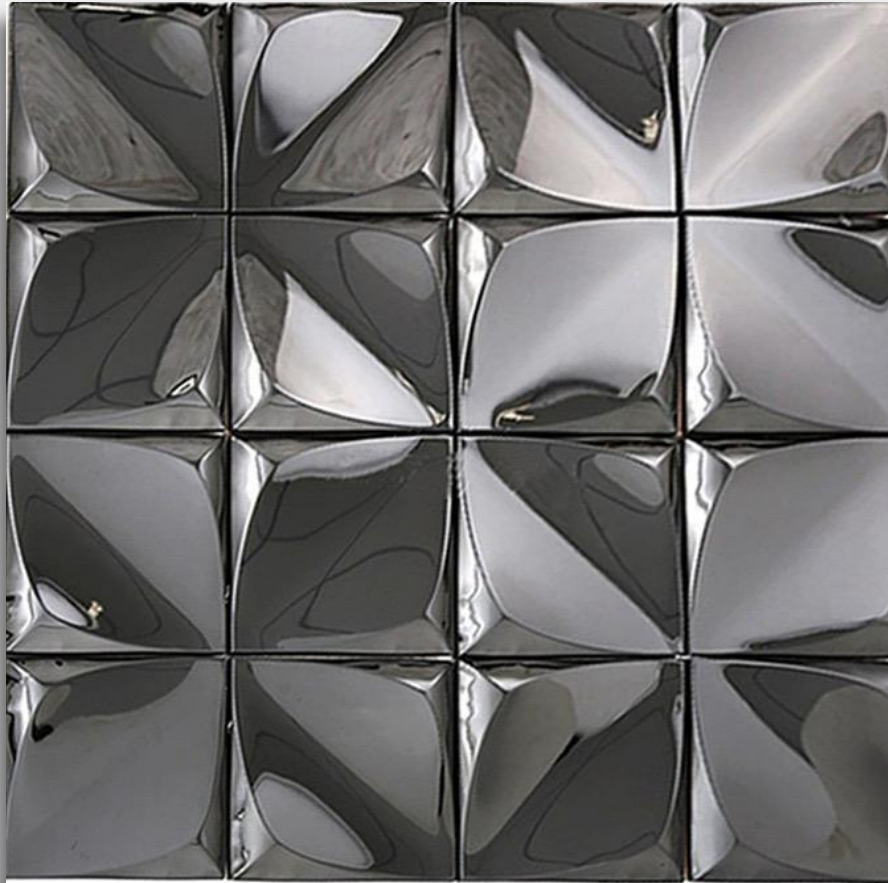

Metal mosaics

Metal mosaics

Metal mosaics

MSC-53

SS 3D Sq embossed black

Size: (300 x 300 x 8) mm

Sr no: 8575

Qty/Box: 22

Metal mosaics

Metal mosaics

Metal mosaics