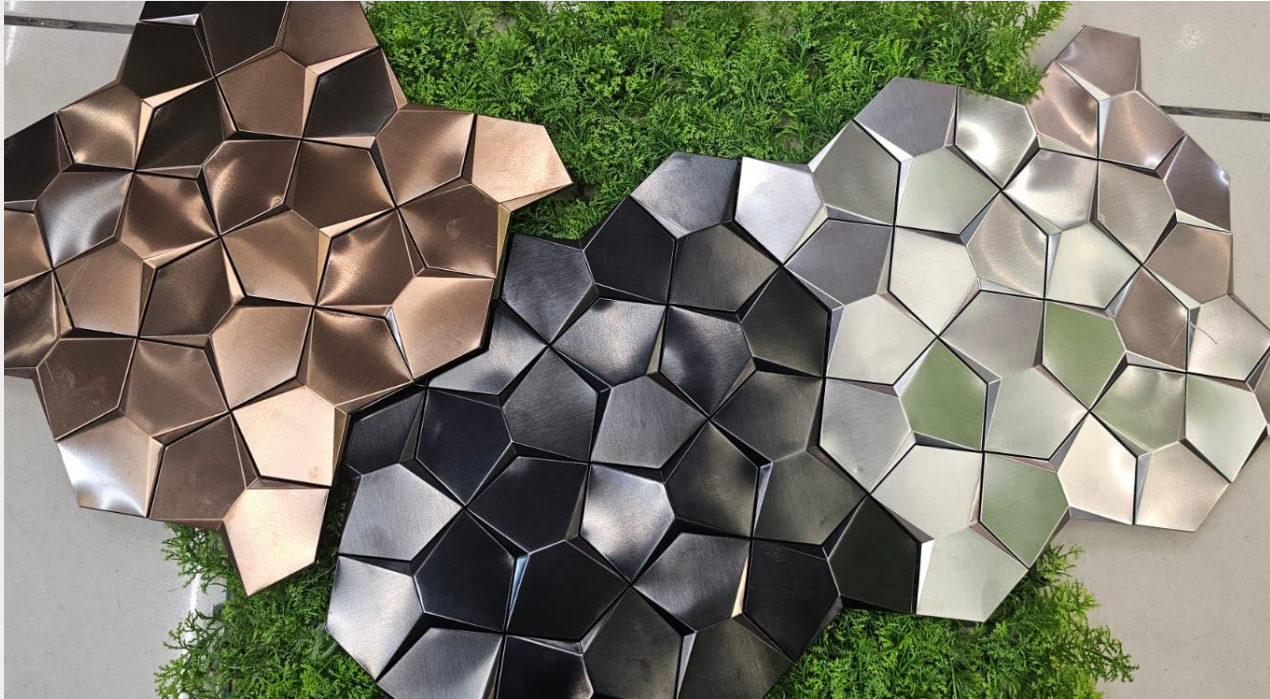

Metal mosaics

Metal mosaics

Metal mosaics

PENTAGON RANDOM EMBOSSING 3 colours