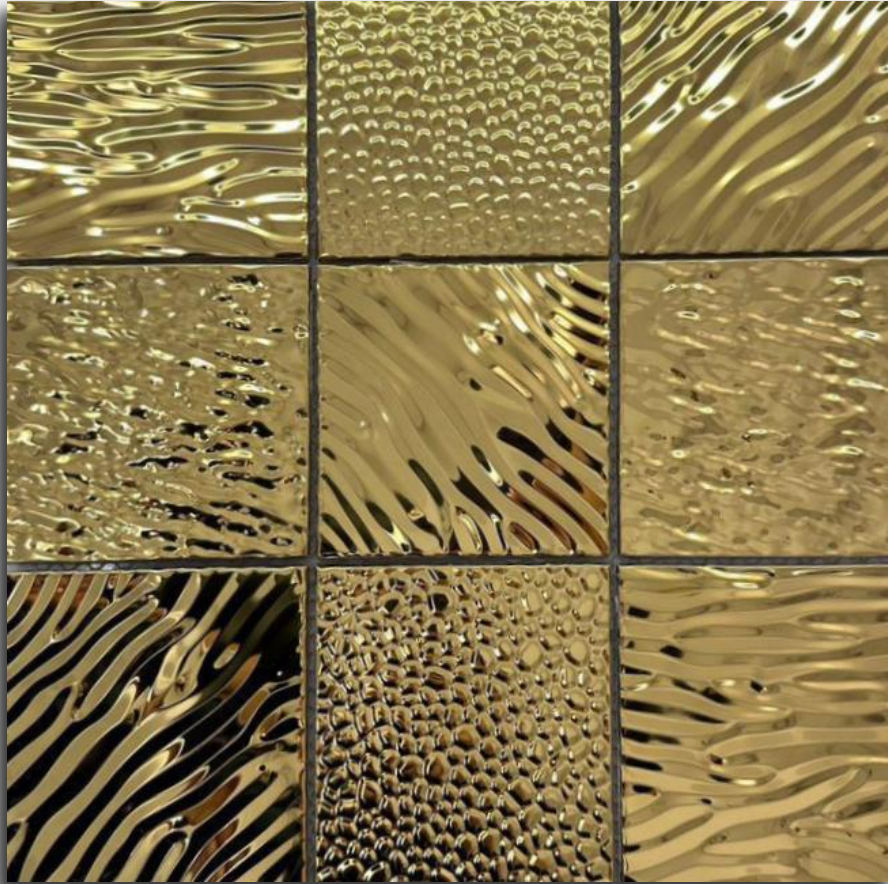

Metal mosaics

Metal mosaics

Metal mosaics

MSC-58

Golden ripple waves

Size: (300 x 300 x 8) mm

Sr no: 8575

Qty/Box: 22

Metal mosaics

Metal mosaics

Metal mosaics