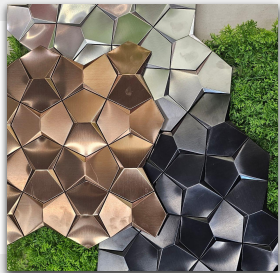

Non self adhesive

Metal mosaics

Metal mosaics

Metal mosaics