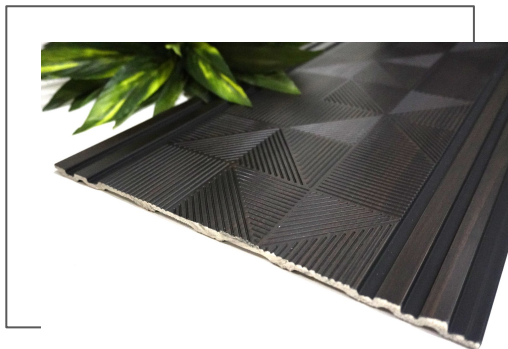

PCL 30-210

Size:
(2900 x 300 x 6)mm
300MM Wide
Sr No: 81100