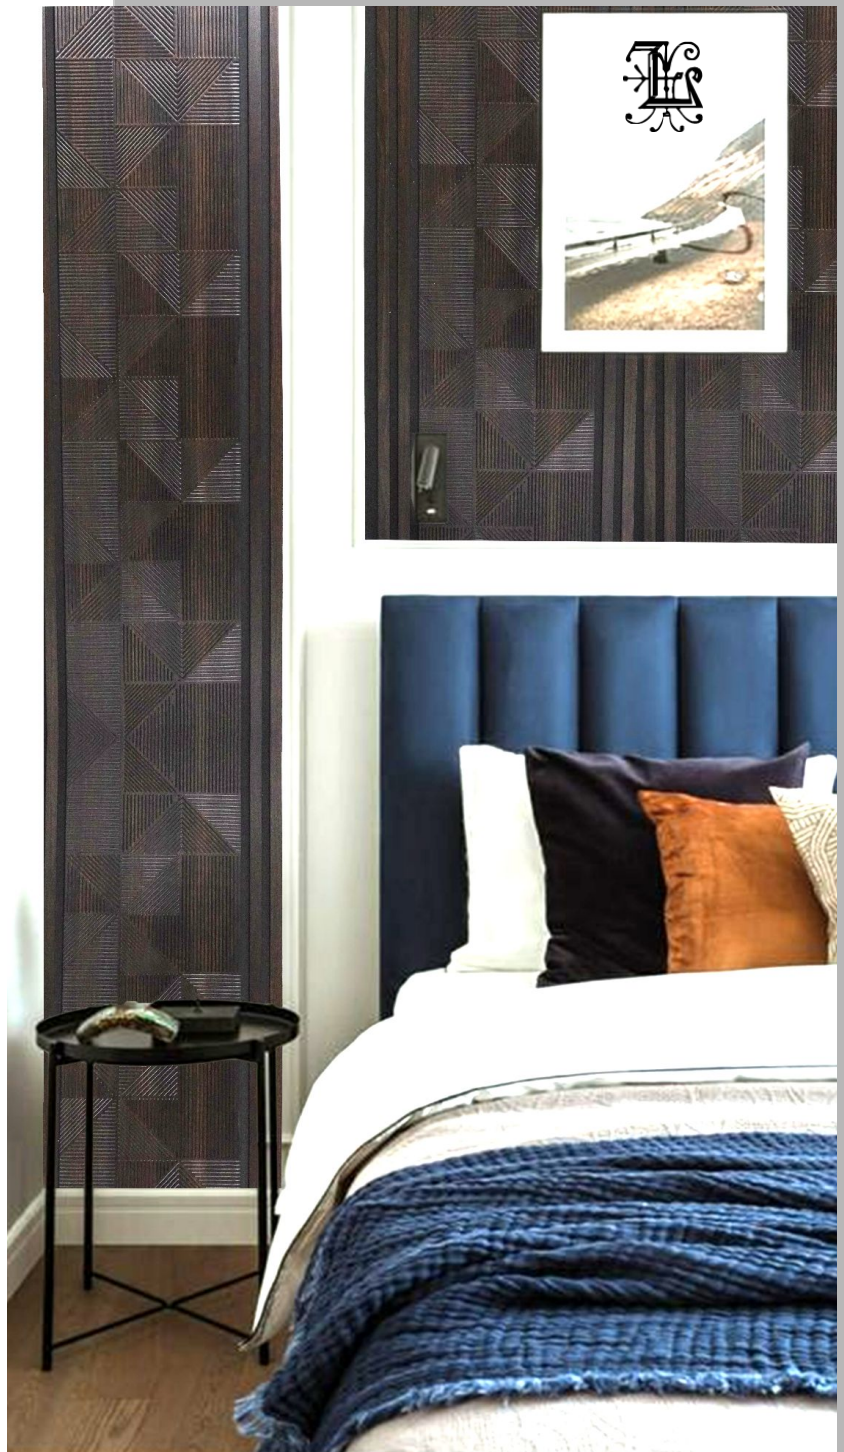

PCL 30-210

Size:
(2900 x 300 x 6)mm
300MM Wide
Sr No: 81100