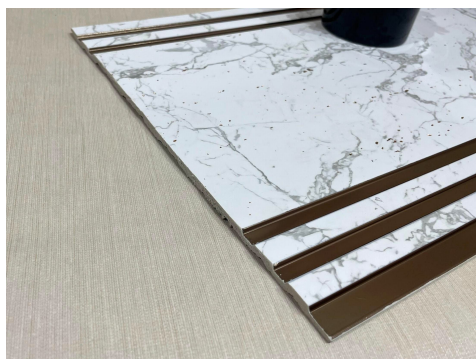

PCL 30-315

Size:
(2900 x 300 x 8)mm
300MM Wide
Sr No: 81100