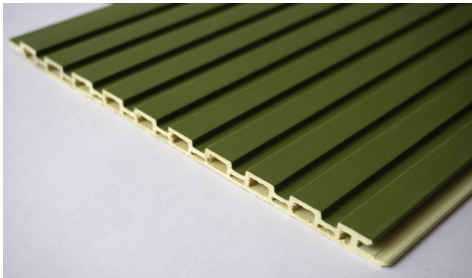

Blush Red

**LV 9-155**

SIZE: (210 x 09 x 2900)mm

**LV 9-156**

SIZE: (210 x 09 x 2900)mm

**Sandstone Grey**

**LV 9-157**

SIZE: (210 x 09 x 2900)mm