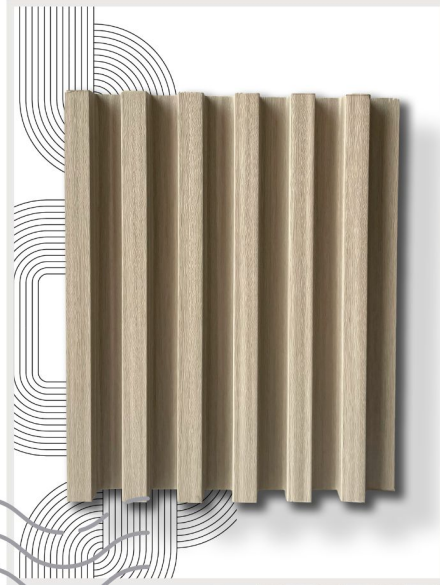

6 FLUTE SLIM LOUVERS

exquisite sleek