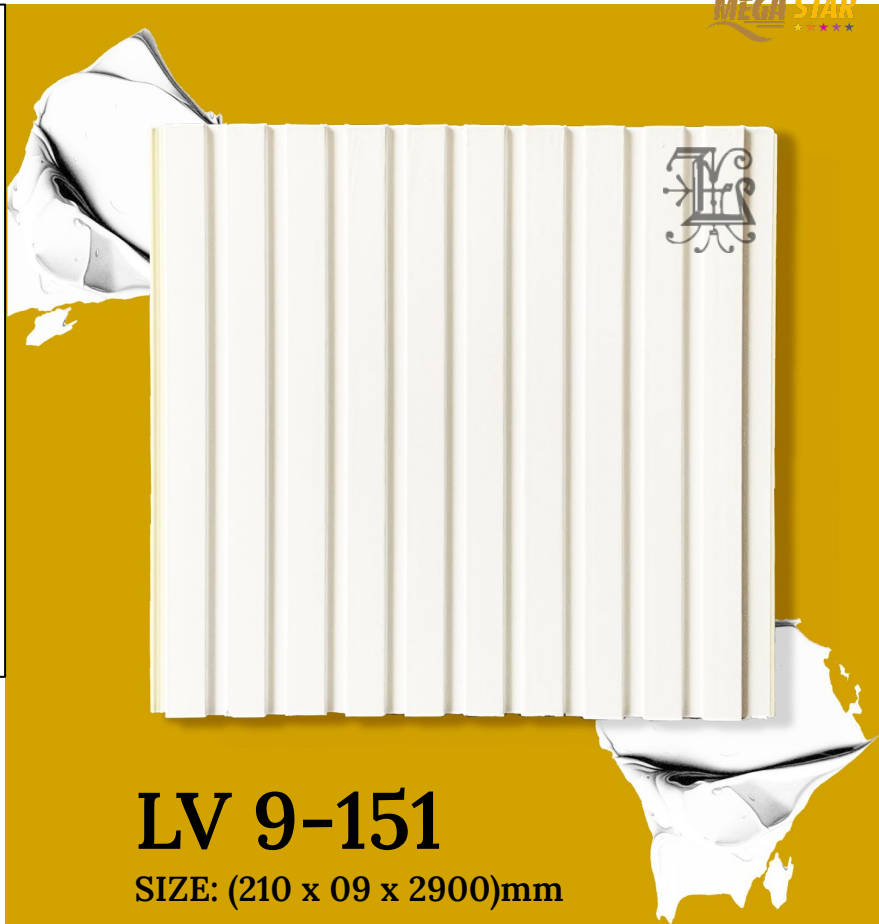

# TABLE OF CONTENTS

Click on headings to direct to pages

[Skin Touch Film Solid Pastel Colours](#)

[6 Flute Slim Louvers](#)

[Random Curve Flute RCF Louver](#)

**LV 9-151**

SIZE: (210 x 09 x 2900)mm

**White**

Blush Red

**LV 9-155**

SIZE: (210 x 09 x 2900)mm

**LV 9-156**

SIZE: (210 x 09 x 2900)mm

**Sandstone Grey**

**LV 9-157**

SIZE: (210 x 09 x 2900)mm

# LV 17-134

SIZE: (170 x 17 x 2900)mm

# LV 17-135

SIZE: (170 x 17 x 2900)mm

**LV 17-136**

SIZE: (170 x 17 x 2900)mm