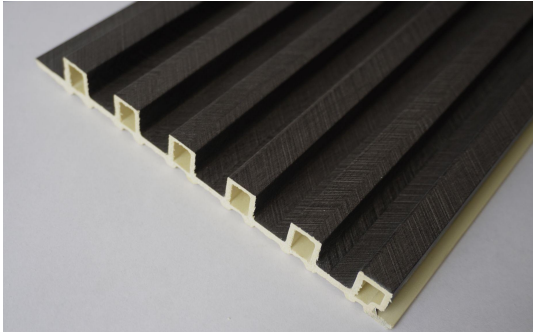

# 6 FLUTE SLIM LOUVERS

*exquisite sleek*

**LV 17-001**

SIZE: (170 x 17 x 2900)mm