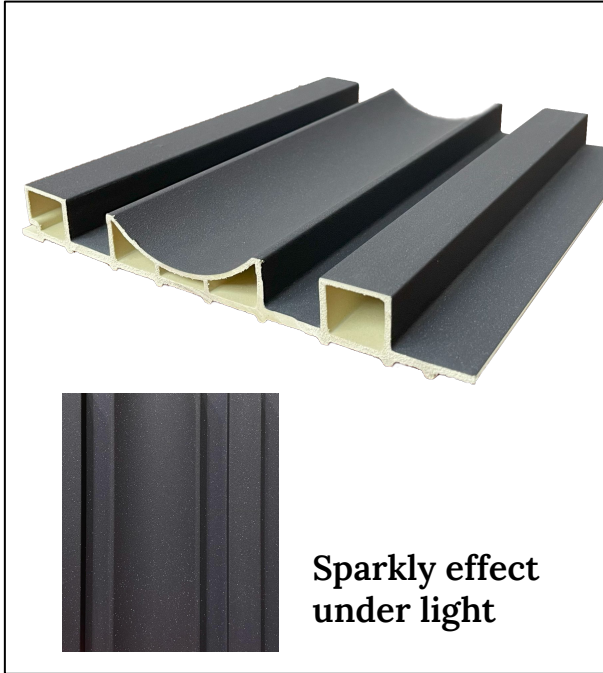

Sparkly effect
under light

RCF 21-172

SIZE: (170 x 21 x 2900)mm

Sparkle Black