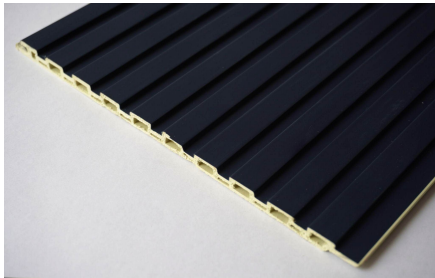

# TABLE OF CONTENTS

Click on headings to direct to pages

[Skin Touch Film Solid Pastel Colours](#)

[6 Flute Slim Louvers](#)

[Random Curve Flute RCF Louver](#)

**LV 9-151**

SIZE: (210 x 09 x 2900)mm

**White**

# LV 9-152

SIZE: (210 x 09 x 2900)mm  
Navy Blue

Steel Grey

**LV 9-153**

SIZE: (210 x 09 x 2900)mm

**LV 9-154**

SIZE: (210 x 09 x 2900)mm

**Mushroom**

Blush Red

**LV 9-155**

SIZE: (210 x 09 x 2900)mm

**LV 9-156**

SIZE: (210 x 09 x 2900)mm

**Sandstone Grey**

**LV 9-157**

SIZE: (210 x 09 x 2900)mm