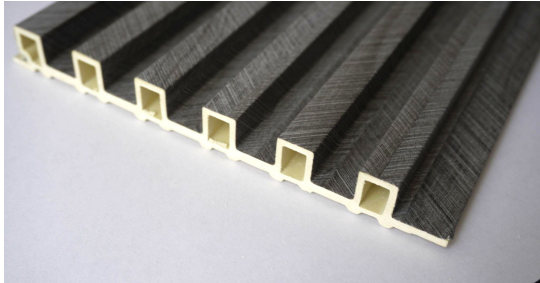

LV 17-001

SIZE: (170 x 17 x 2900)mm