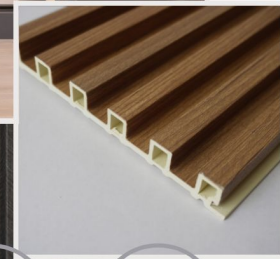

6 FLUTE SLIM LOUVERS

exquisite sleek