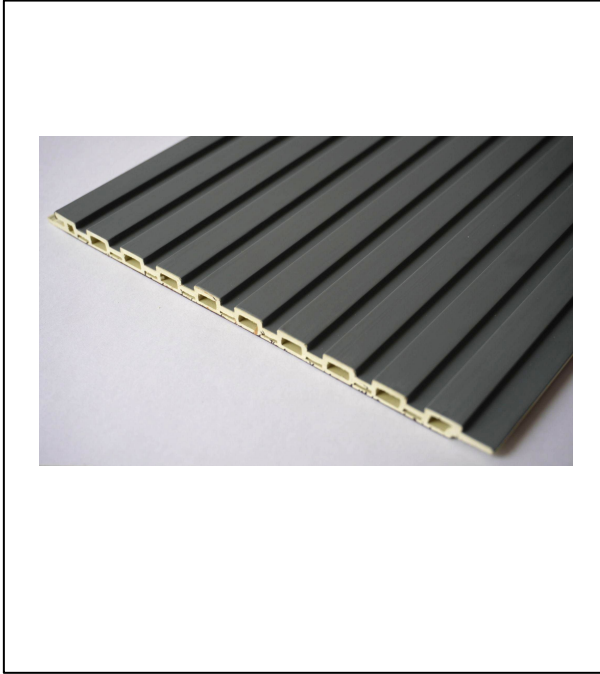

# TABLE OF CONTENTS

Click on headings to direct to pages

[Skin Touch Film Solid Pastel Colours](#)

[6 Flute Slim Louvers](#)

[Random Curve Flute RCF Louver](#)

**LV 9-151**

SIZE: (210 x 09 x 2900)mm

**White**

# LV 9-152

SIZE: (210 x 09 x 2900)mm  
Navy Blue

Steel Grey

**LV 9-153**

SIZE: (210 x 09 x 2900)mm

**LV 9-154**

SIZE: (210 x 09 x 2900)mm

**Mushroom**