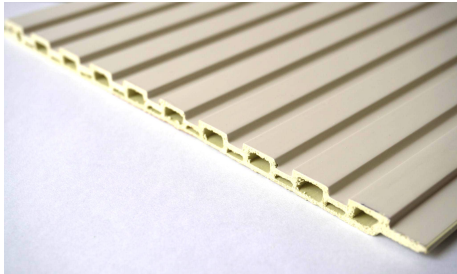

# TABLE OF CONTENTS

Click on headings to direct to pages

[Skin Touch Film Solid Pastel Colours](#)

[6 Flute Slim Louvers](#)

[Random Curve Flute RCF Louver](#)

**LV 9-151**

SIZE: (210 x 09 x 2900)mm

**White**

# LV 9-152

SIZE: (210 x 09 x 2900)mm  
Navy Blue

Steel Grey

**LV 9-153**

SIZE: (210 x 09 x 2900)mm

**LV 9-154**

SIZE: (210 x 09 x 2900)mm

**Mushroom**

Blush Red

**LV 9-155**

SIZE: (210 x 09 x 2900)mm

**LV 9-156**

SIZE: (210 x 09 x 2900)mm

**Sandstone Grey**

**LV 9-157**

SIZE: (210 x 09 x 2900)mm