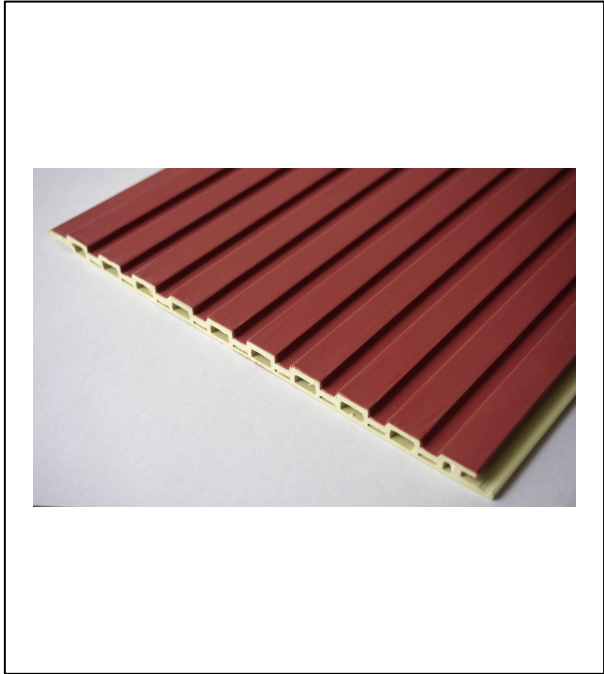

# LV 9-152

SIZE: (210 x 09 x 2900)mm  
Navy Blue

Steel Grey

**LV 9-153**

SIZE: (210 x 09 x 2900)mm

**LV 9-154**

SIZE: (210 x 09 x 2900)mm

**Mushroom**

Blush Red

**LV 9-155**

SIZE: (210 x 09 x 2900)mm

**LV 9-156**

SIZE: (210 x 09 x 2900)mm

**Sandstone Grey**

**LV 9-157**

SIZE: (210 x 09 x 2900)mm