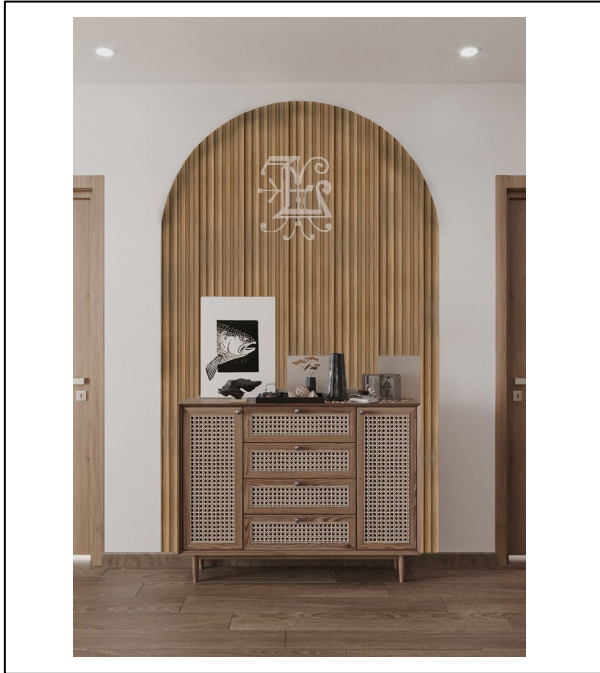

# 6 FLUTE SLIM LOUVERS

*exquisite sleek*

**LV 17-001**

SIZE: (170 x 17 x 2900)mm

# LV 17-002

SIZE: (170 x 17 x 2900)mm

**LV 17-131**

SIZE: (170 x 17 x 2900)mm

**LV 17-132**

SIZE: (170 x 17 x 2900)mm