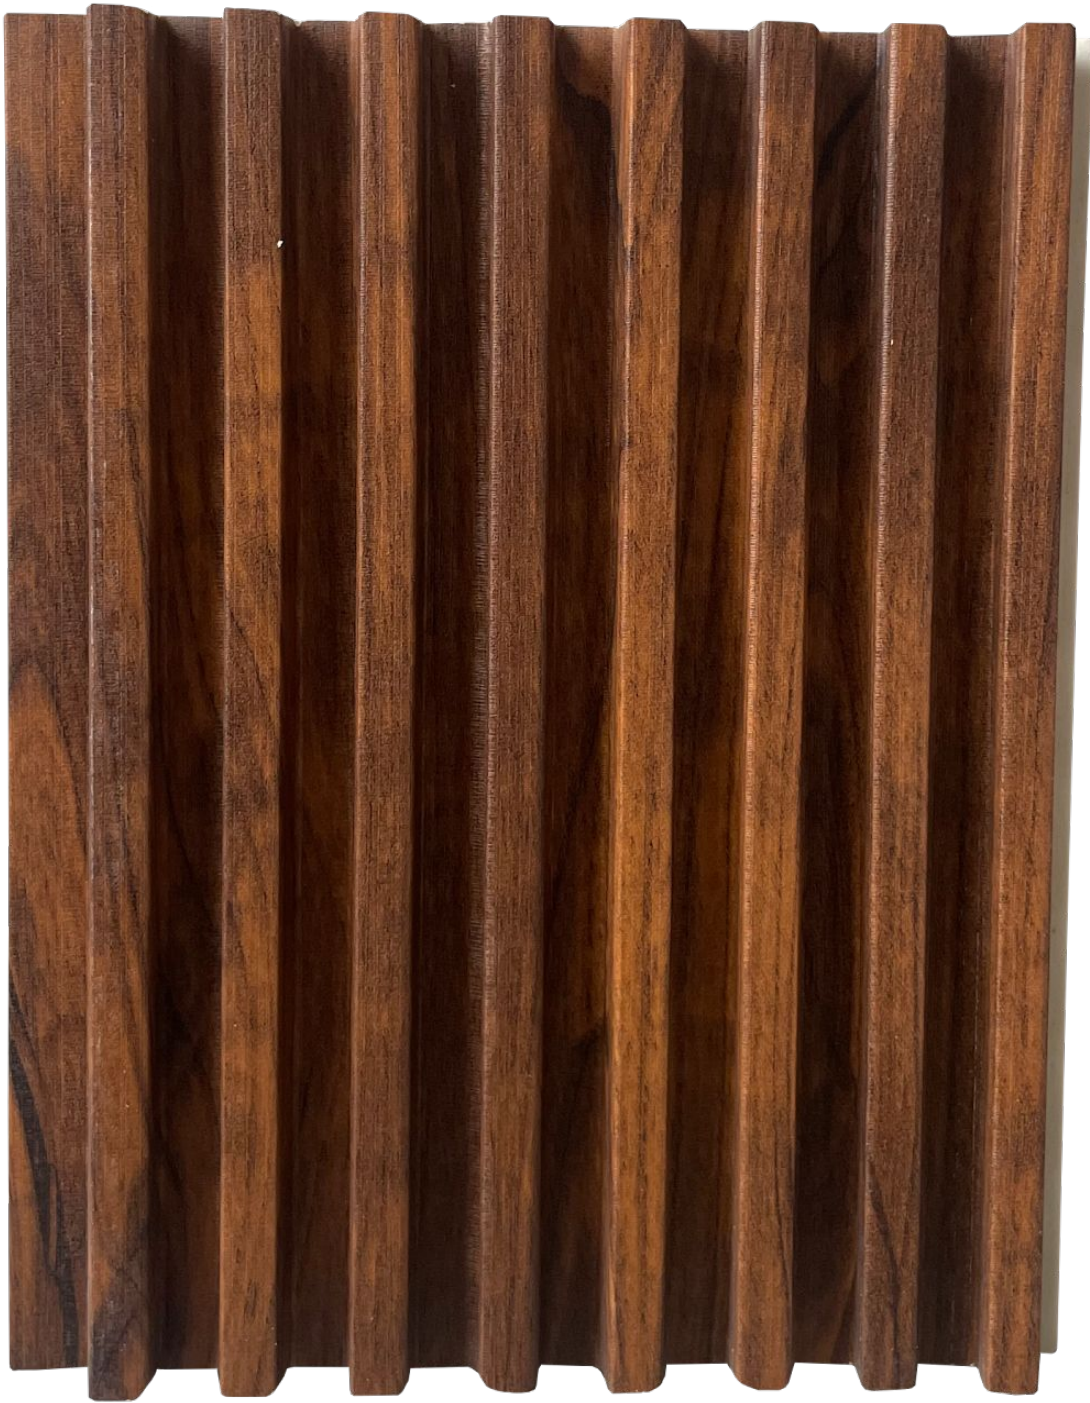

Vintage Wood

Code: LV 17-8140

Size: (2900 x 160 x 17)mm

Sr No: 8425

17 MM 8 FLUTE

Packing of 10 pcs