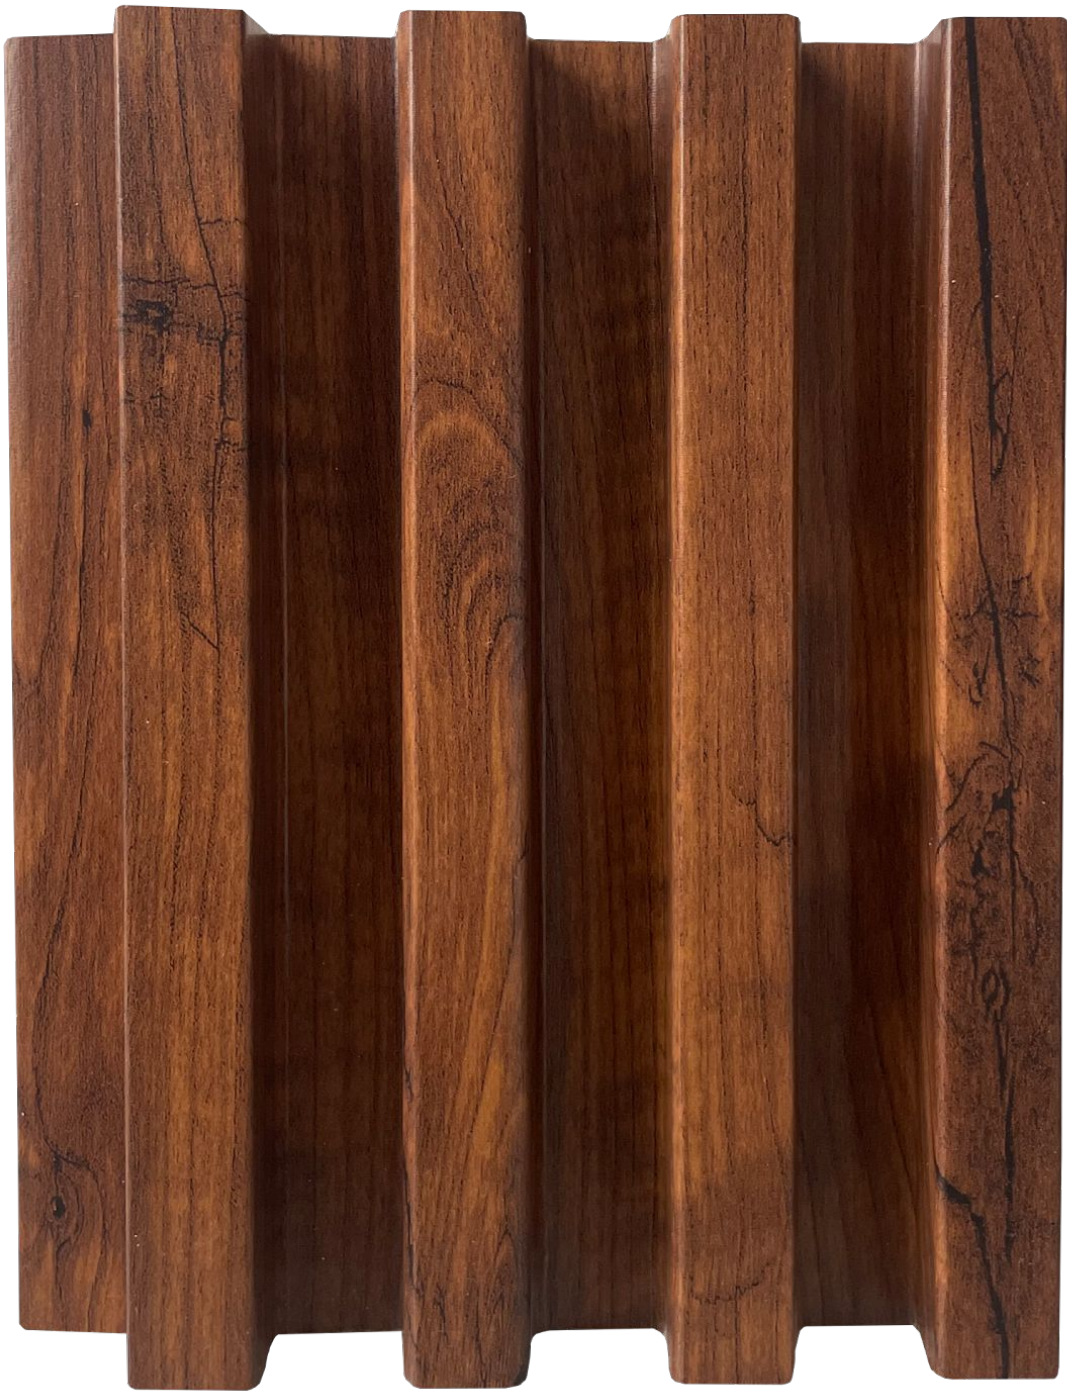

# PVC FLUTTED LOUVERS

**17 MM 8 FLUTE**

**23 MM  
4 FLUTE  
PVC Louvers**

**Code: *LV 23-351***

Size: ( 2900 x 160 x 23 )mm

Sr No: 8375

23 MM 4 FLUTE

Packing of 10 pcs