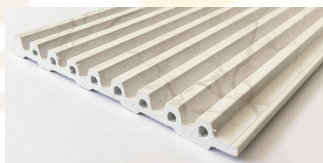

Grainy Texture

Code: MT 12-280
Size: (125 x 12 x 2900)mm

Code: MT 12-281
Size: (125 x 12 x 2900)mm

Slate grey

Marble Look

Code: MT 12-282
Size: (125 x 12 x 2900)mm

Code: MT 12-283
Size: (125 x 12 x 2900)mm

Grainy Texture