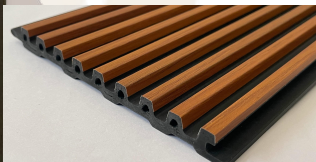

Code: MT 12-285
Size: (125 x 12 x 2900)mm