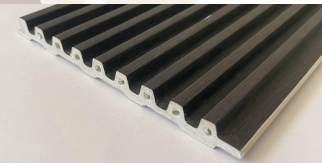

Grainy Texture

Code: MT 12-280
Size: (125 x 12 x 2900)mm

Code: MT 12-281
Size: (125 x 12 x 2900)mm

Slate grey

Marble Look

Code: MT 12-282
Size: (125 x 12 x 2900)mm

Code: MT 12-283
Size: (125 x 12 x 2900)mm

Grainy Texture