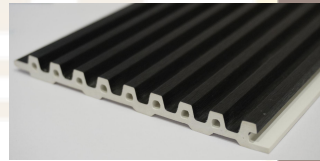

Special Brushed Aluminium Finish

Code: MT 12-275
Size: (125 x 12 x 2900)mm

Special Brushed
Aluminium Finish

Special Brushed
Aluminium Finish

Code: MT 12-276
Size: (125 x 12 x 2900)mm

Grainy Wooden Textures

Code: MT 12-277
Size: (125 x 12 x 2900)mm

Grainy Texture

Grainy Texture

Code: MT 12-278
Size: (125 x 12 x 2900)mm

M

AR

Code: MT 12-279
Size: (125 x 12 x 2900)mm

Grainy Texture