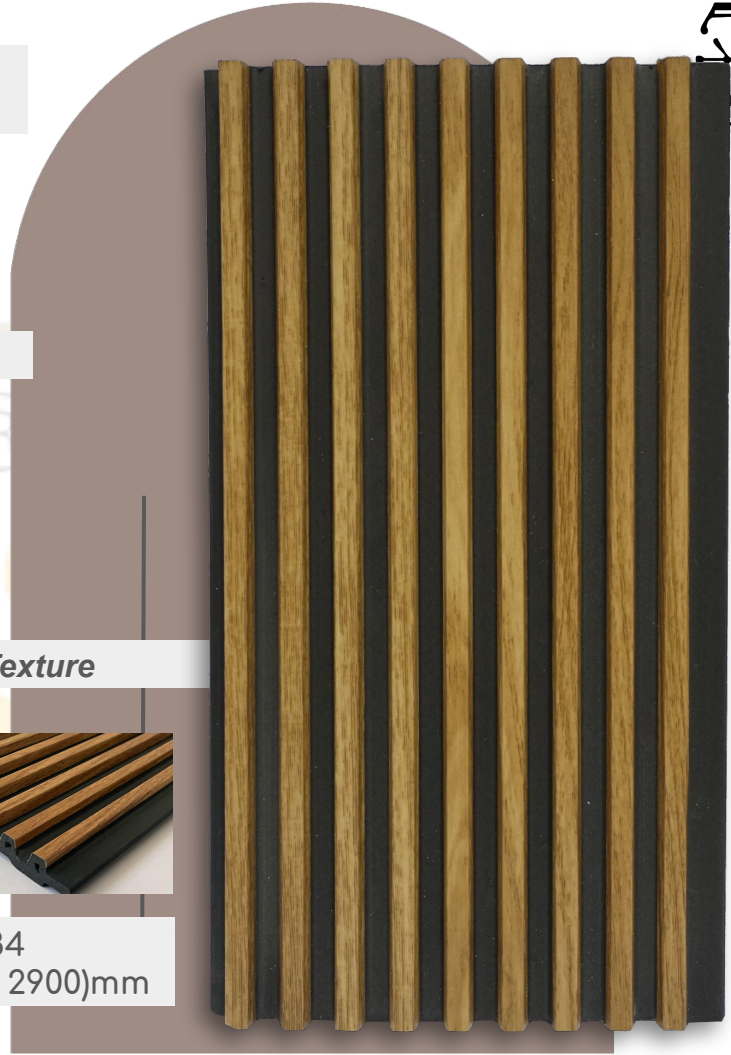

Grainy Texture

Code: MT 12-280
Size: (125 x 12 x 2900)mm

Code: MT 12-281
Size: (125 x 12 x 2900)mm

Slate grey

Marble Look

Code: MT 12-282
Size: (125 x 12 x 2900)mm

Code: MT 12-283
Size: (125 x 12 x 2900)mm

Grainy Texture

Code: MT 12-284
Size: (125 x 12 x 2900)mm

Grainy Texture

Code: MT 12-285
Size: (125 x 12 x 2900)mm

COMPARISON

MT 12-284

MT12-285

RANDOM WAVE SERIES

Skin touch film

Wooden Grains

Code: RWL 15-041
Size: (150 x 15 x 2900)mm

Wooden Grains

Code: RWL 15-068
Size: (150 x 15 x 2900)mm

Skin Touch Lamination

Feels like Velvet draped onto walls

Code: RWL 15-251
Size: (150 x 15 x 2900)mm