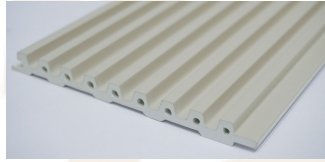

MINI TRACK SLIM LOUVERS

Solid pastel colours,
Wooden textures & random waves

TABLE OF CONTENTS

Click on Headings to direct to pages

01. MINI TRACK SLIM LOUVER

02. RANDOM WAVE SERIES

03. WPC FLAT V-GROOVE CLADDING & CEILING PANELS

Solid Pastel Colours

Code: MT 12-271
Size: (125 x 12 x 2900)mm

Code: MT 12-272
Size: (125 x 12 x 2900)mm

Solid Pastel Colours

Code: MT 12-273
Size: (125 x 12 x 2900)mm

Code: MT 12-274
Size: (125 x 12 x 2900)mm

Special Brushed Aluminium Finish

Code: MT 12-275
Size: (125 x 12 x 2900)mm

Special Brushed
Aluminium Finish

Special Brushed
Aluminium Finish

Code: MT 12-276
Size: (125 x 12 x 2900)mm

Grainy Wooden Textures