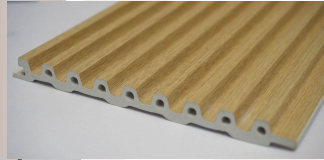

Special Brushed Aluminium Finish

Code: MT 12-275
Size: (125 x 12 x 2900)mm

Special Brushed
Aluminium Finish

Special Brushed
Aluminium Finish

Code: MT 12-276
Size: (125 x 12 x 2900)mm

Grainy Wooden Textures

Code: MT 12-277
Size: (125 x 12 x 2900)mm

Grainy Texture

Grainy Texture

Code: MT 12-278
Size: (125 x 12 x 2900)mm

M

AR

Code: MT 12-279
Size: (125 x 12 x 2900)mm

Grainy Texture