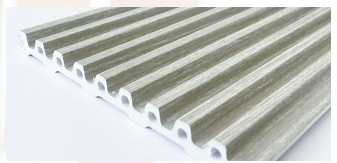

Grainy Texture

Code: MT 12-280
Size: (125 x 12 x 2900)mm

Code: MT 12-281
Size: (125 x 12 x 2900)mm

Slate grey

Marble Look

Code: MT 12-282
Size: (125 x 12 x 2900)mm

Code: MT 12-283
Size: (125 x 12 x 2900)mm

Grainy Texture