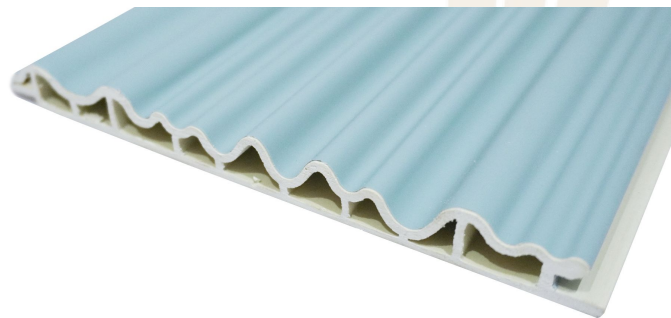

Wooden Grains

Code: RWL 15-041
Size: (150 x 15 x 2900)mm

Wooden Grains

Code: RWL 15-068
Size: (150 x 15 x 2900)mm

Skin Touch Lamination

Feels like Velvet draped onto walls

Code: RWL 15-251
Size: (150 x 15 x 2900)mm

Skin Touch Lamination

Feels like Velvet draped onto walls

Code: RWL 15-252
Size: (150 x 15 x 2900)mm

WPC FLAT V-GROOVE CLADDING & CEILING PANELS

Specially for
Balcony Ceilings

V-GROOVE

Size: (102 x 9 x 2900)mm