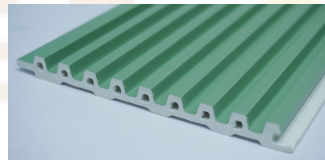

Solid Pastel Colours

Code: MT 12-271
Size: (125 x 12 x 2900)mm

Code: MT 12-272
Size: (125 x 12 x 2900)mm

Solid Pastel Colours

Code: MT 12-273
Size: (125 x 12 x 2900)mm

Code: MT 12-274
Size: (125 x 12 x 2900)mm

Special Brushed Aluminium Finish

Code: MT 12-275
Size: (125 x 12 x 2900)mm

Special Brushed
Aluminium Finish

Special Brushed
Aluminium Finish

Code: MT 12-276
Size: (125 x 12 x 2900)mm

Grainy Wooden Textures