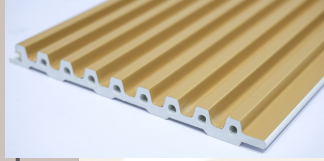

Solid Pastel Colours

Code: MT 12-271
Size: (125 x 12 x 2900)mm

Code: MT 12-272
Size: (125 x 12 x 2900)mm

Solid Pastel Colours

Code: MT 12-273
Size: (125 x 12 x 2900)mm

Code: MT 12-274
Size: (125 x 12 x 2900)mm

Special Brushed Aluminium Finish

Code: MT 12-275
Size: (125 x 12 x 2900)mm

Special Brushed
Aluminium Finish

Special Brushed
Aluminium Finish

Code: MT 12-276
Size: (125 x 12 x 2900)mm

Grainy Wooden Textures