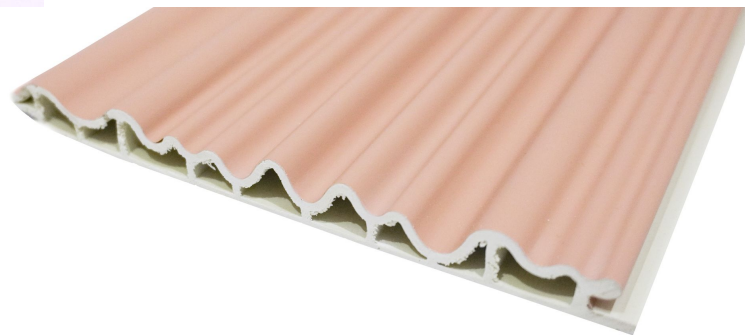

Wooden Grains

Code: RWL 15-041
Size: (150 x 15 x 2900)mm

Wooden Grains

Code: RWL 15-068
Size: (150 x 15 x 2900)mm

Skin Touch Lamination

Feels like Velvet draped onto walls

Code: RWL 15-251
Size: (150 x 15 x 2900)mm

Skin Touch Lamination

Feels like Velvet draped onto walls

Code: RWL 15-252
Size: (150 x 15 x 2900)mm

WPC FLAT V-GROOVE CLADDING & CEILING PANELS

Specially for
Balcony Ceilings

V-GROOVE

Size: (102 x 9 x 2900)mm