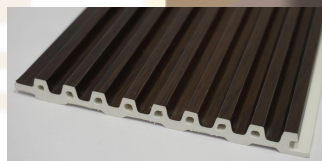

Special Brushed Aluminium Finish

Code: MT 12-275
Size: (125 x 12 x 2900)mm

Special Brushed
Aluminium Finish

Special Brushed
Aluminium Finish

Code: MT 12-276
Size: (125 x 12 x 2900)mm

Grainy Wooden Textures

Code: MT 12-277
Size: (125 x 12 x 2900)mm

Grainy Texture

Grainy Texture

Code: MT 12-278
Size: (125 x 12 x 2900)mm

M

AR

Code: MT 12-279
Size: (125 x 12 x 2900)mm

Grainy Texture

Grainy Texture

Code: MT 12-280
Size: (125 x 12 x 2900)mm

Code: MT 12-281
Size: (125 x 12 x 2900)mm

Slate grey

Marble Look

Code: MT 12-282
Size: (125 x 12 x 2900)mm

Code: MT 12-283
Size: (125 x 12 x 2900)mm

Grainy Texture