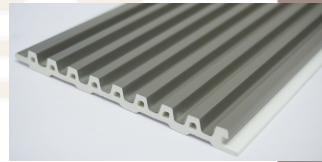

MINI TRACK SLIM LOUVERS

Solid pastel colours,
Wooden textures & random waves

TABLE OF CONTENTS

Click on Headings to direct to pages

01. MINI TRACK SLIM LOUVER

02. RANDOM WAVE SERIES

03. WPC FLAT V-GROOVE CLADDING & CEILING PANELS

Solid Pastel Colours

Code: MT 12-271
Size: (125 x 12 x 2900)mm

Code: MT 12-272
Size: (125 x 12 x 2900)mm

Solid Pastel Colours

Code: MT 12-273
Size: (125 x 12 x 2900)mm

Code: MT 12-274
Size: (125 x 12 x 2900)mm

Special Brushed Aluminium Finish

Code: MT 12-275
Size: (125 x 12 x 2900)mm

Special Brushed
Aluminium Finish

Special Brushed
Aluminium Finish

Code: MT 12-276
Size: (125 x 12 x 2900)mm

Grainy Wooden Textures