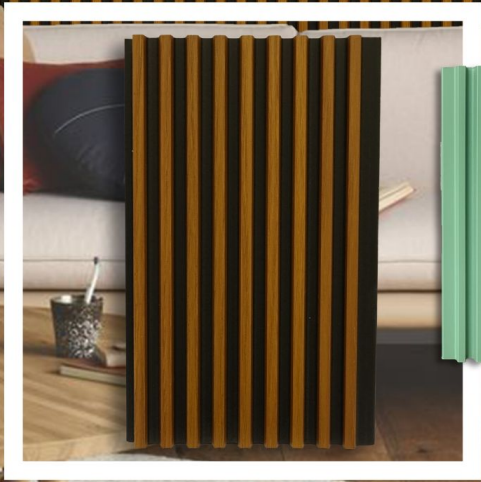

MINI TRACK SLIM LOUVERS

Solid pastel colours,
Wooden textures & random waves

TABLE OF CONTENTS

Click on Headings to direct to pages

01. MINI TRACK SLIM LOUVER

02. RANDOM WAVE SERIES

03. WPC FLAT V-GROOVE CLADDING & CEILING PANELS

Solid Pastel Colours

Code: MT 12-271
Size: (125 x 12 x 2900)mm

Code: MT 12-272
Size: (125 x 12 x 2900)mm

Solid Pastel Colours

Code: MT 12-273
Size: (125 x 12 x 2900)mm

Code: MT 12-274
Size: (125 x 12 x 2900)mm

Special Brushed Aluminium Finish

Code: MT 12-275
Size: (125 x 12 x 2900)mm

Special Brushed
Aluminium Finish

Special Brushed
Aluminium Finish

Code: MT 12-276
Size: (125 x 12 x 2900)mm

Grainy Wooden Textures