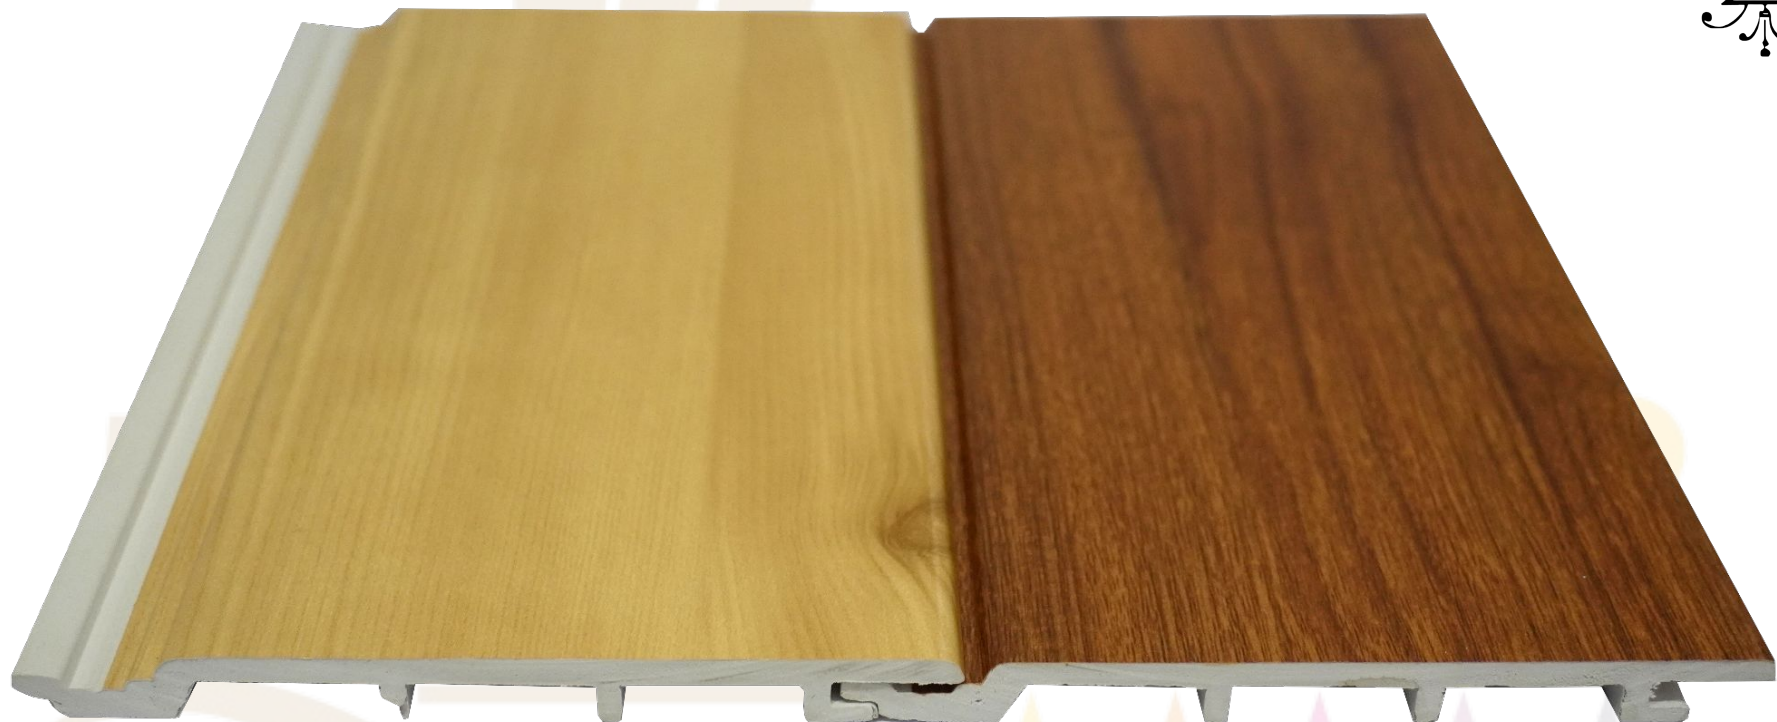

Wooden Grains

Code: RWL 15-041
Size: (150 x 15 x 2900)mm

Wooden Grains

Code: RWL 15-068
Size: (150 x 15 x 2900)mm

Skin Touch Lamination

Feels like Velvet draped onto walls

Code: RWL 15-251
Size: (150 x 15 x 2900)mm

Skin Touch Lamination

Feels like Velvet draped onto walls

Code: RWL 15-252
Size: (150 x 15 x 2900)mm

WPC FLAT V-GROOVE CLADDING & CEILING PANELS

Specially for
Balcony Ceilings

V-GROOVE

Size: (102 x 9 x 2900)mm