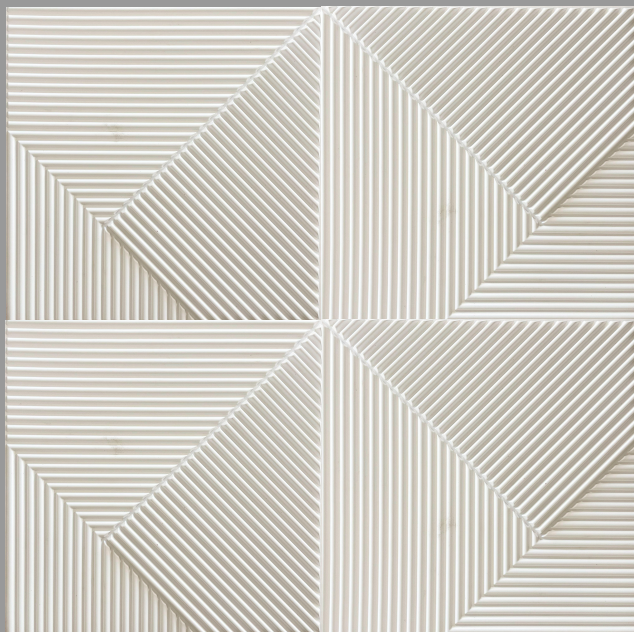

Lowered Tile

Can make random pattern walls

SR NO: 8175

CODE:

3D-37

White