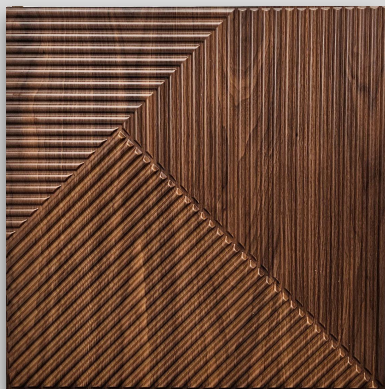

CODE:

3D-025

MAGNETIC GREY

Matt Black Lowered Tile

Can make random pattern walls

SR NO: 8175

CODE:

3D-32A

SR NO: 8175

CODE:

3D-32B

Catalogue

Design option 1
Can make
multiple designs
by rotating,
mixing and
matching

ROTATE
PIECES

Design option 2

*pictures are for illustration only, for actual colours
check samples before ordering

Louvered Tile

Can make random pattern walls

SR NO: 8250

CODE:

3D-34

Mahogany

Lowered Tile

Can make random pattern walls