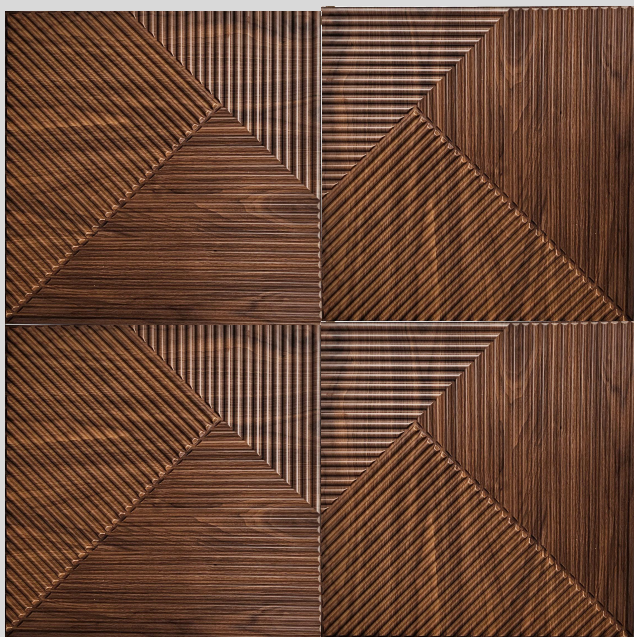

Louvered Tile

Can make random pattern walls

SR NO: 8250

CODE:

3D-34

Mahogany

Lowered Tile

Can make random pattern walls

SR NO: 8250

CODE:

3D-35

Light Wooden

Lowered Tile

Can make random pattern walls

SR NO: 8250

CODE: