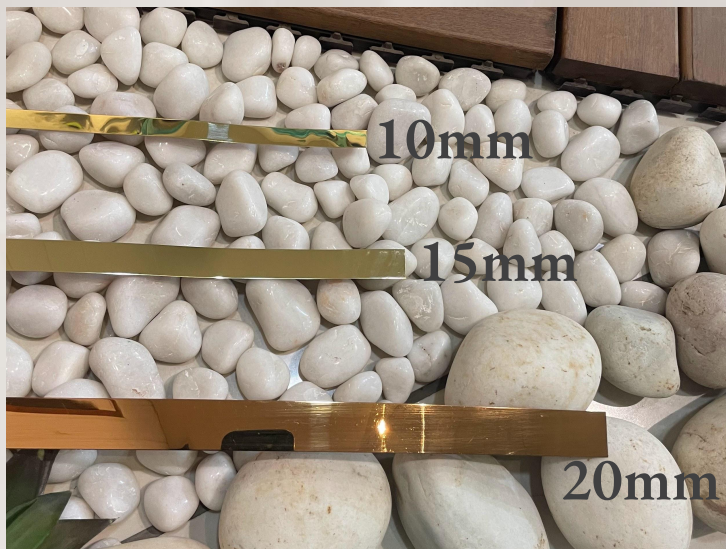

Self Adhesive
Stainless Steel
Metallic Mirror Strips

3 size thickness

10mm

15mm

20mm

Length : 3.05 Mtr per roll