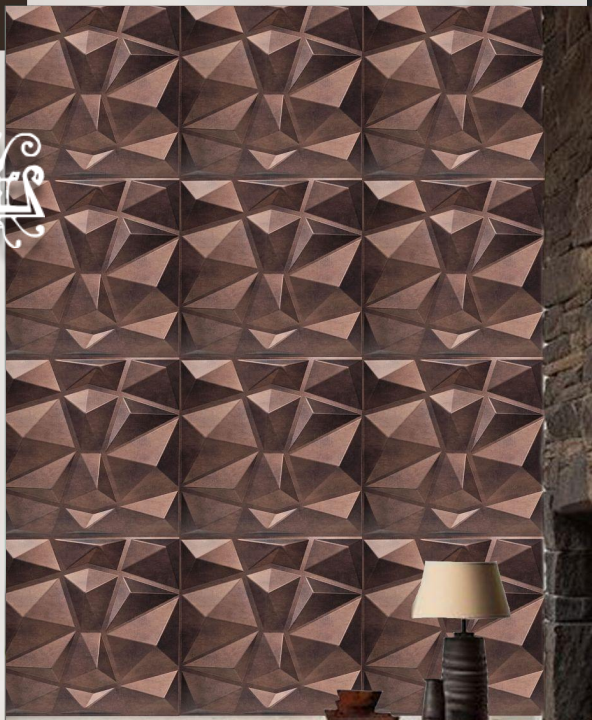

Imported
PVC Laminated
3D PANELS

Easy to install 3D wall panels give a quick & timeless look to your walls.

SIZE: (50 X 50 X 1) mm

**About the
product**

PVC Laminated Panels

Catalogue

*pictures are for illustration only, for actual colours check samples before ordering

SR NO: 8250

CODE:

3D-022

Oak Wood

PVC Laminated Panels

Catalogue

*pictures are for illustration only, for actual colours check samples before ordering

SR NO: 8250