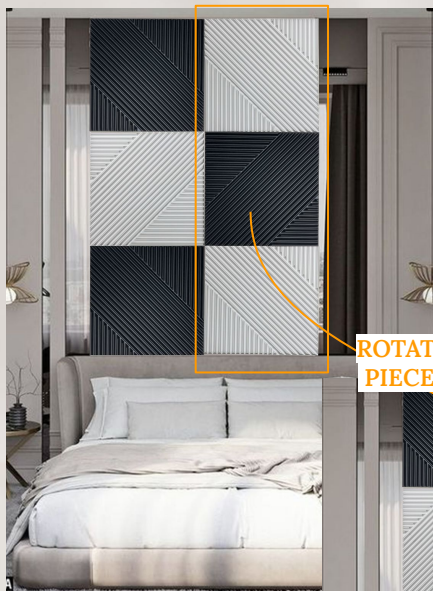

Catalogue

Design option 1
Can make
multiple designs
by rotating,
mixing and
matching

ROTATE
PIECES

Design option 2

*pictures are for illustration only, for actual colours
check samples before ordering