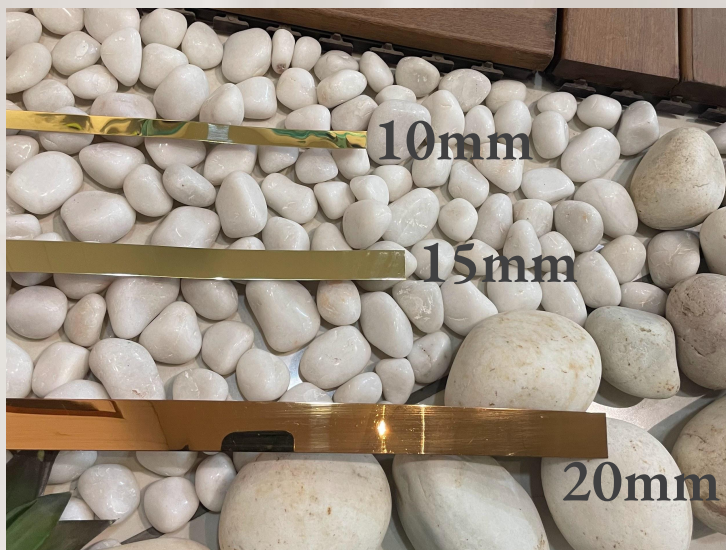

ADHESIVE BOX FOR PASTING 3D PANELS

Qty: 500ml
Sr No: 8240

Self Adhesive
Stainless Steel
Metallic Mirror Strips

3 size thickness

10mm

15mm

20mm

Length : 3.05 Mtr per roll