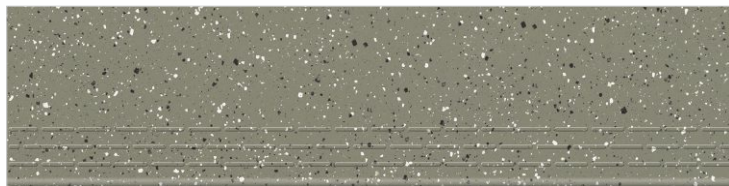

TERRAZO
COTTA

**FULL
BODY**

FINISH
MATT

STEP

300x1200mm