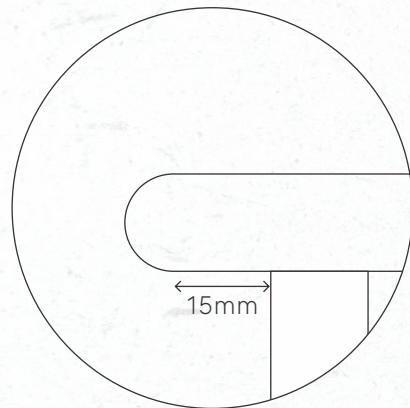

INCREDIBLE

Colours

MIRACLE

Experience

MAGIC series

FULLBODY

SIZE	9.5mm	11mm	12mm	16mm	20mm
600x1200mm		•		•	•
600x600mm	•			•	•

STEPS

SIZE	9.5mm	11mm	12mm	16mm	20mm
300x1200mm			•		

RISER

SIZE	9.5mm	11mm	12mm	16mm	20mm
200x1200mm		•			

PUNCH

The punch highlights the surface of the walls and the floor with its magnetic look and exceptional style. The punch gives a 3-D look along with a beautiful contrast of colours the uplifts the interior.

Wall

Floor

STEP

300x1200mm

This punch is specially designed for step & riser tiles. It highlights the edge of the step with its pattern to show the beginning of the step.

Bull Nose Protrusion

The step & riser tiles are created keeping in mind the need to install tiles in stairways or such high spaces. Our step & riser tiles are designed with a bullnose edge to avoid any harm that might occur due to sharp-edged tiles while climbing up or stepping down. These tiles come in 15mm thickness and with an anti-skid surface to provide a comfortable and durable experience.