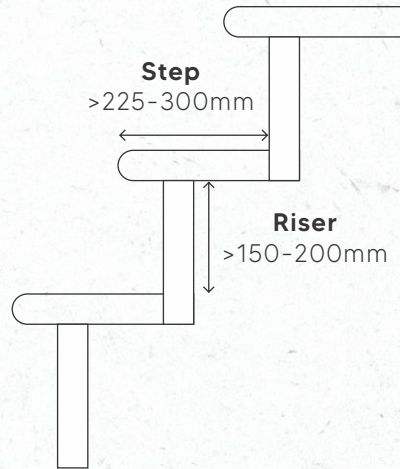

Wall

Floor

STEP

300x1200mm

This punch is specially designed for step & riser tiles. It highlights the edge of the step with its pattern to show the beginning of the step.

Bull Nose Protrusion

The step & riser tiles are created keeping in mind the need to install tiles in stairways or such high spaces. Our step & riser tiles are designed with a bullnose edge to avoid any harm that might occur due to sharp-edged tiles while climbing up or stepping down. These tiles come in 15mm thickness and with an anti-skid surface to provide a comfortable and durable experience.