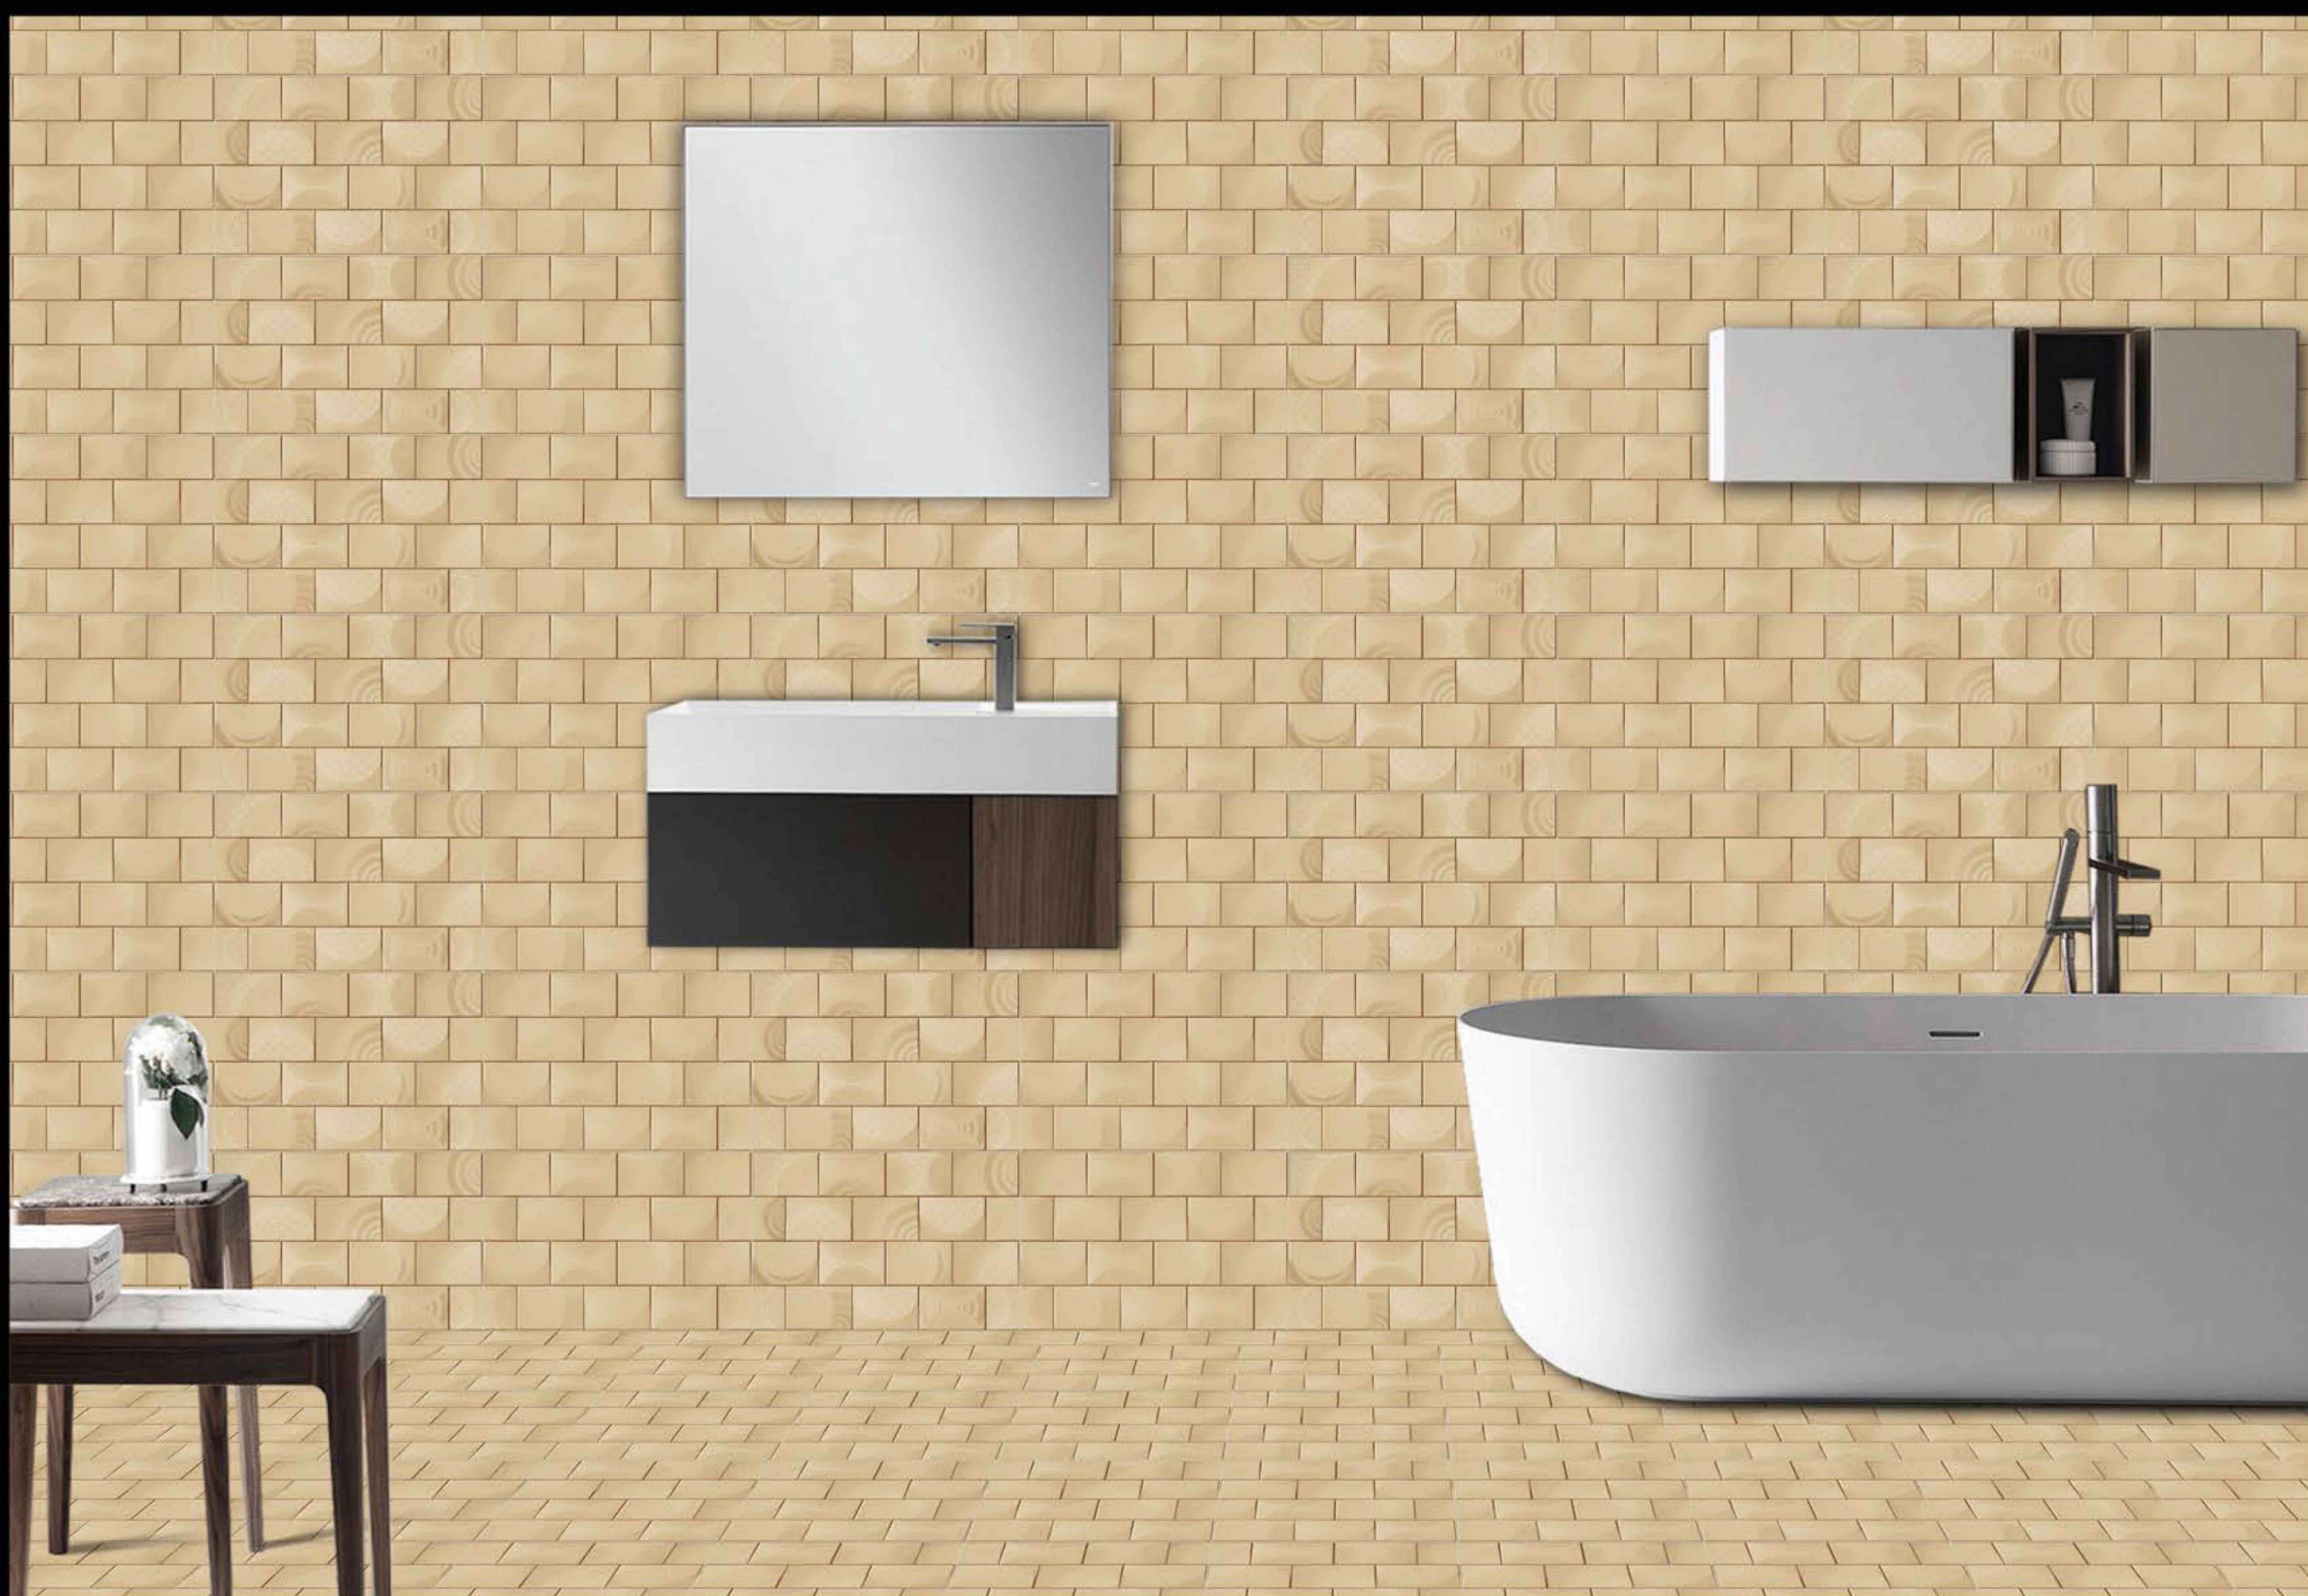

300x
450mm ■
GLOSSY FINISH

DIGITAL WALL TILES ■