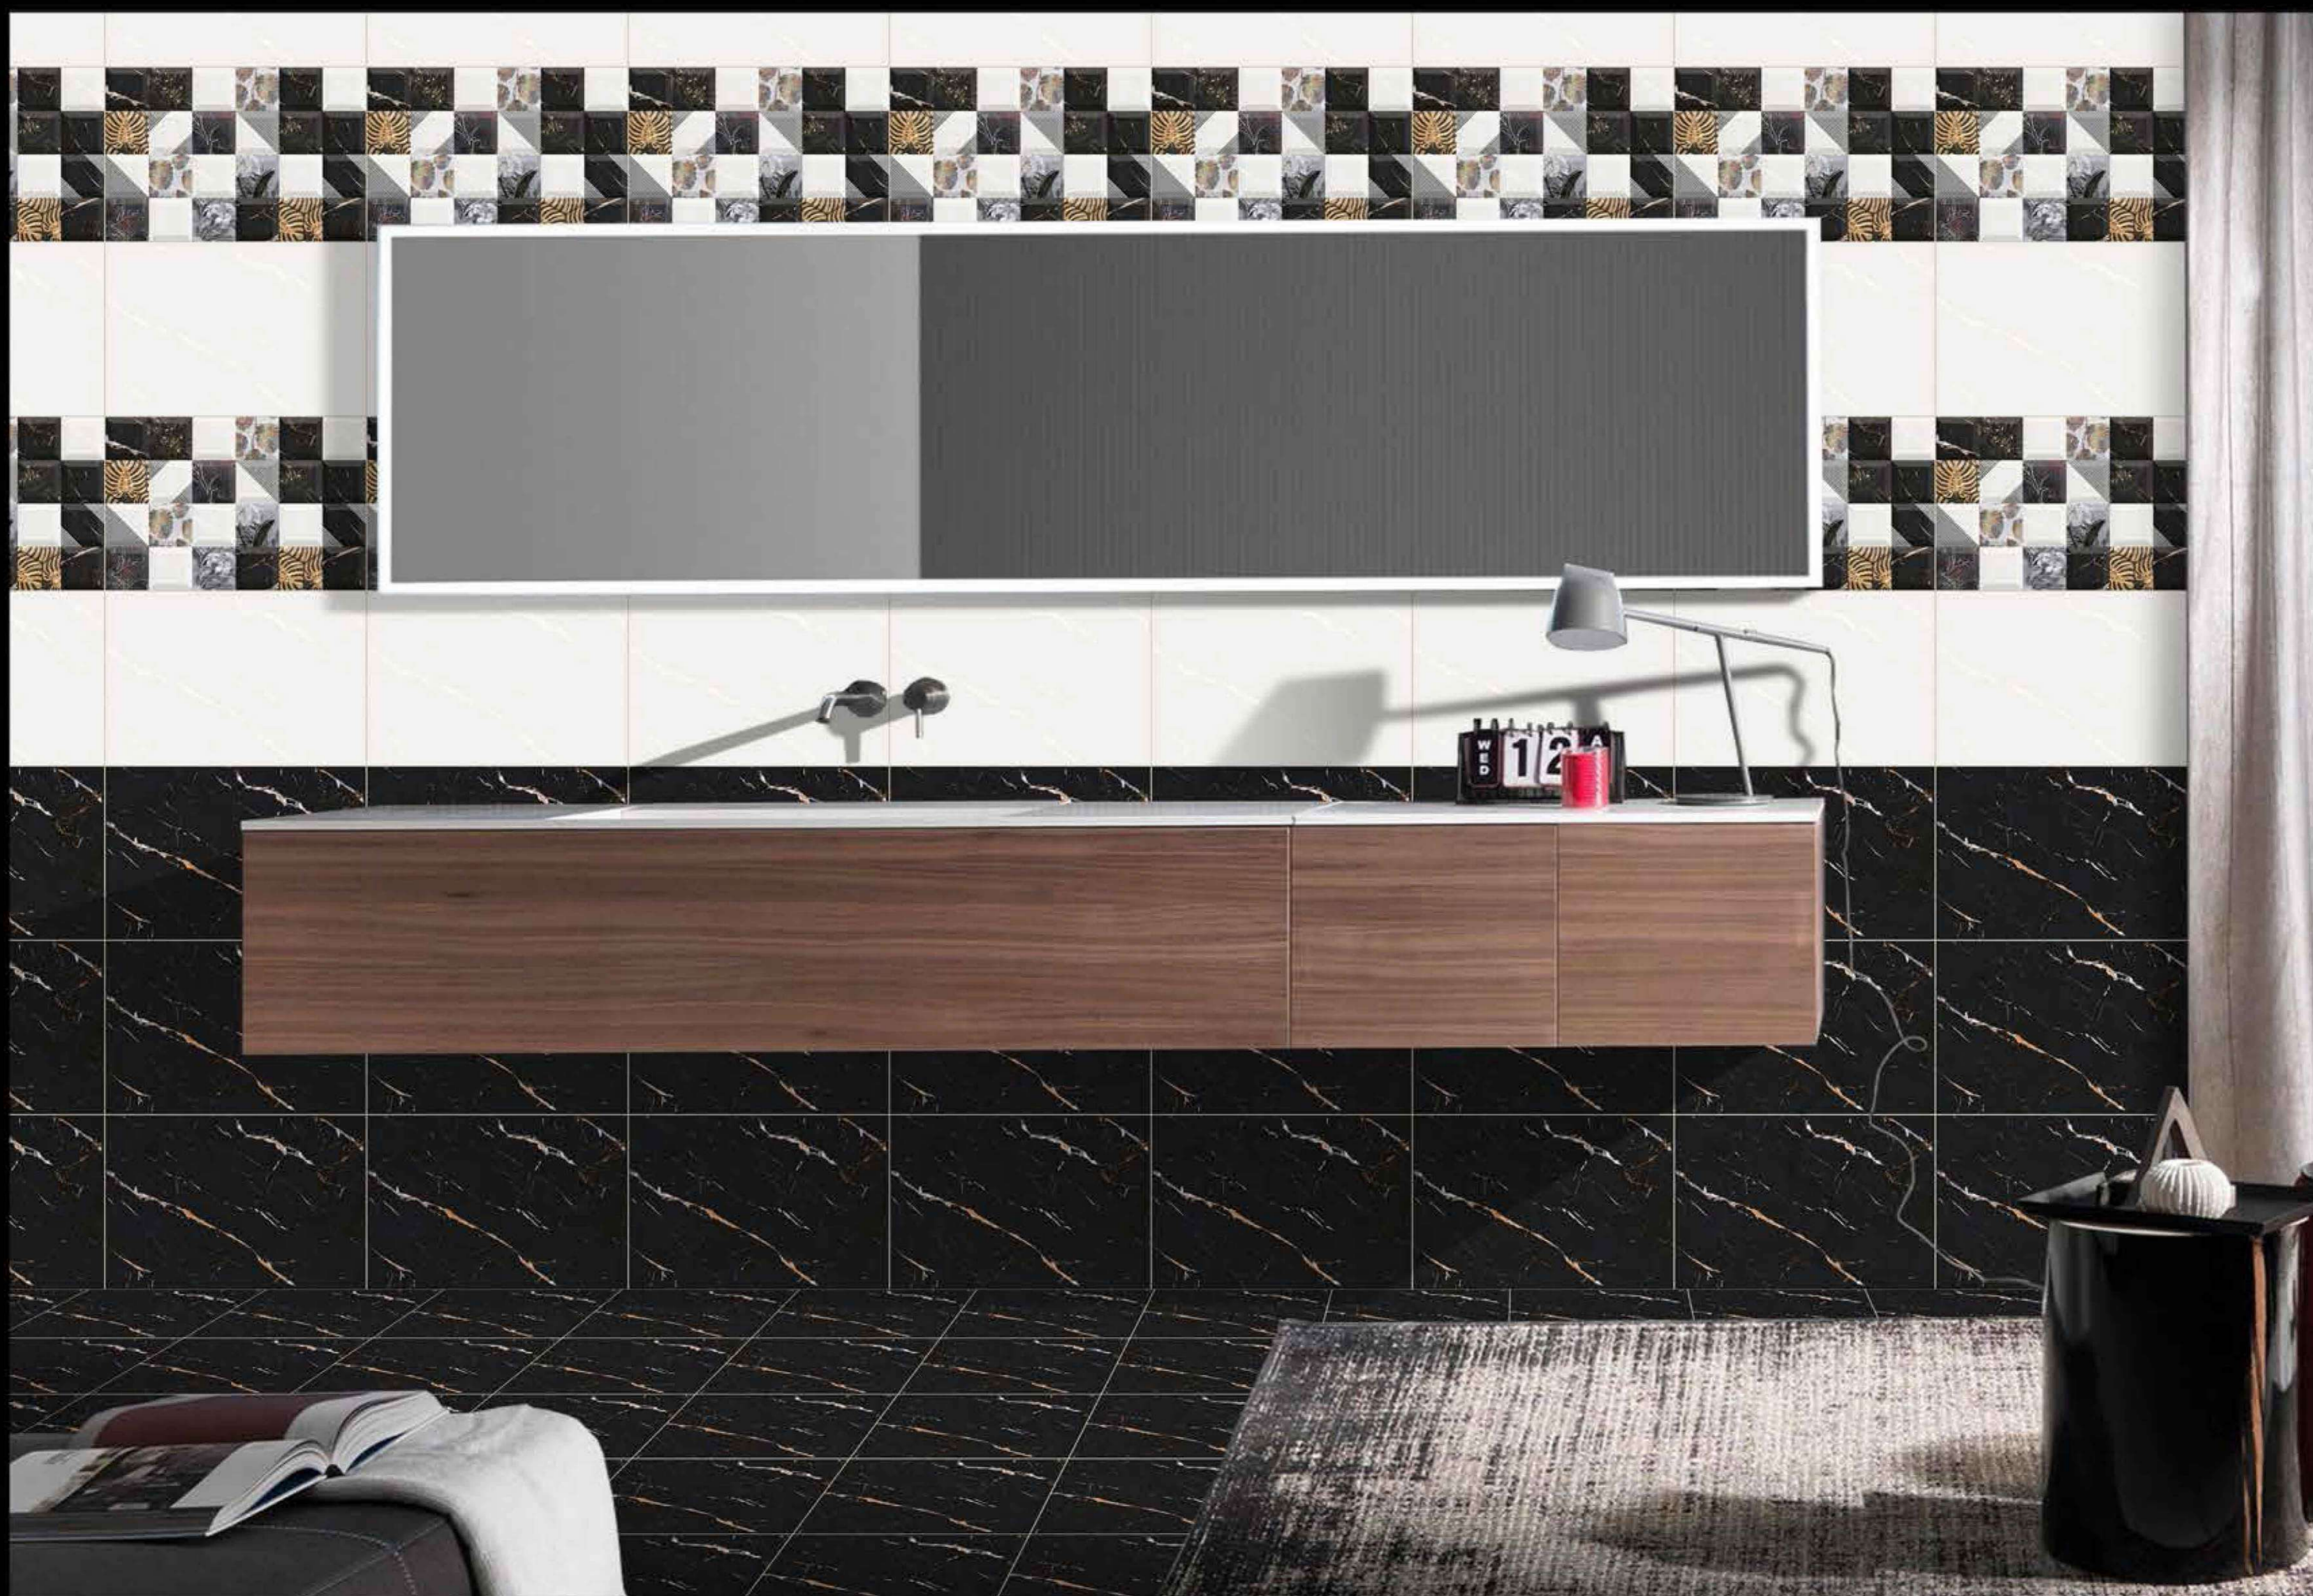

300x
450mm ■
GLOSSY FINISH

9558 LT P 101

9558 HL 1 P 104

9558 DK P 101

9558 HL 2 P 228

DIGITAL WALL TILES

300x
450mm ■
GLOSSY FINISH

9558 LT P 101