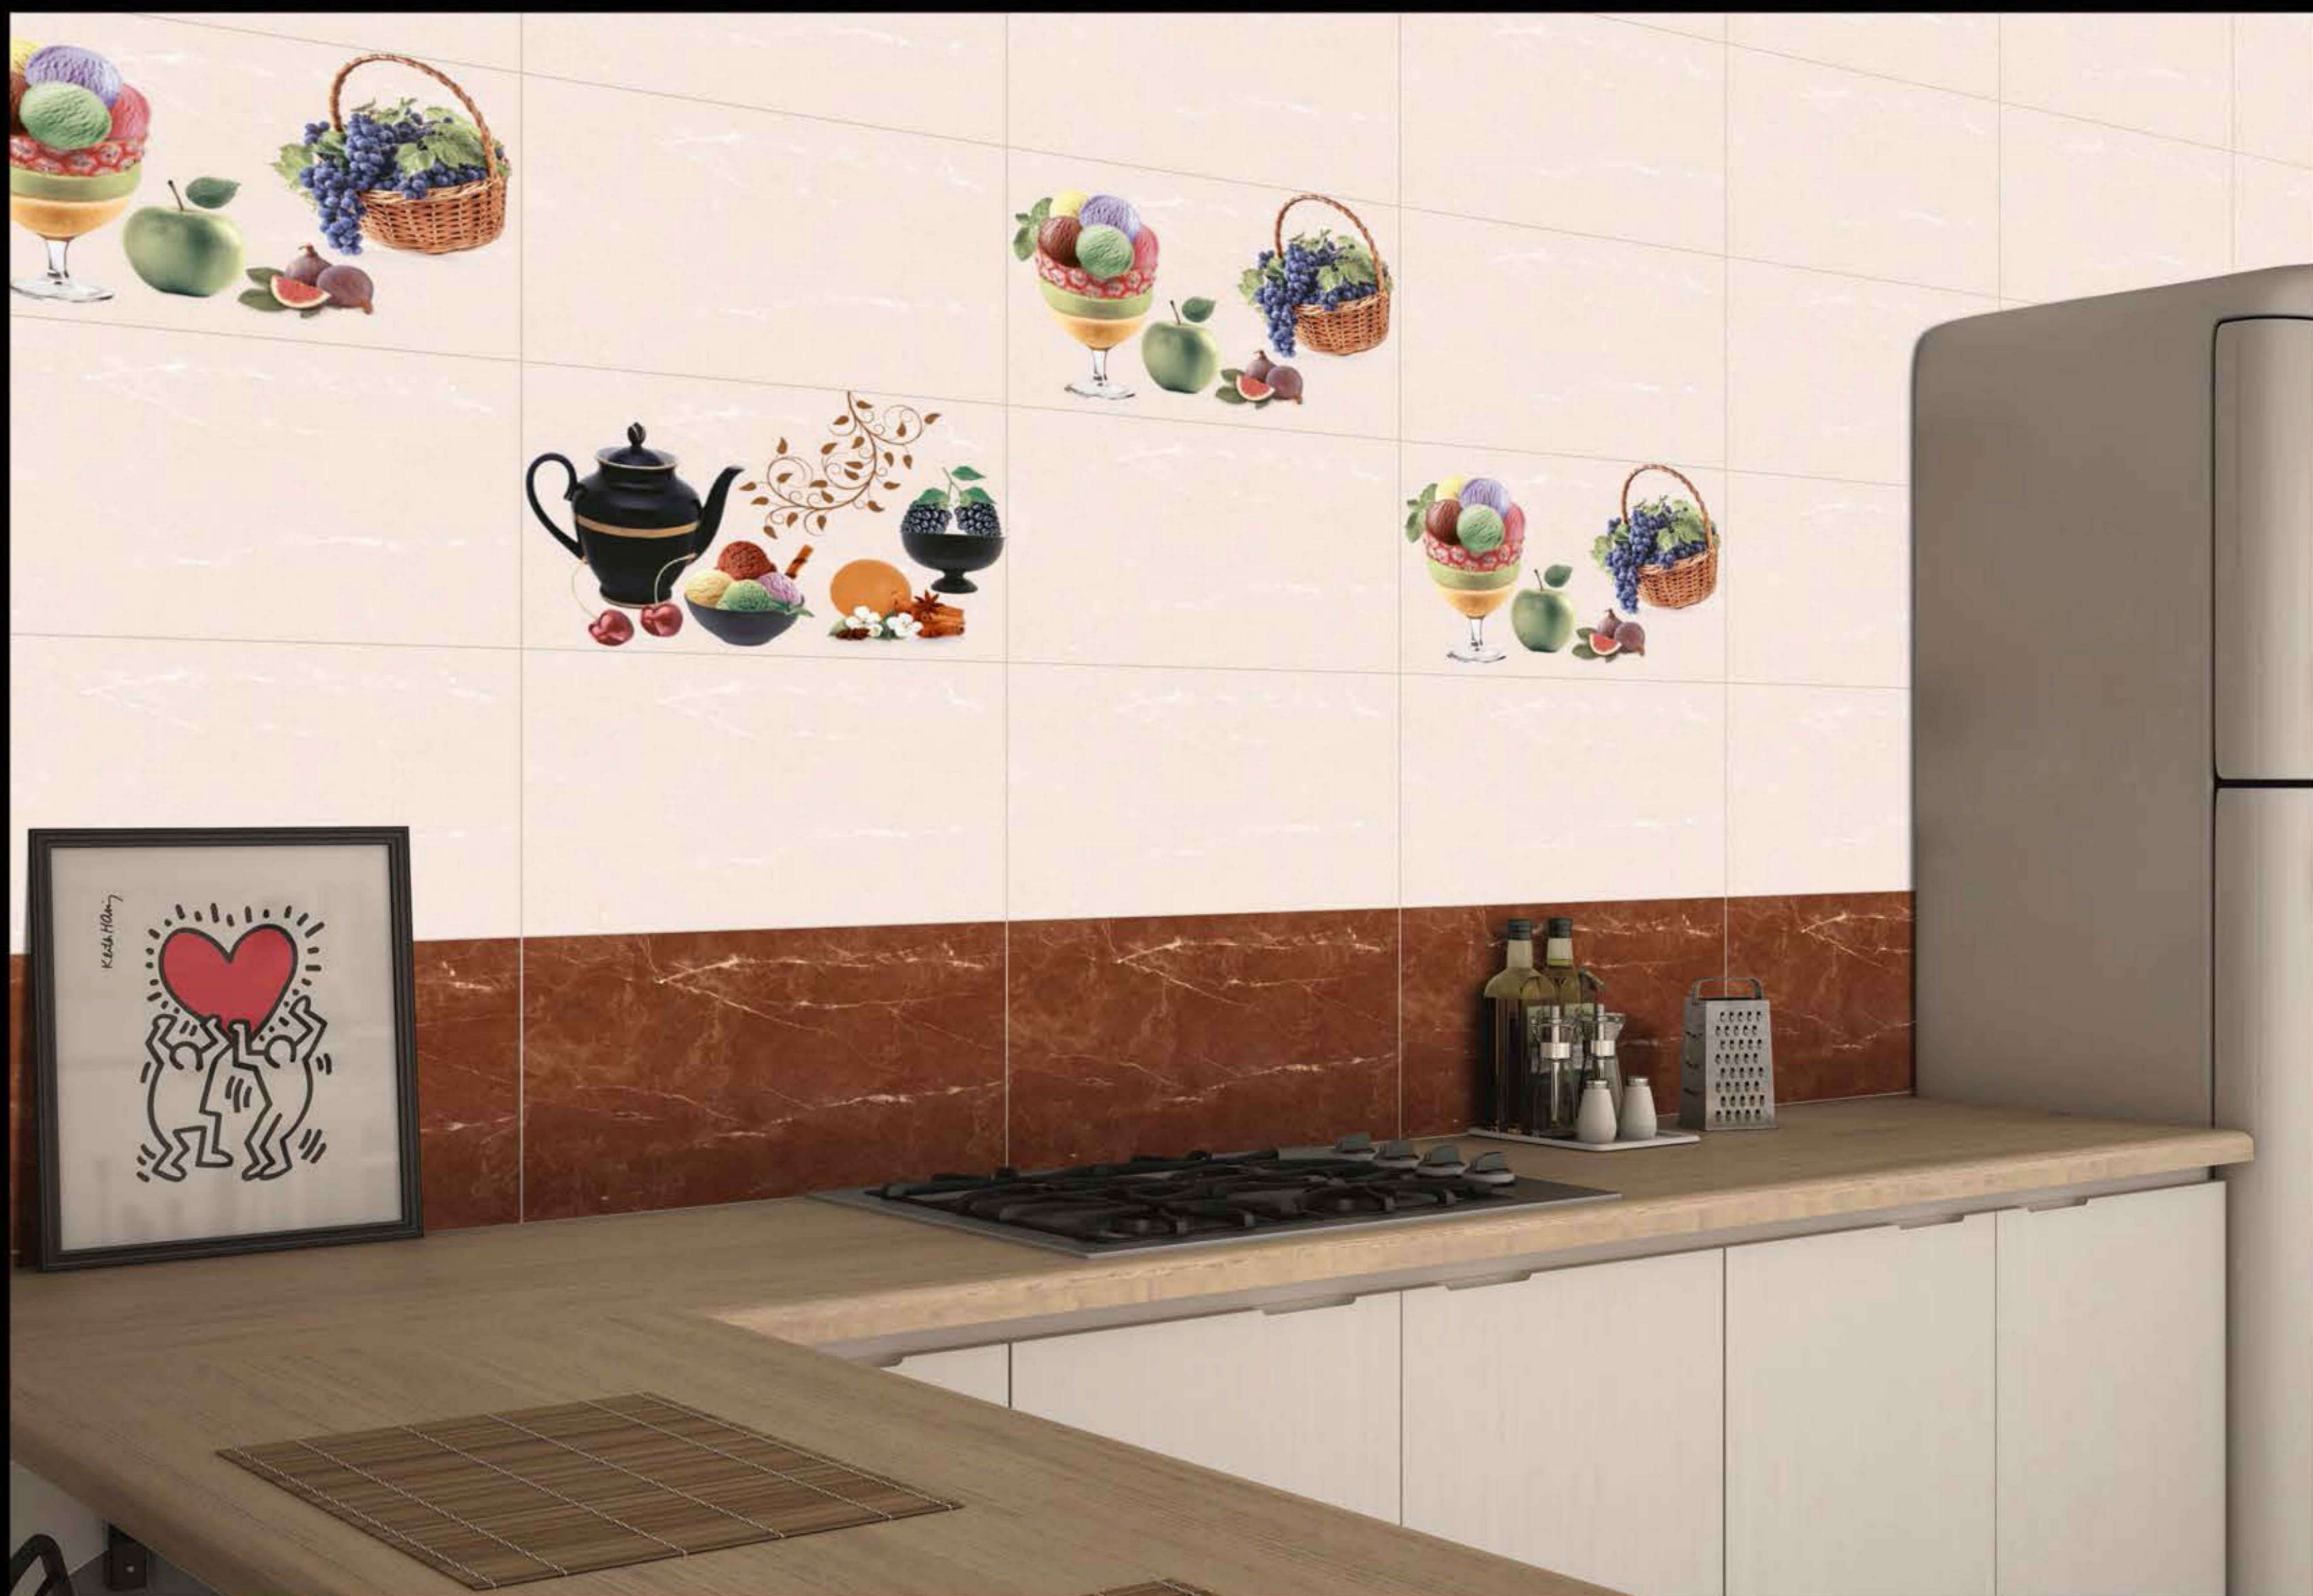

300x
450mm ■
GLOSSY FINISH

DIGITAL WALL TILES