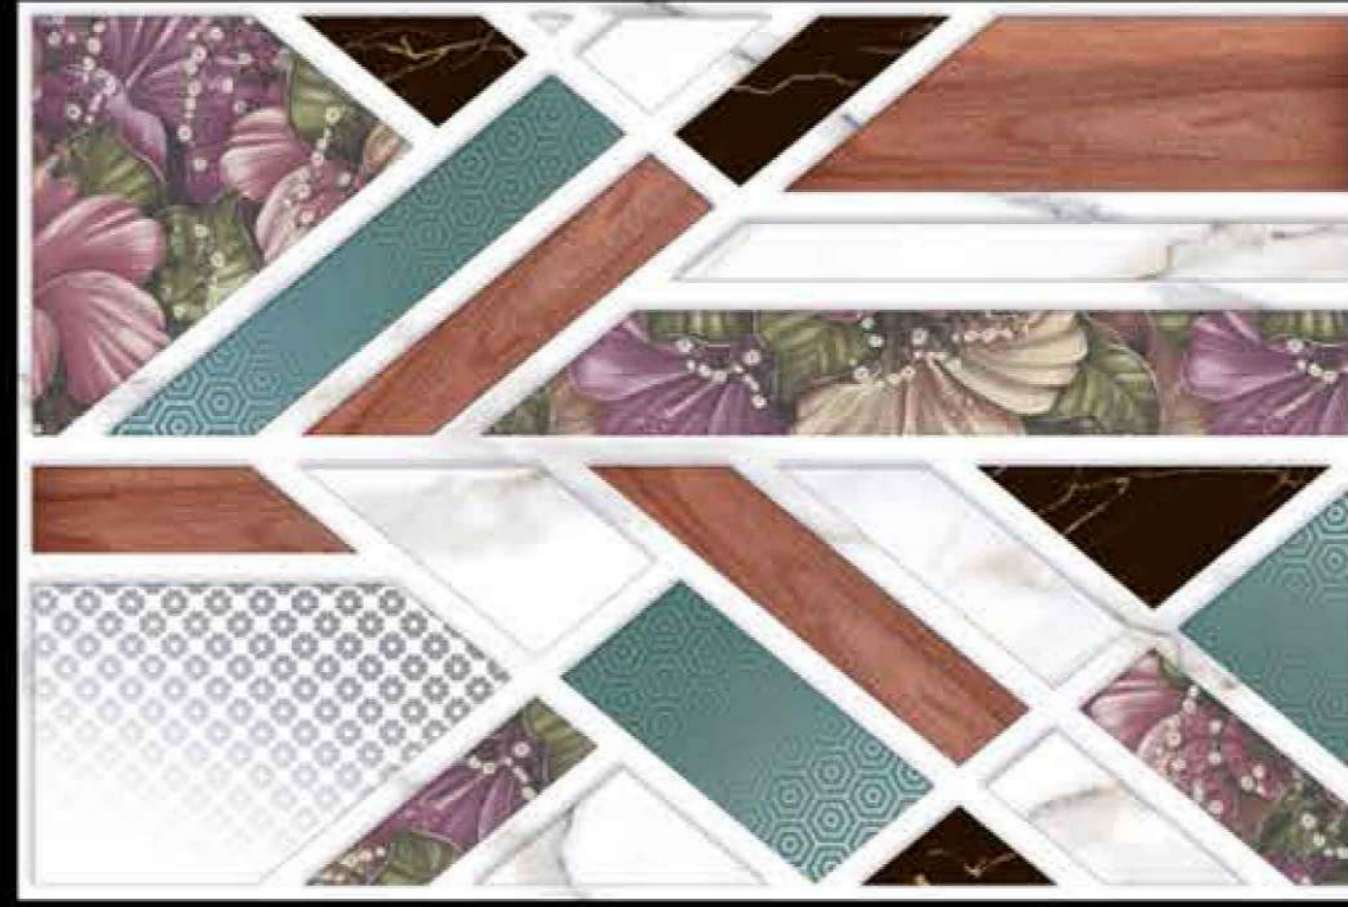

DIGITAL WALL TILES

300x
450mm ■
GLOSSY FINISH

9581 LT P 101

9581 HL 1 P 227

DIGITAL WALL TILES

9581 DK P 101

300x
450mm ■
GLOSSY FINISH

9582 LT P 101