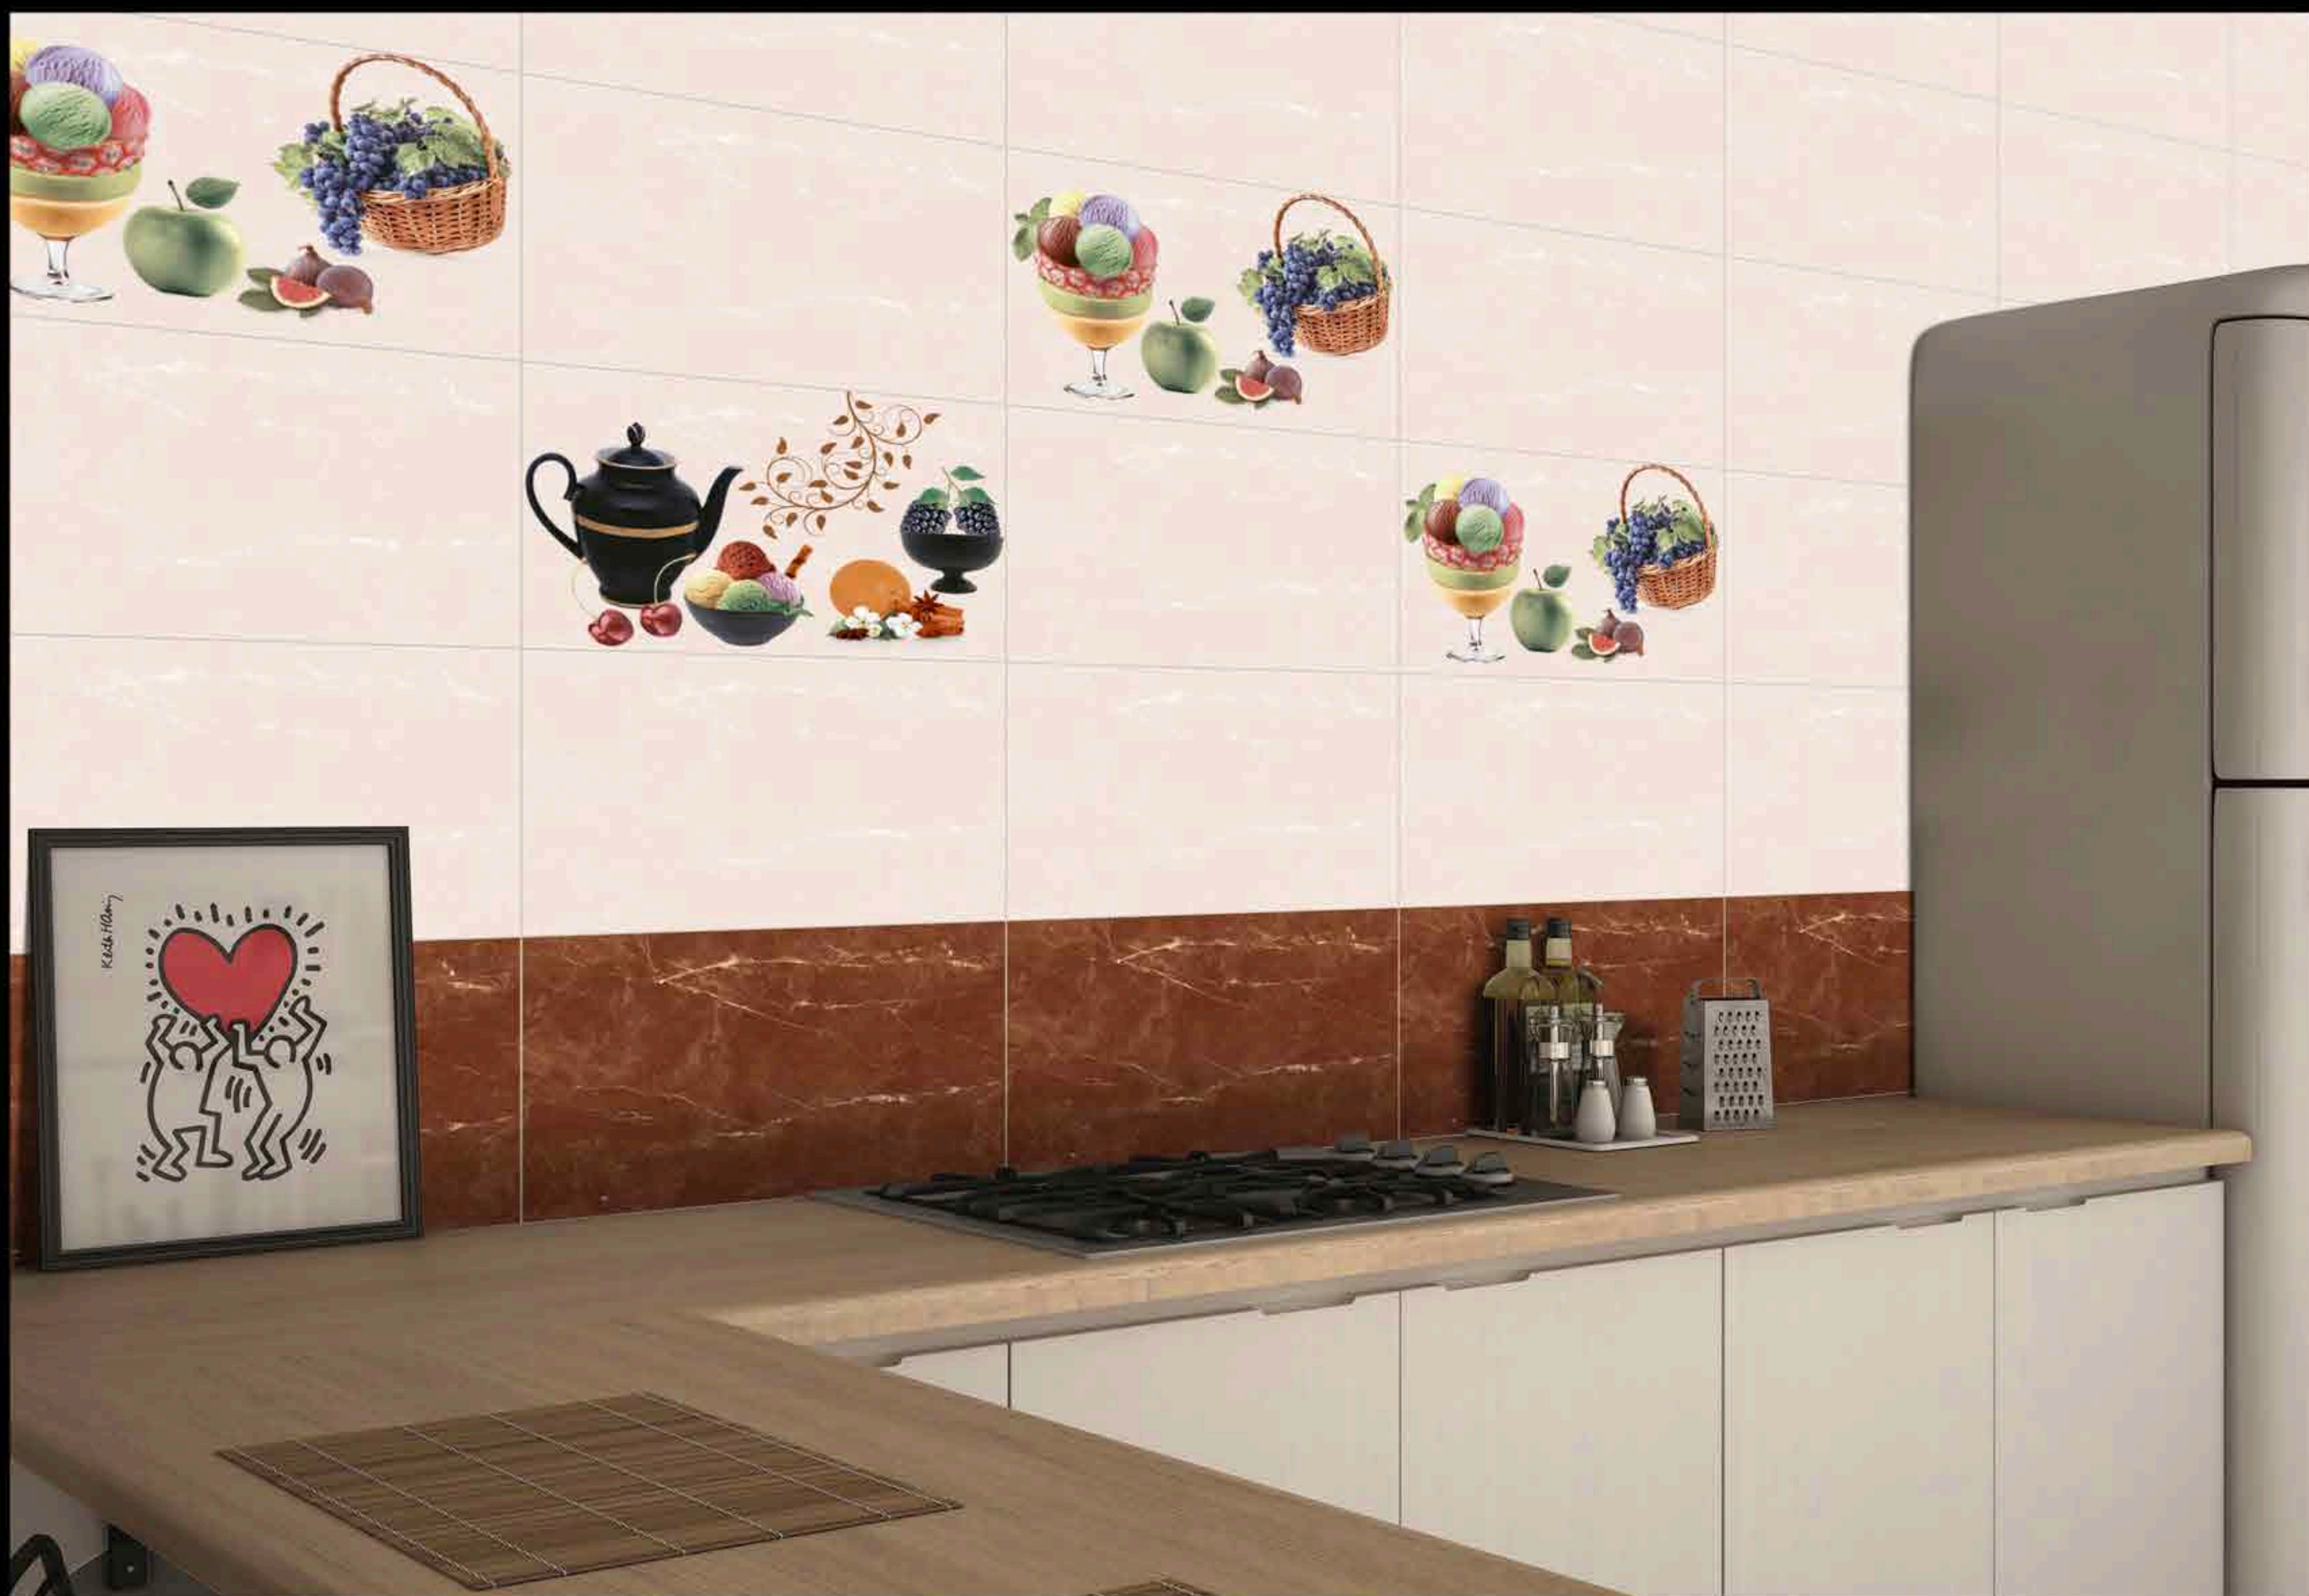

300x
450mm ■
GLOSSY FINISH

DIGITAL WALL TILES