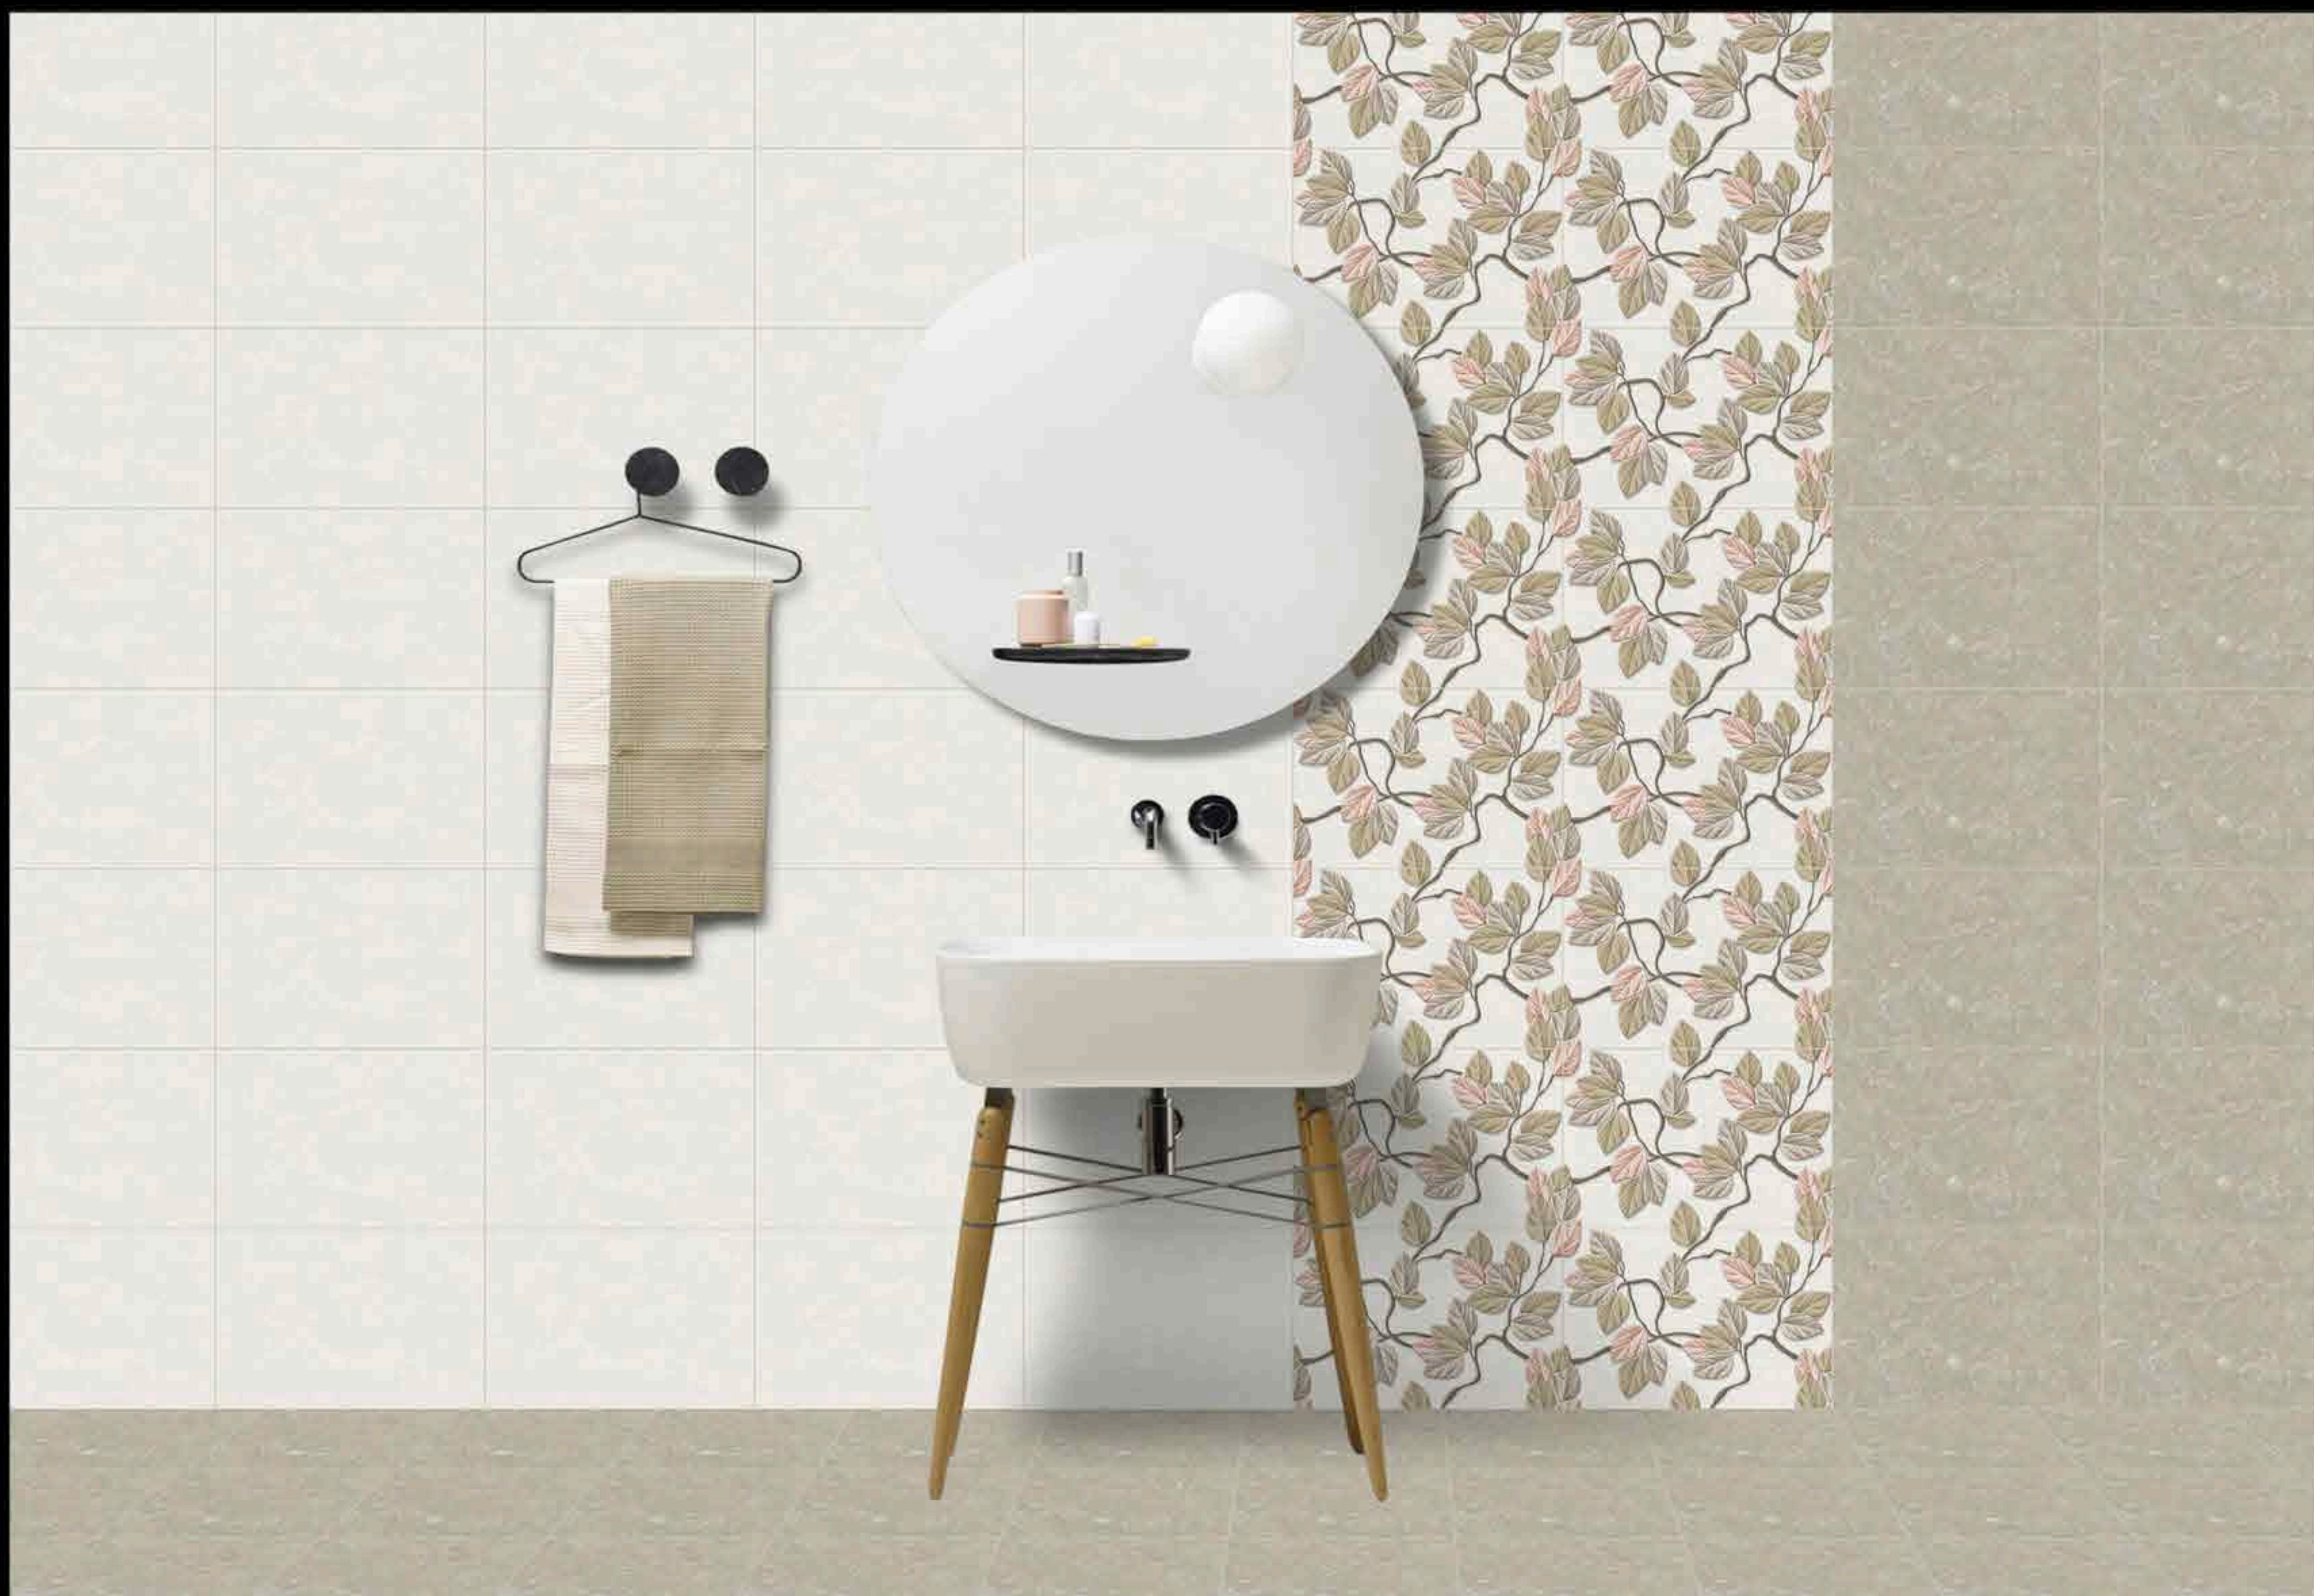

300x
450mm ■
GLOSSY FINISH

DIGITAL WALL TILES ■