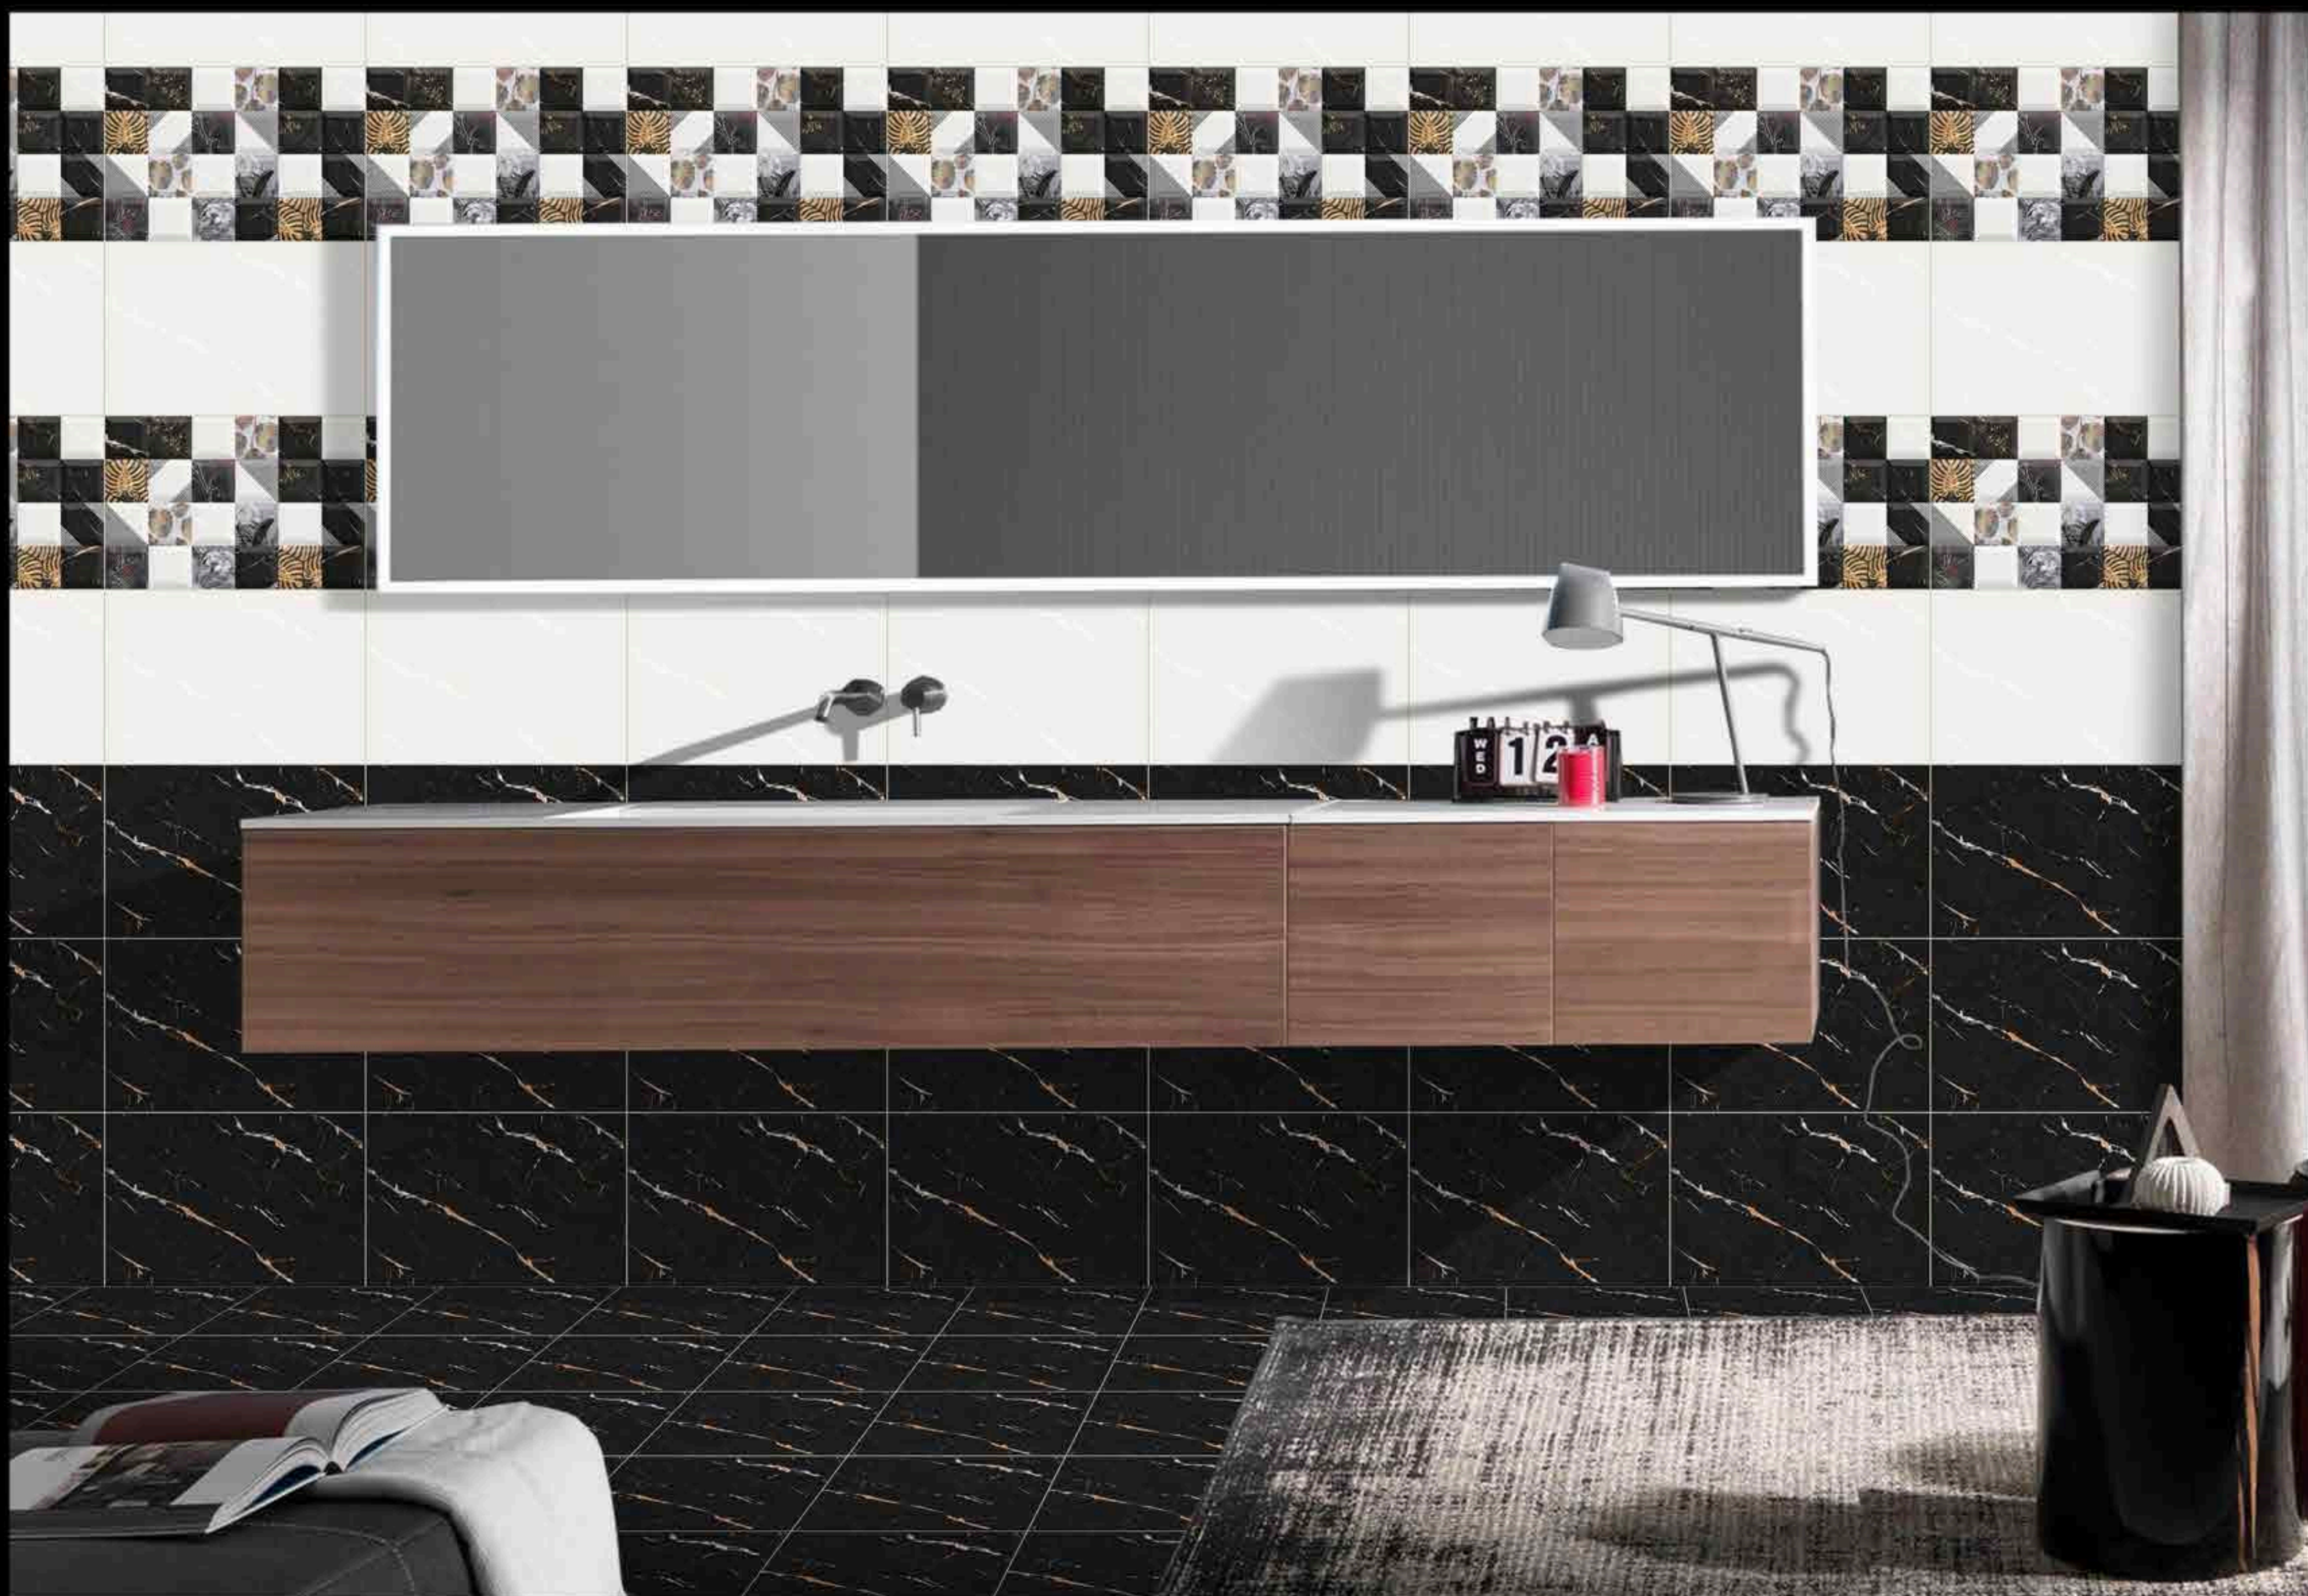

300x
450mm ■
GLOSSY FINISH

9558 LT P 101

9558 HL 1 P 104

9558 DK P 101

9558 HL 2 P 228

DIGITAL WALL TILES

300x
450mm ■
GLOSSY FINISH

9558 LT P 101