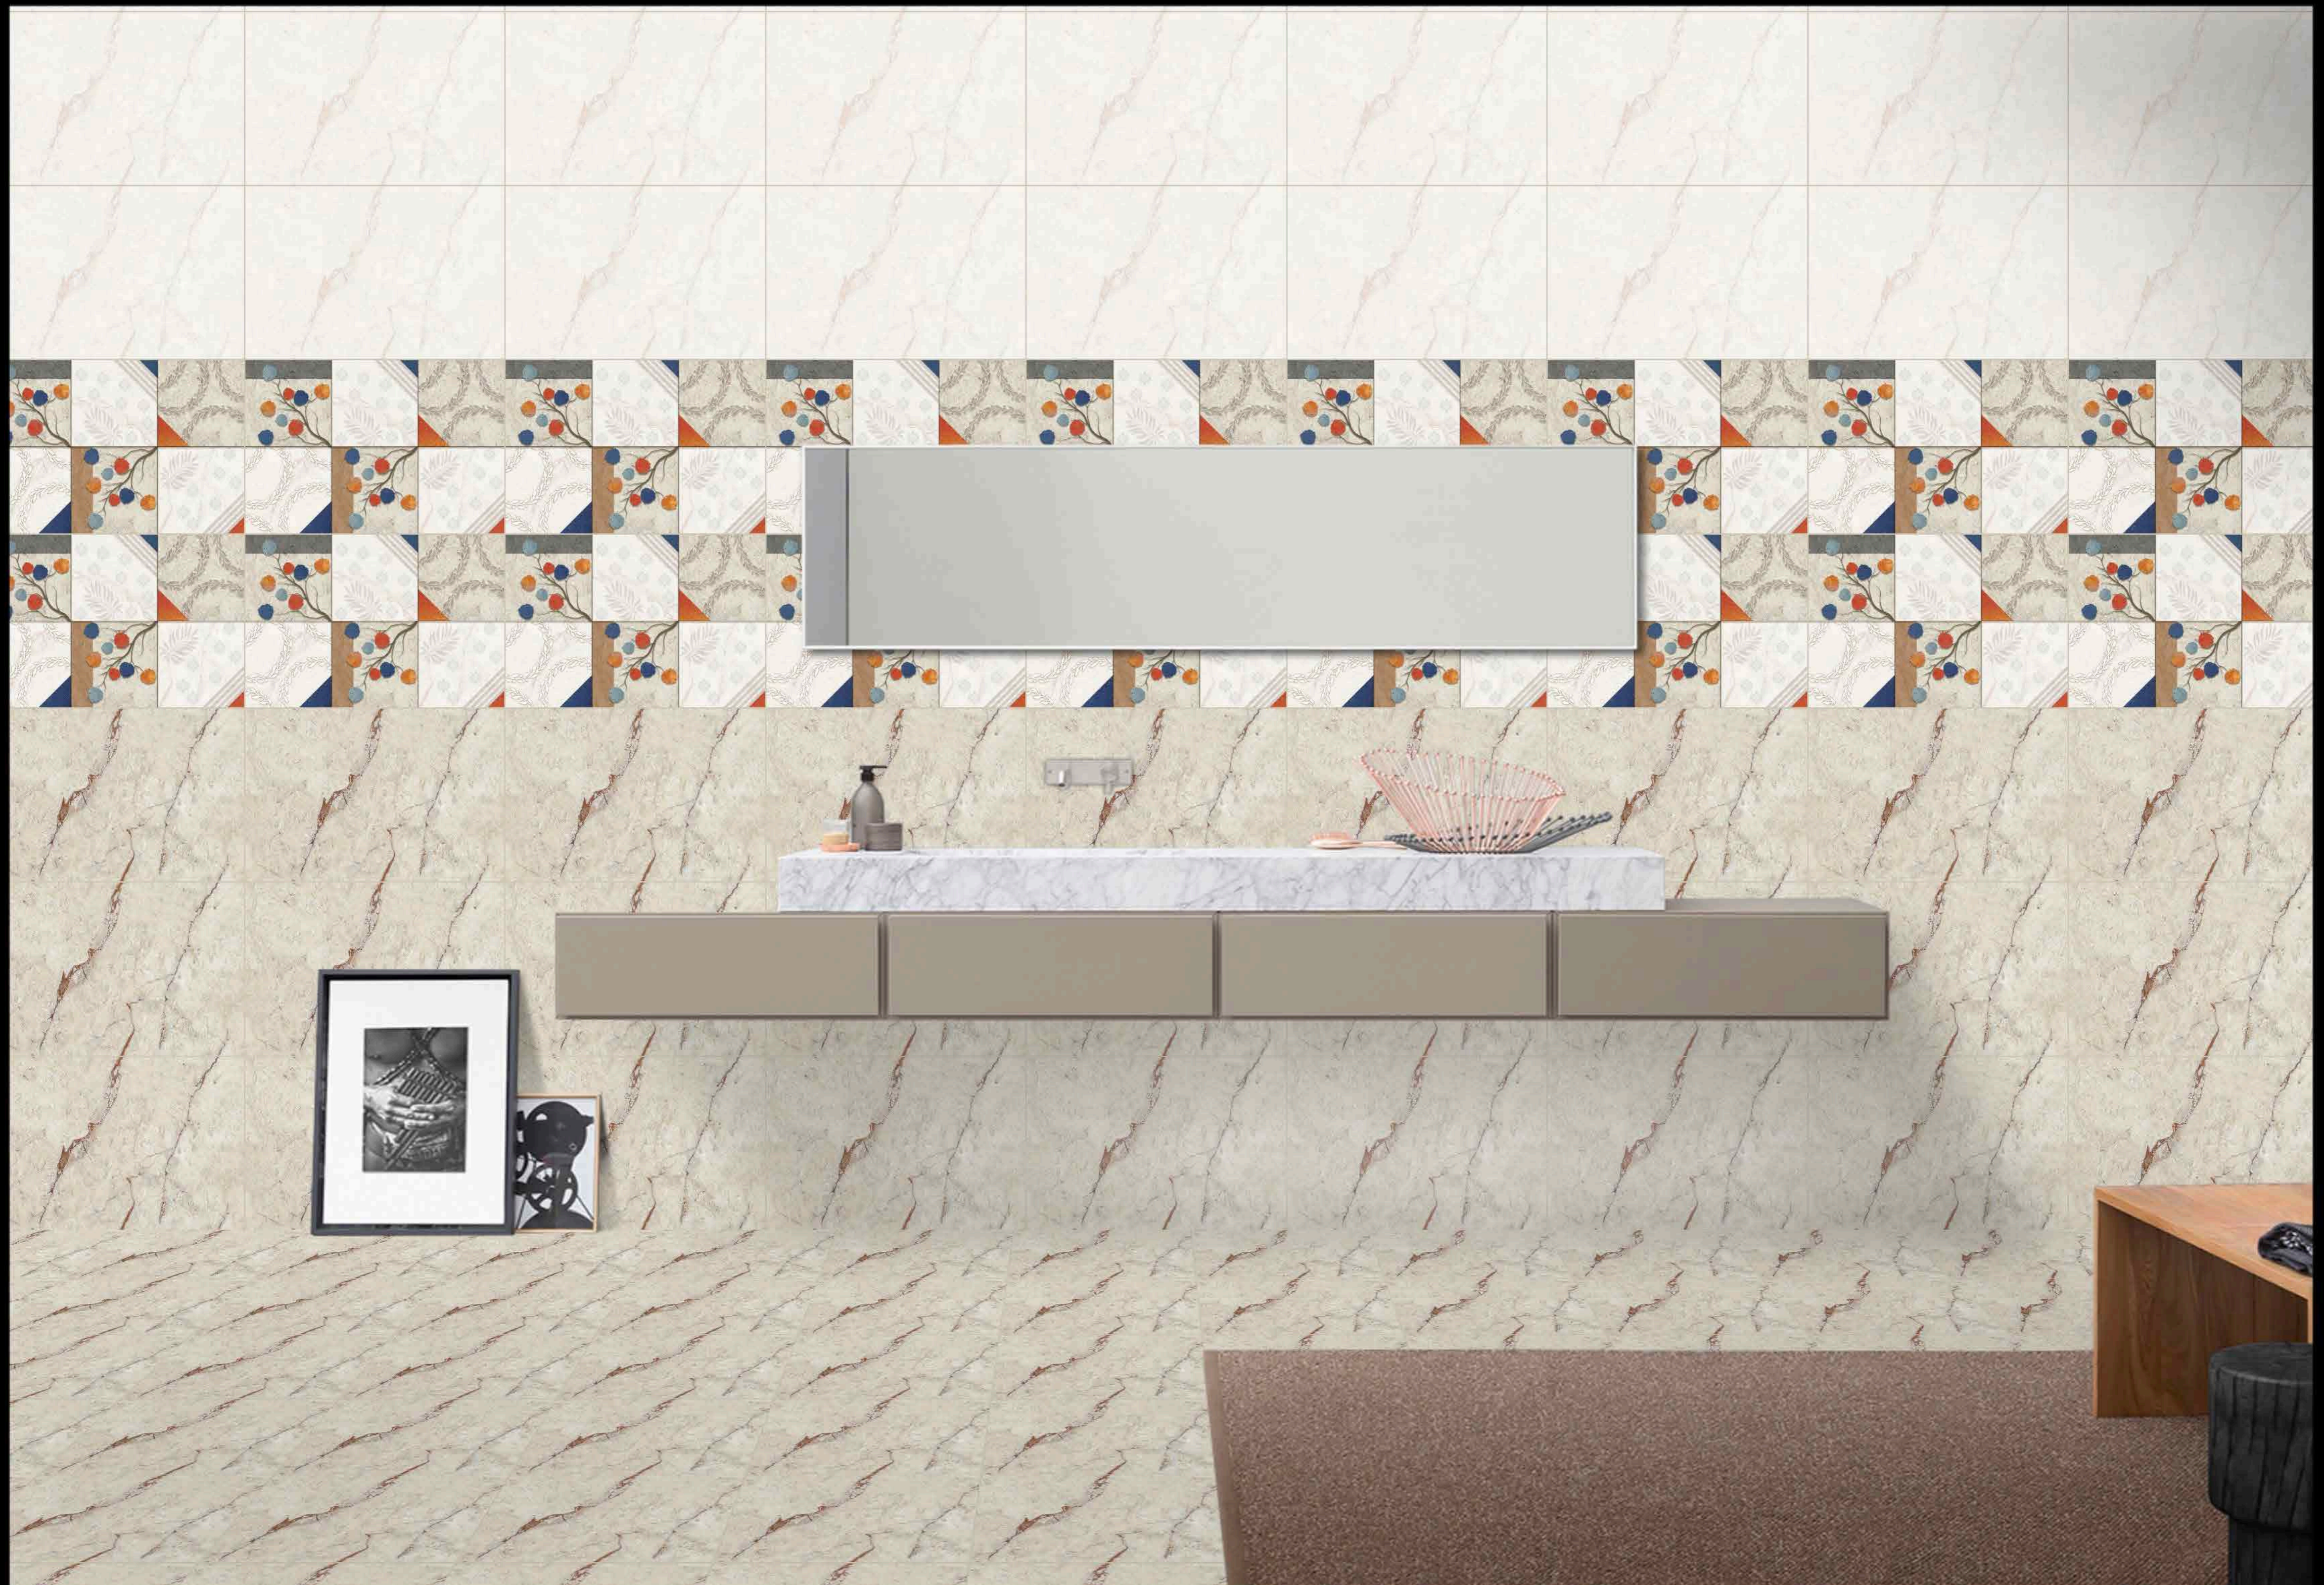

9542 DK P 101