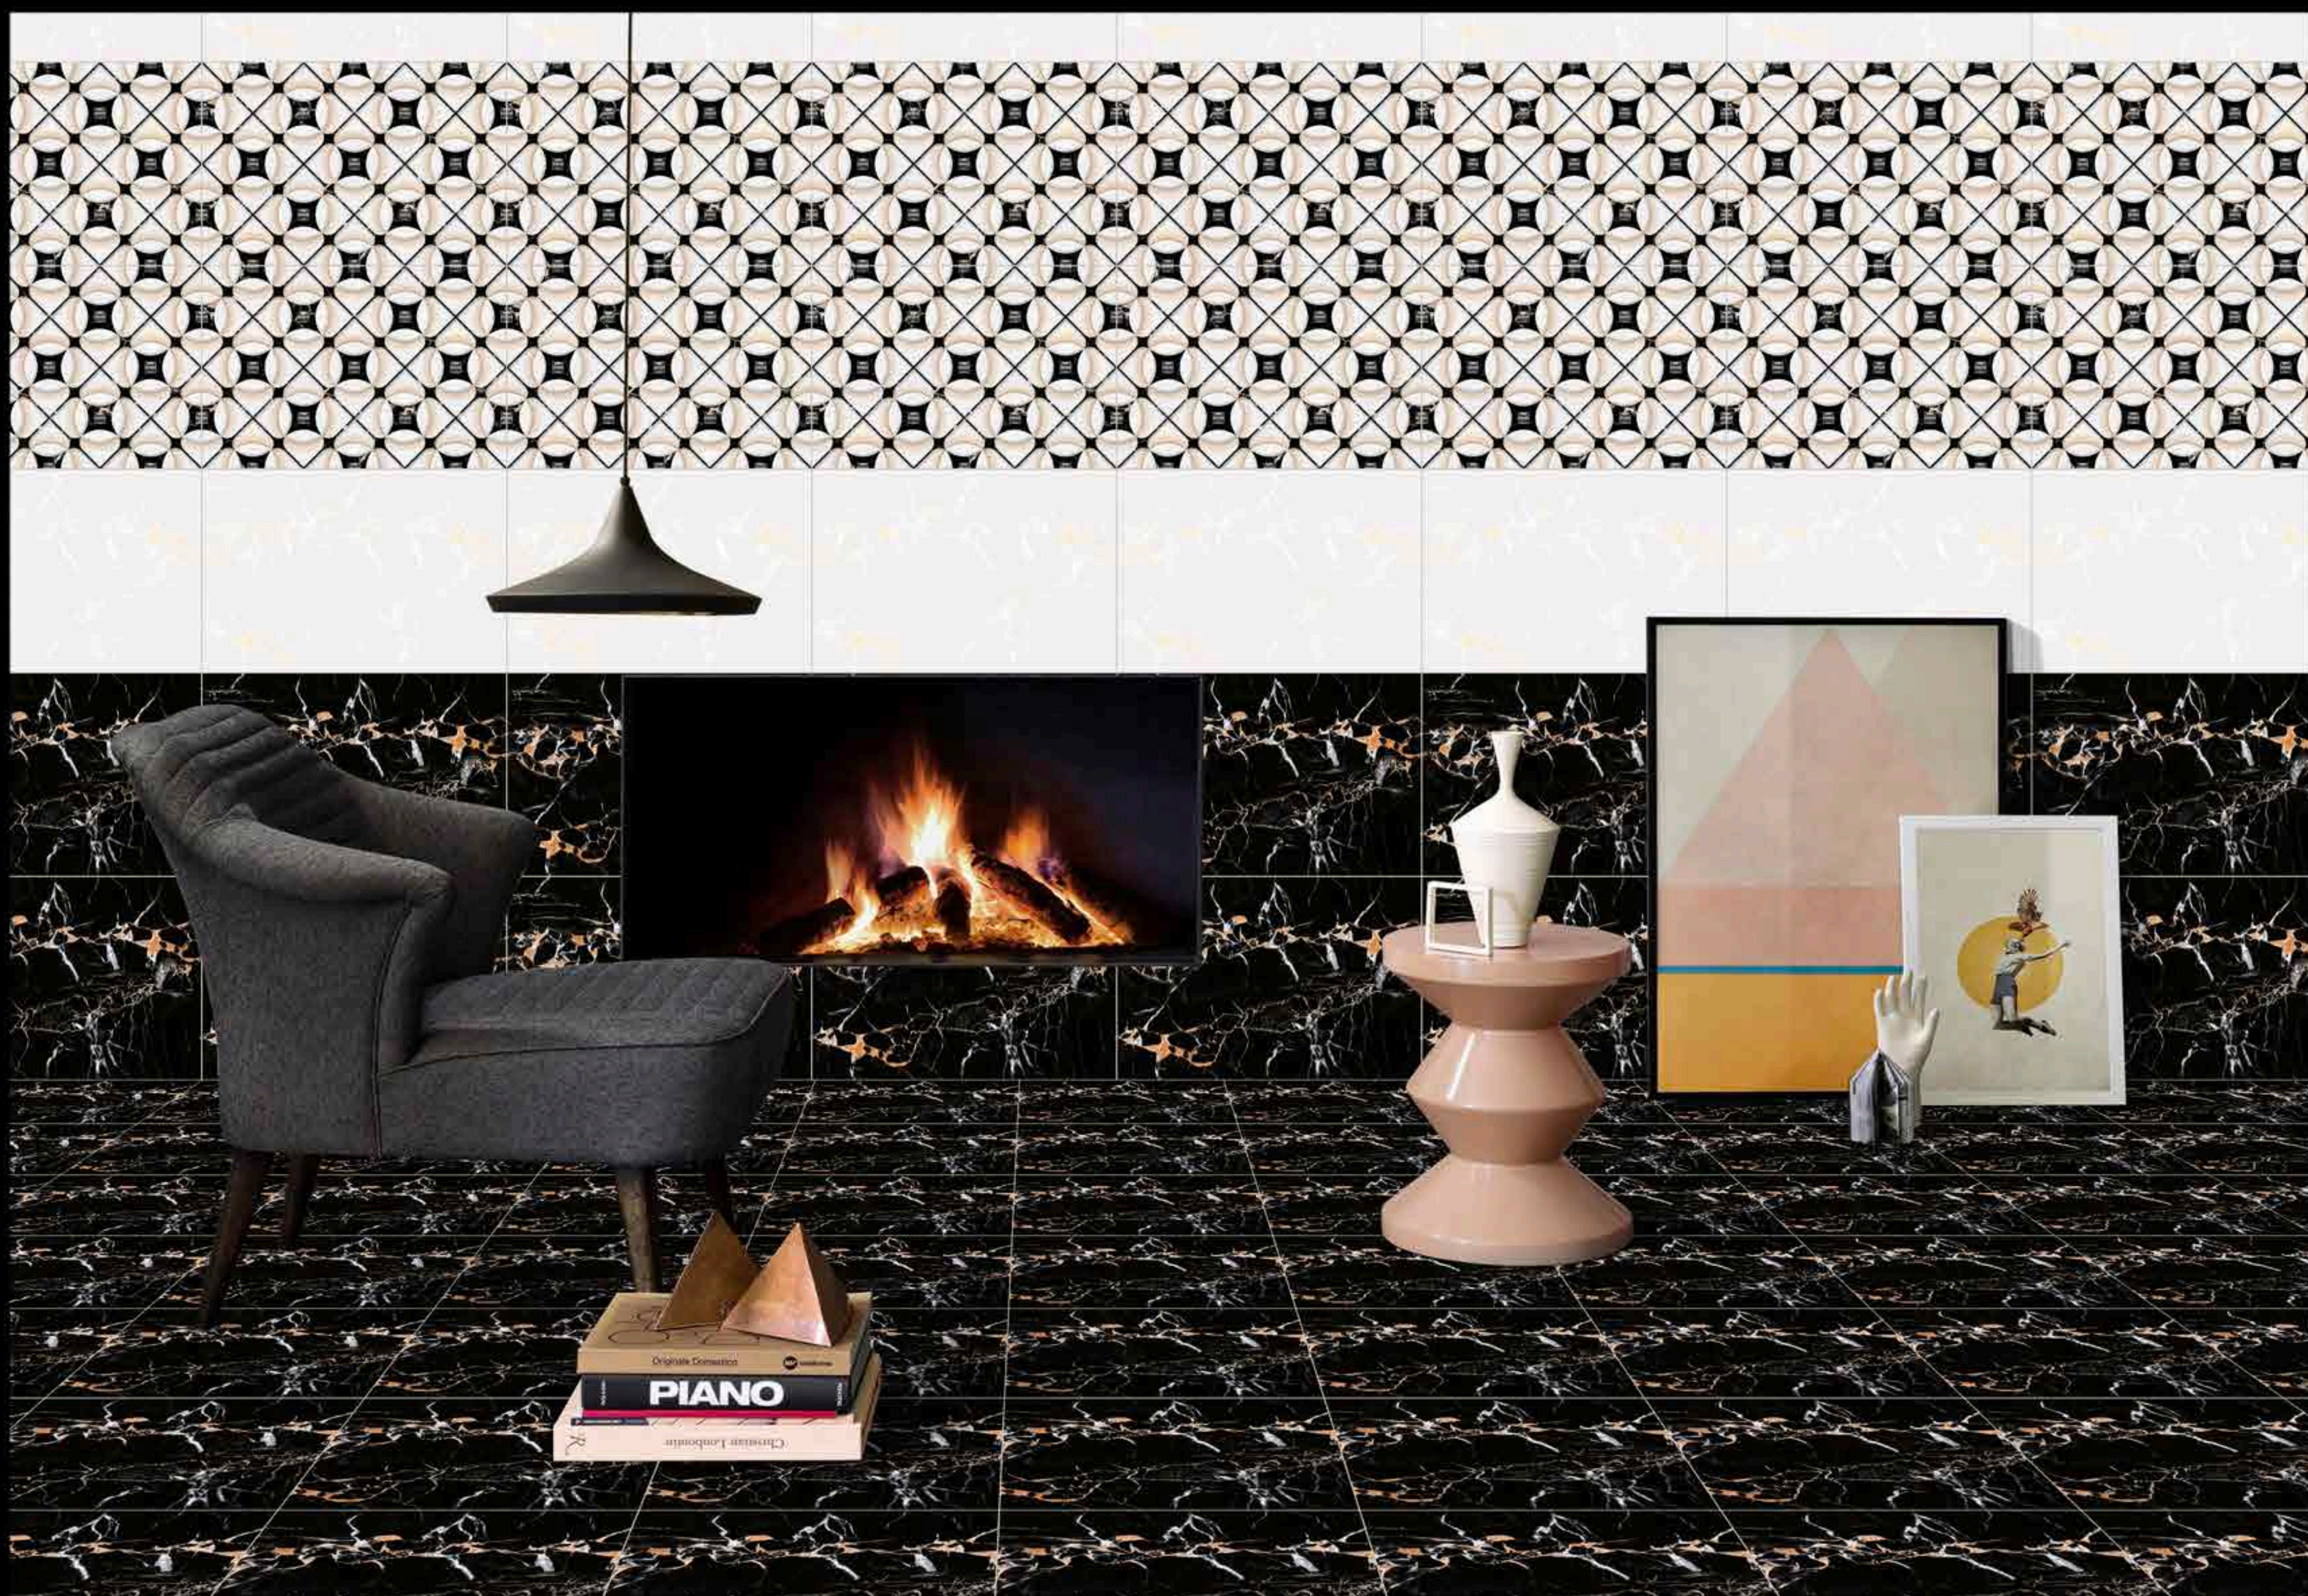

300x
450mm ■
GLOSSY FINISH

DIGITAL WALL TILES ■