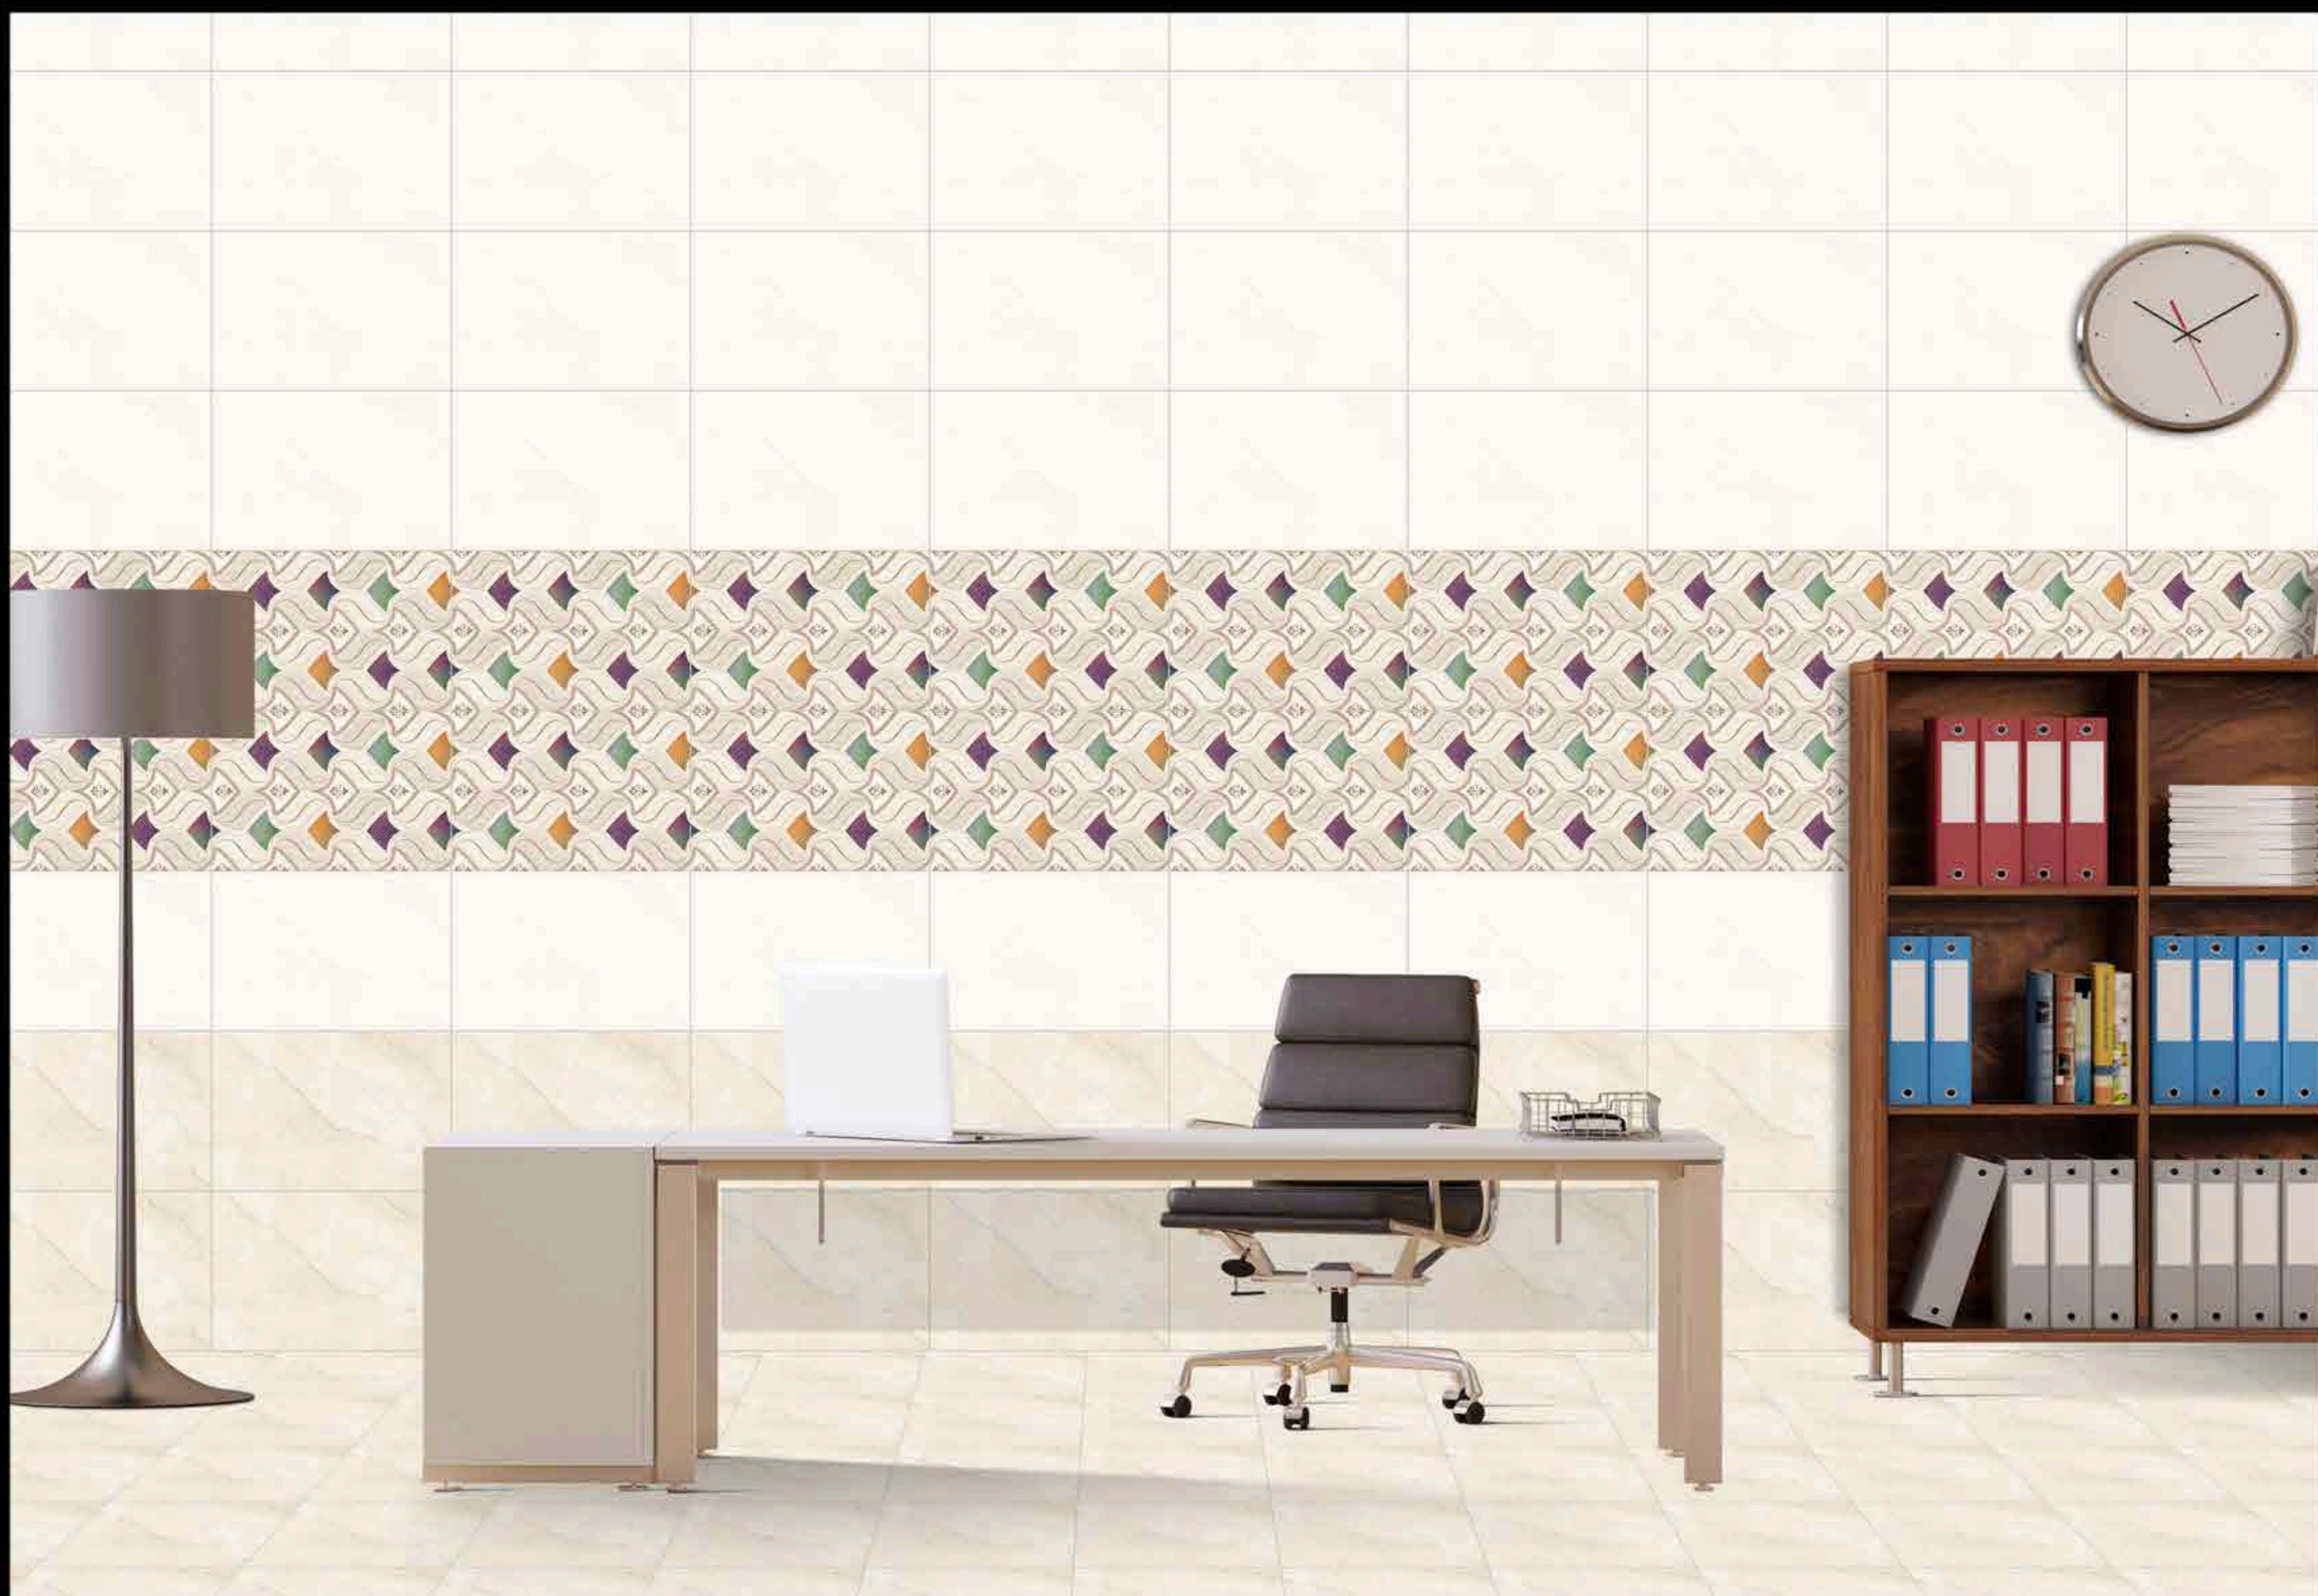

9360 HL 2

DIGITAL WALL TILES ■

**300x**  
**450mm** ■  
GLOSSY FINISH

9361 LT

9361 HL 1

9361 DK

9361 HL 2

DIGITAL WALL TILES ■