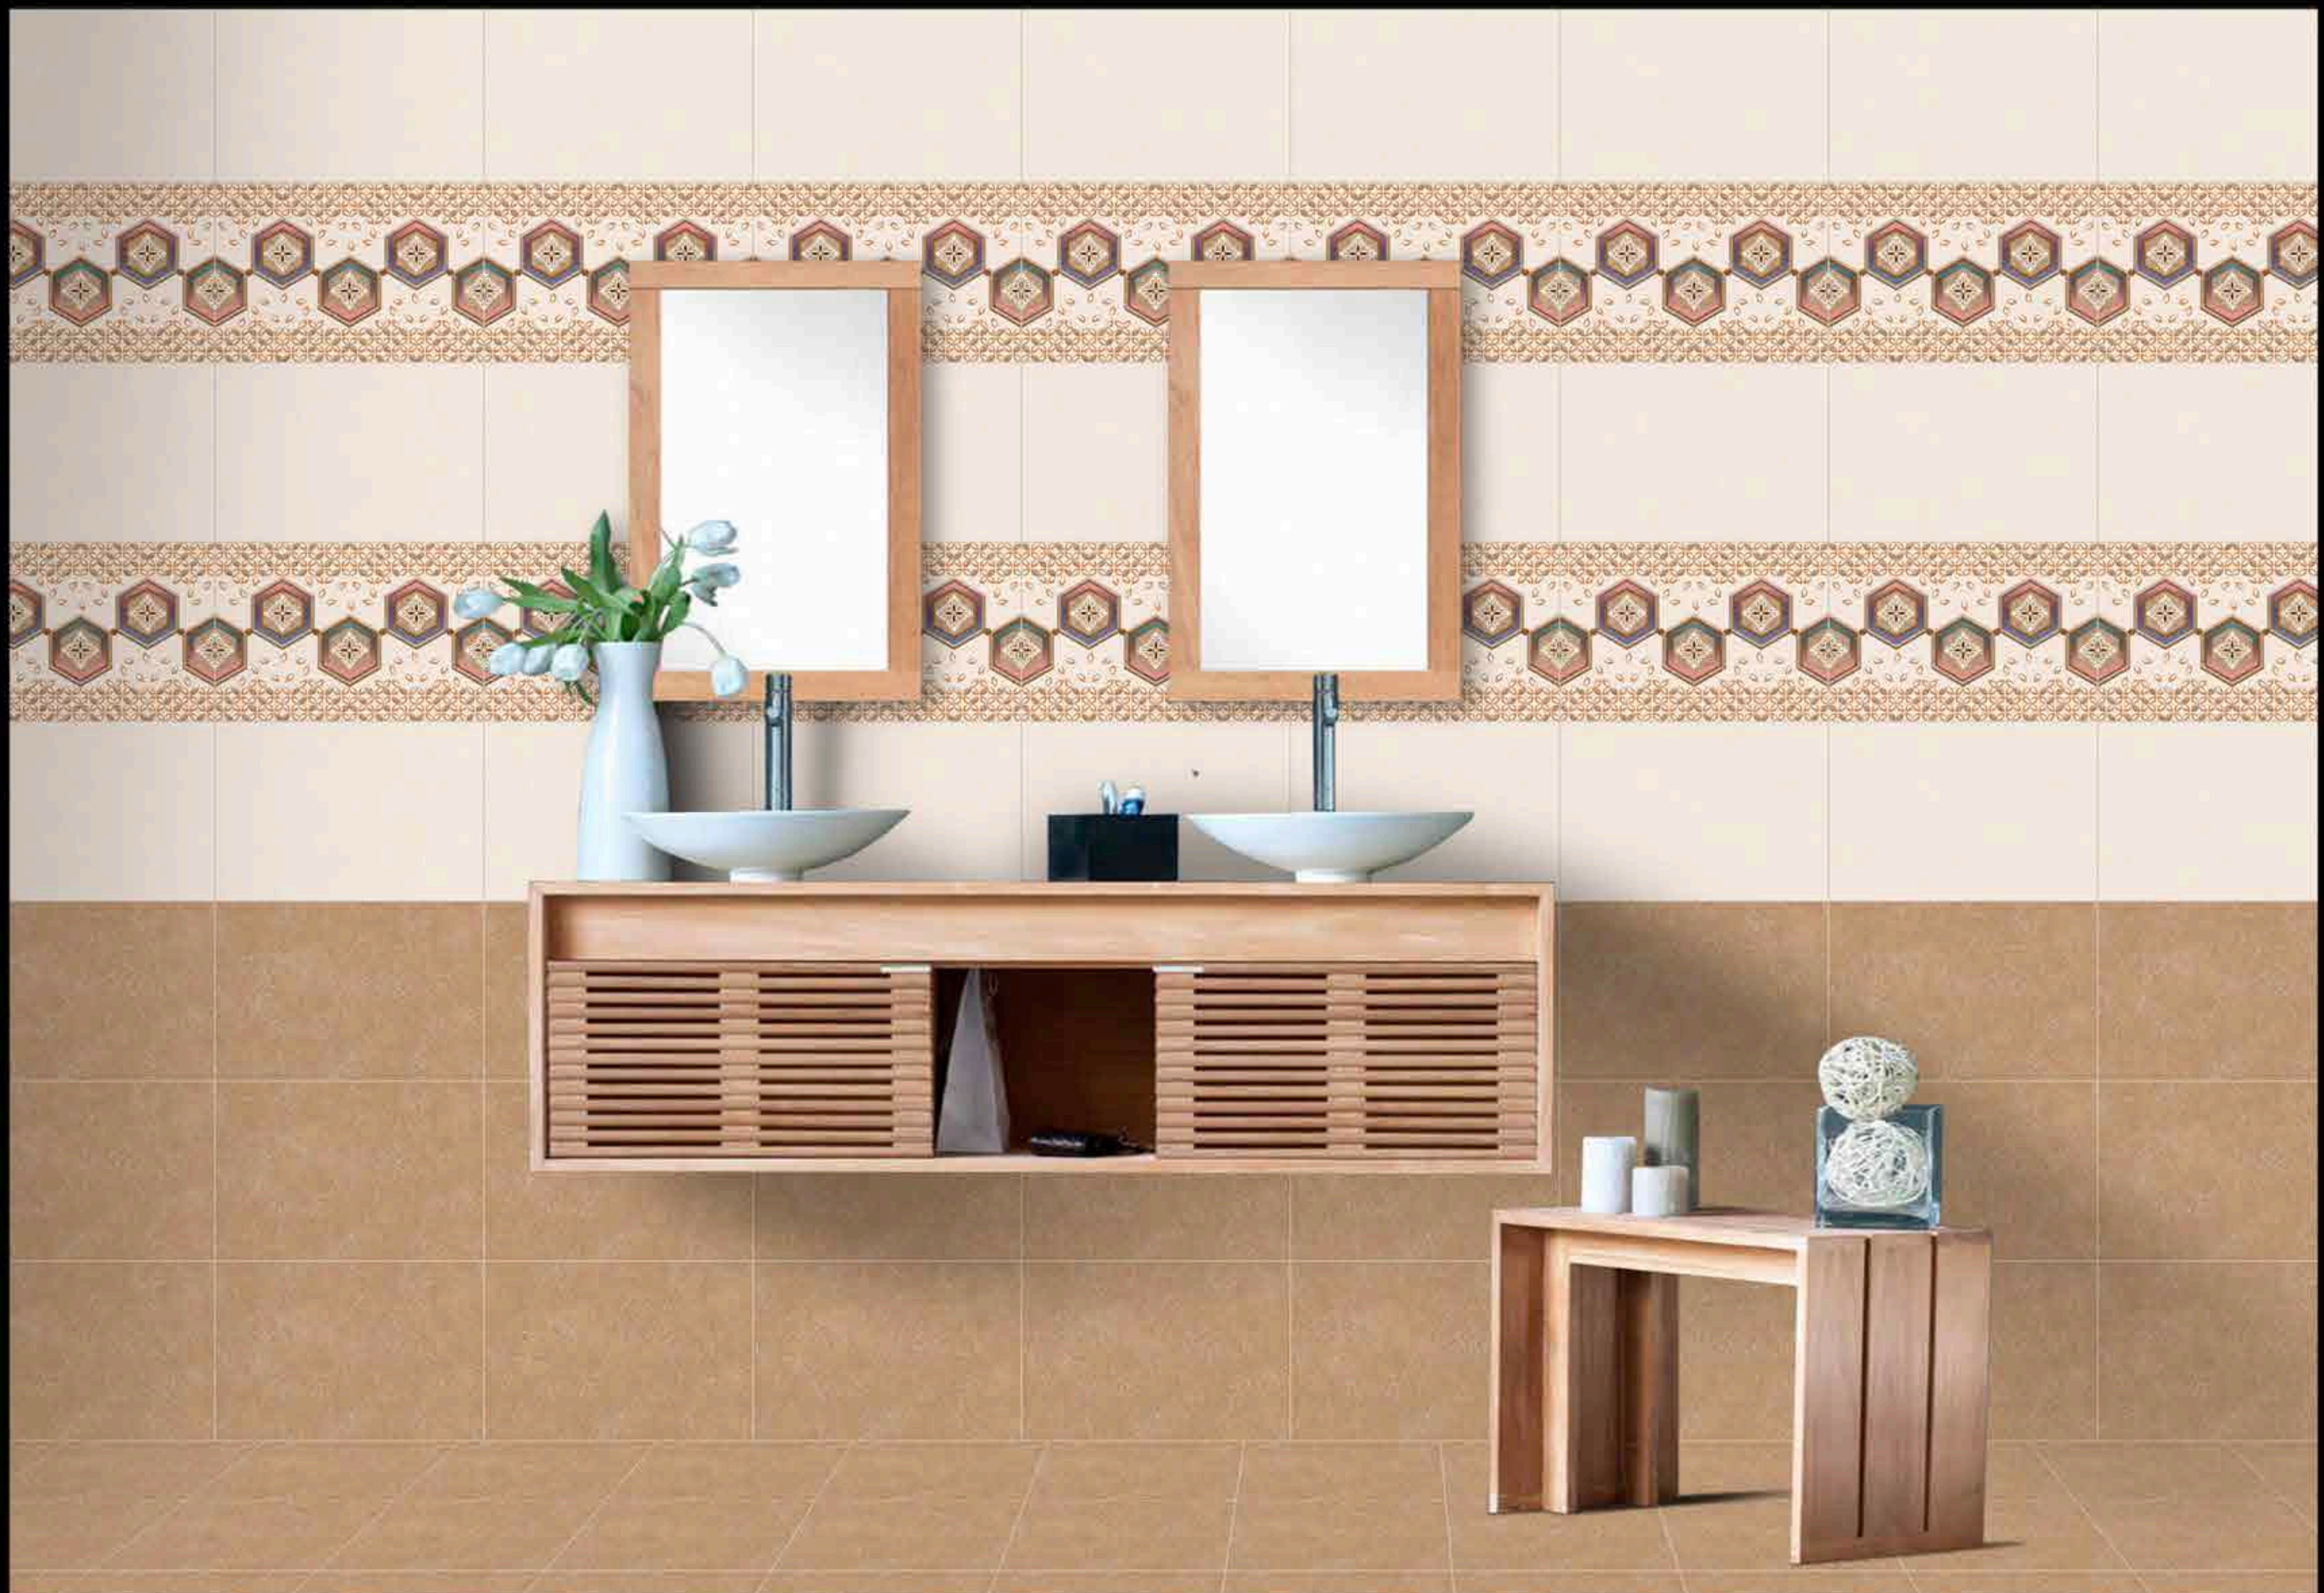

300x
450mm ■
GLOSSY FINISH

DIGITAL WALL TILES