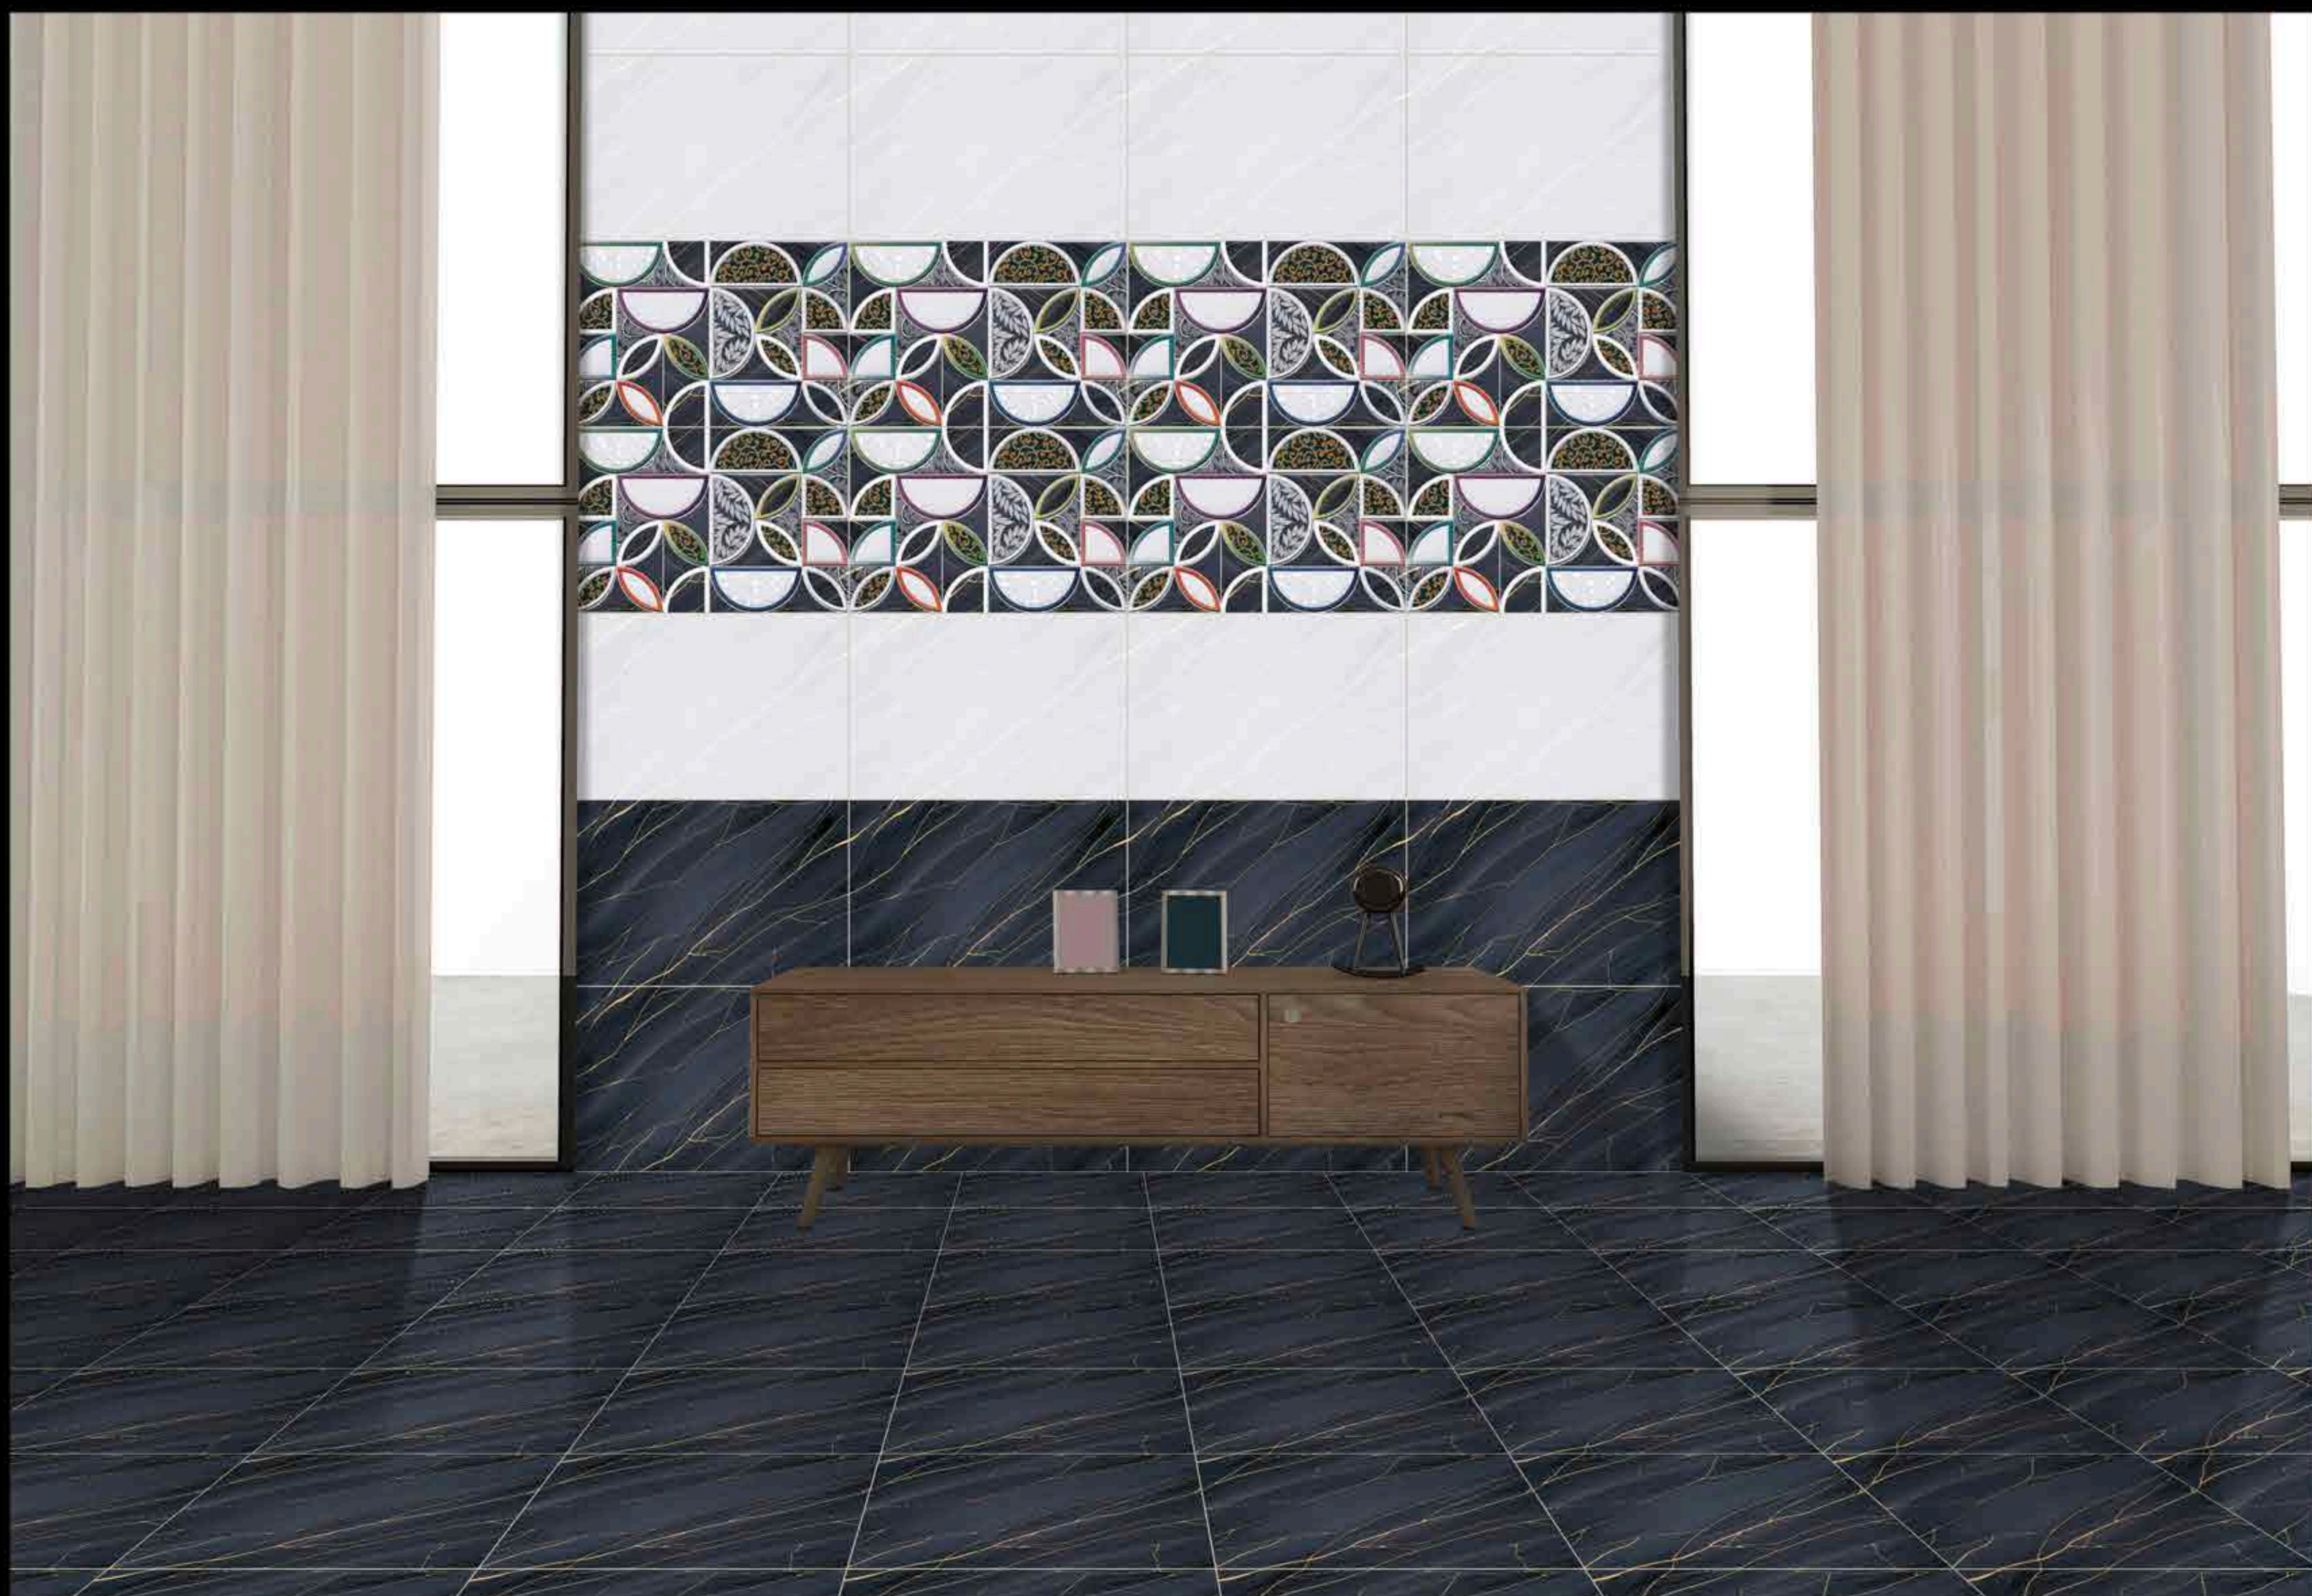

300x
450mm ■
GLOSSY FINISH

DIGITAL WALL TILES ■