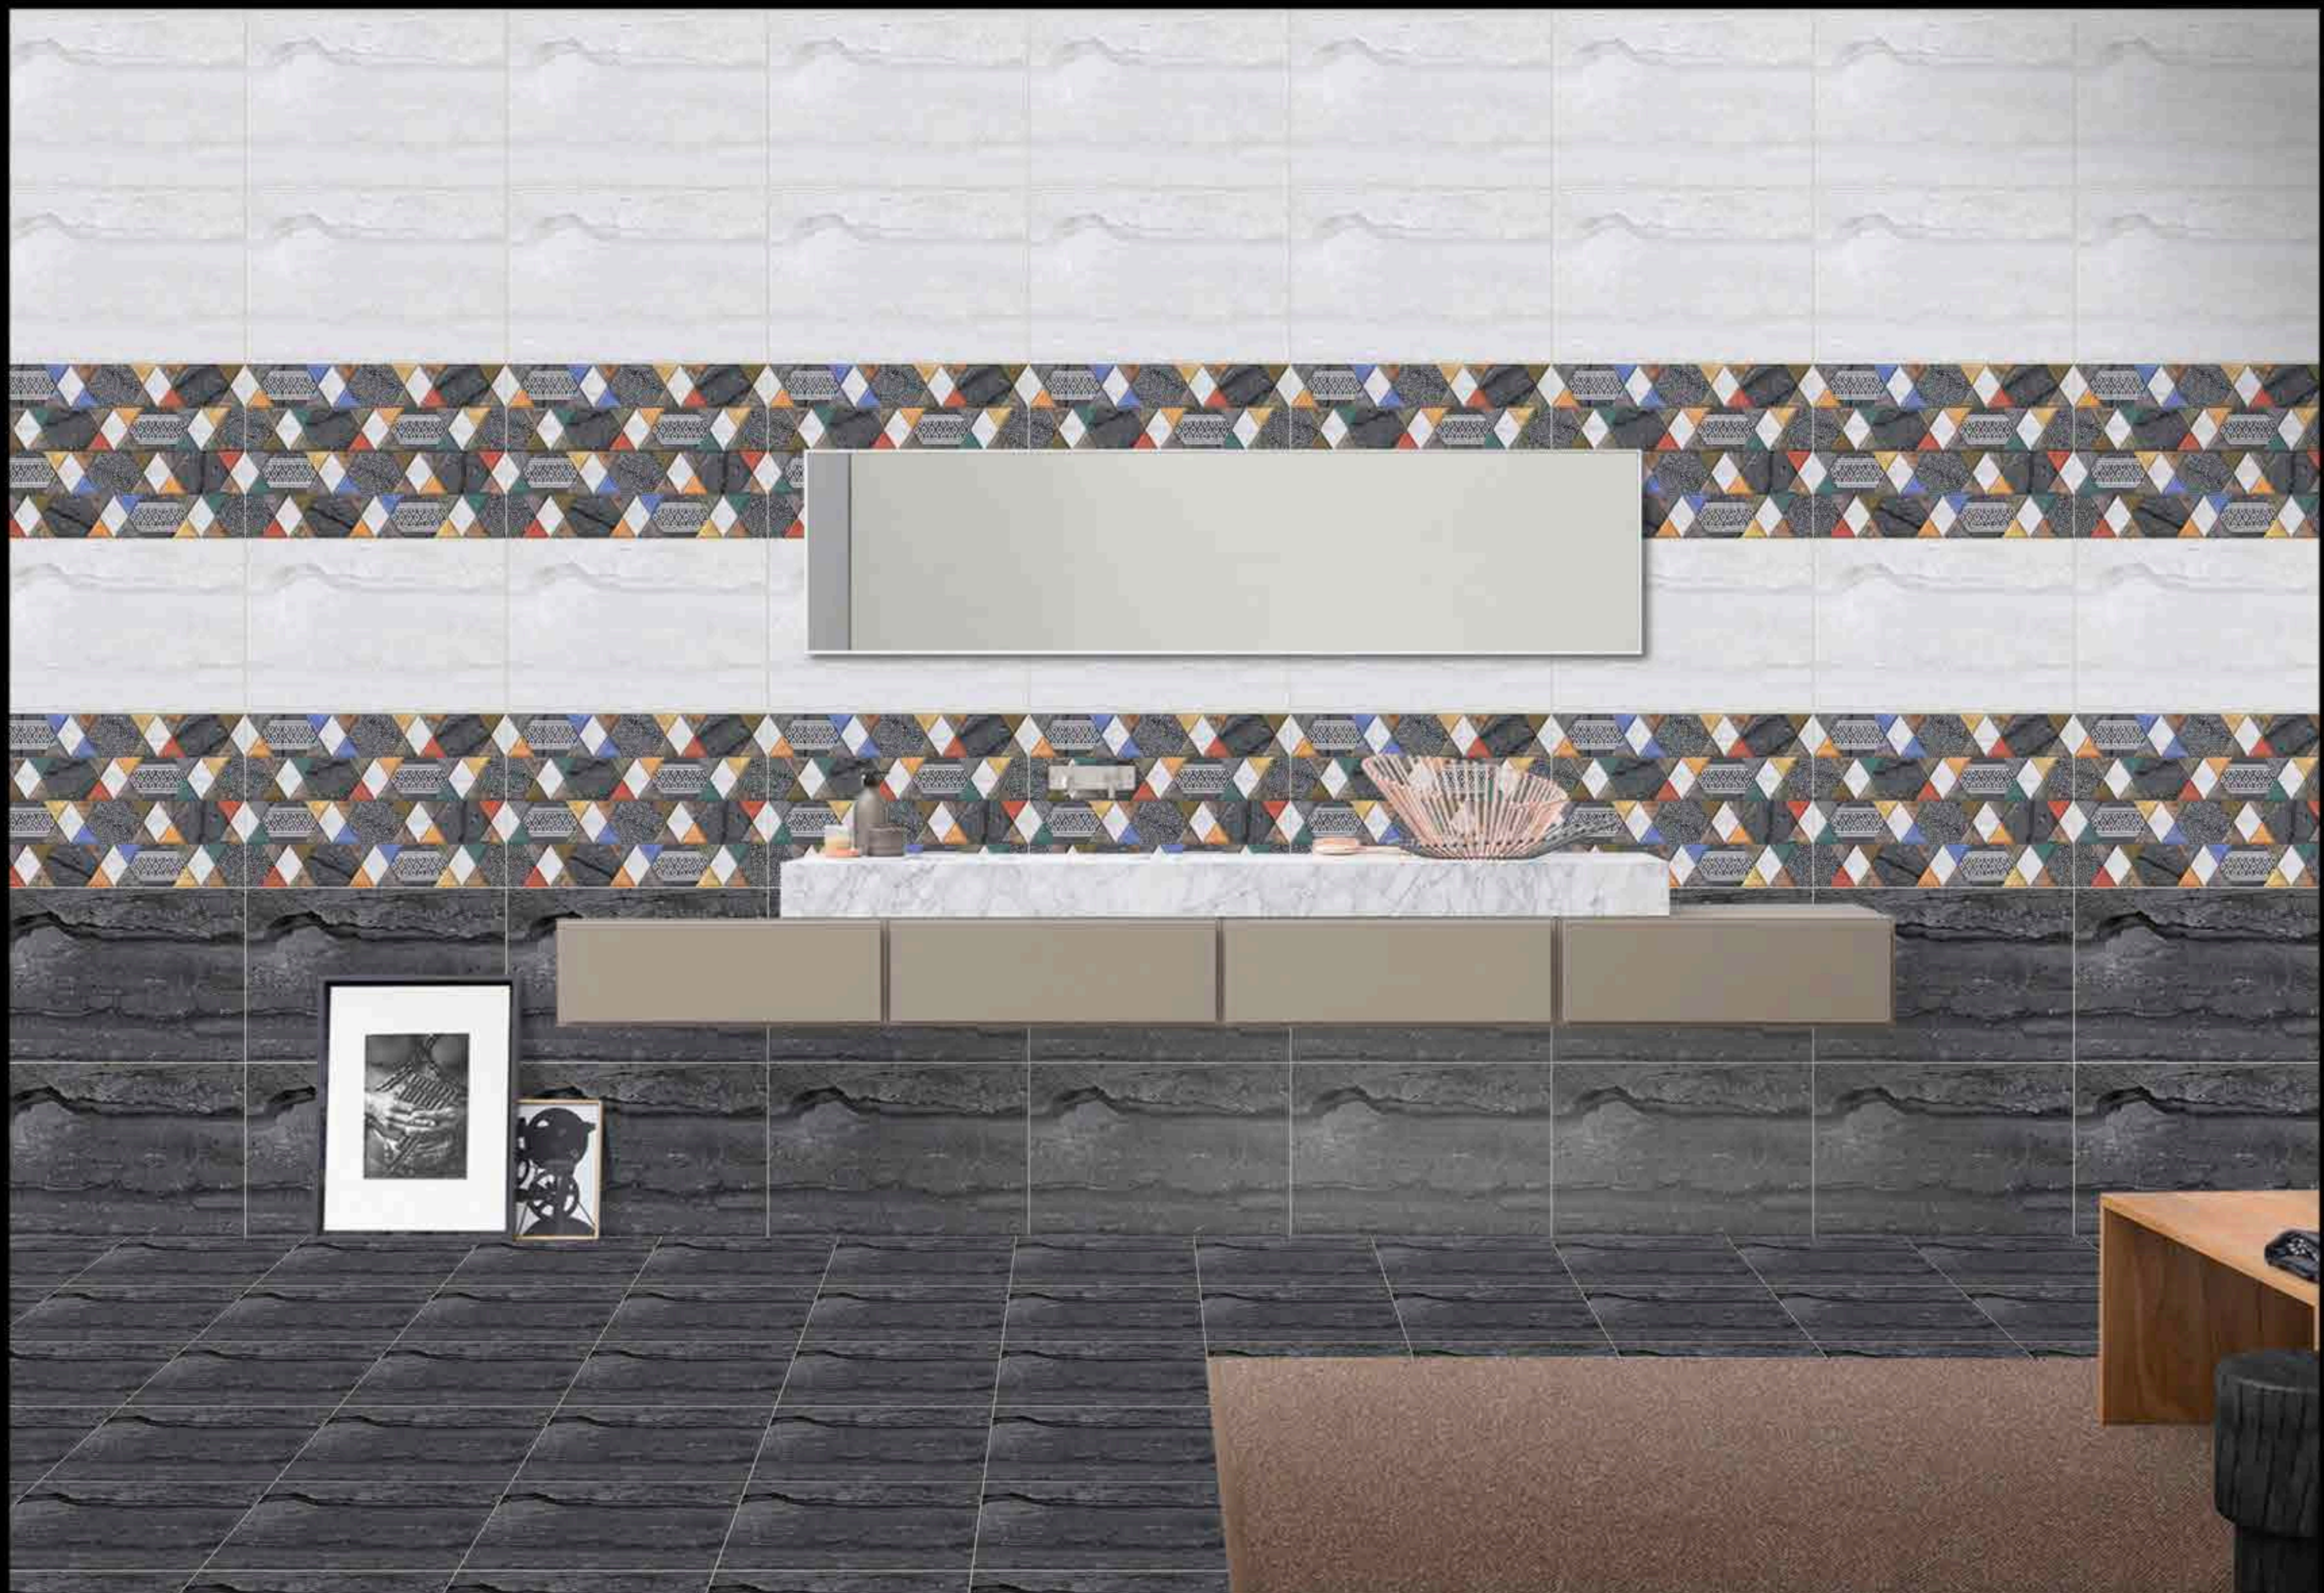

300x
450mm ■
GLOSSY FINISH

DIGITAL WALL TILES ■