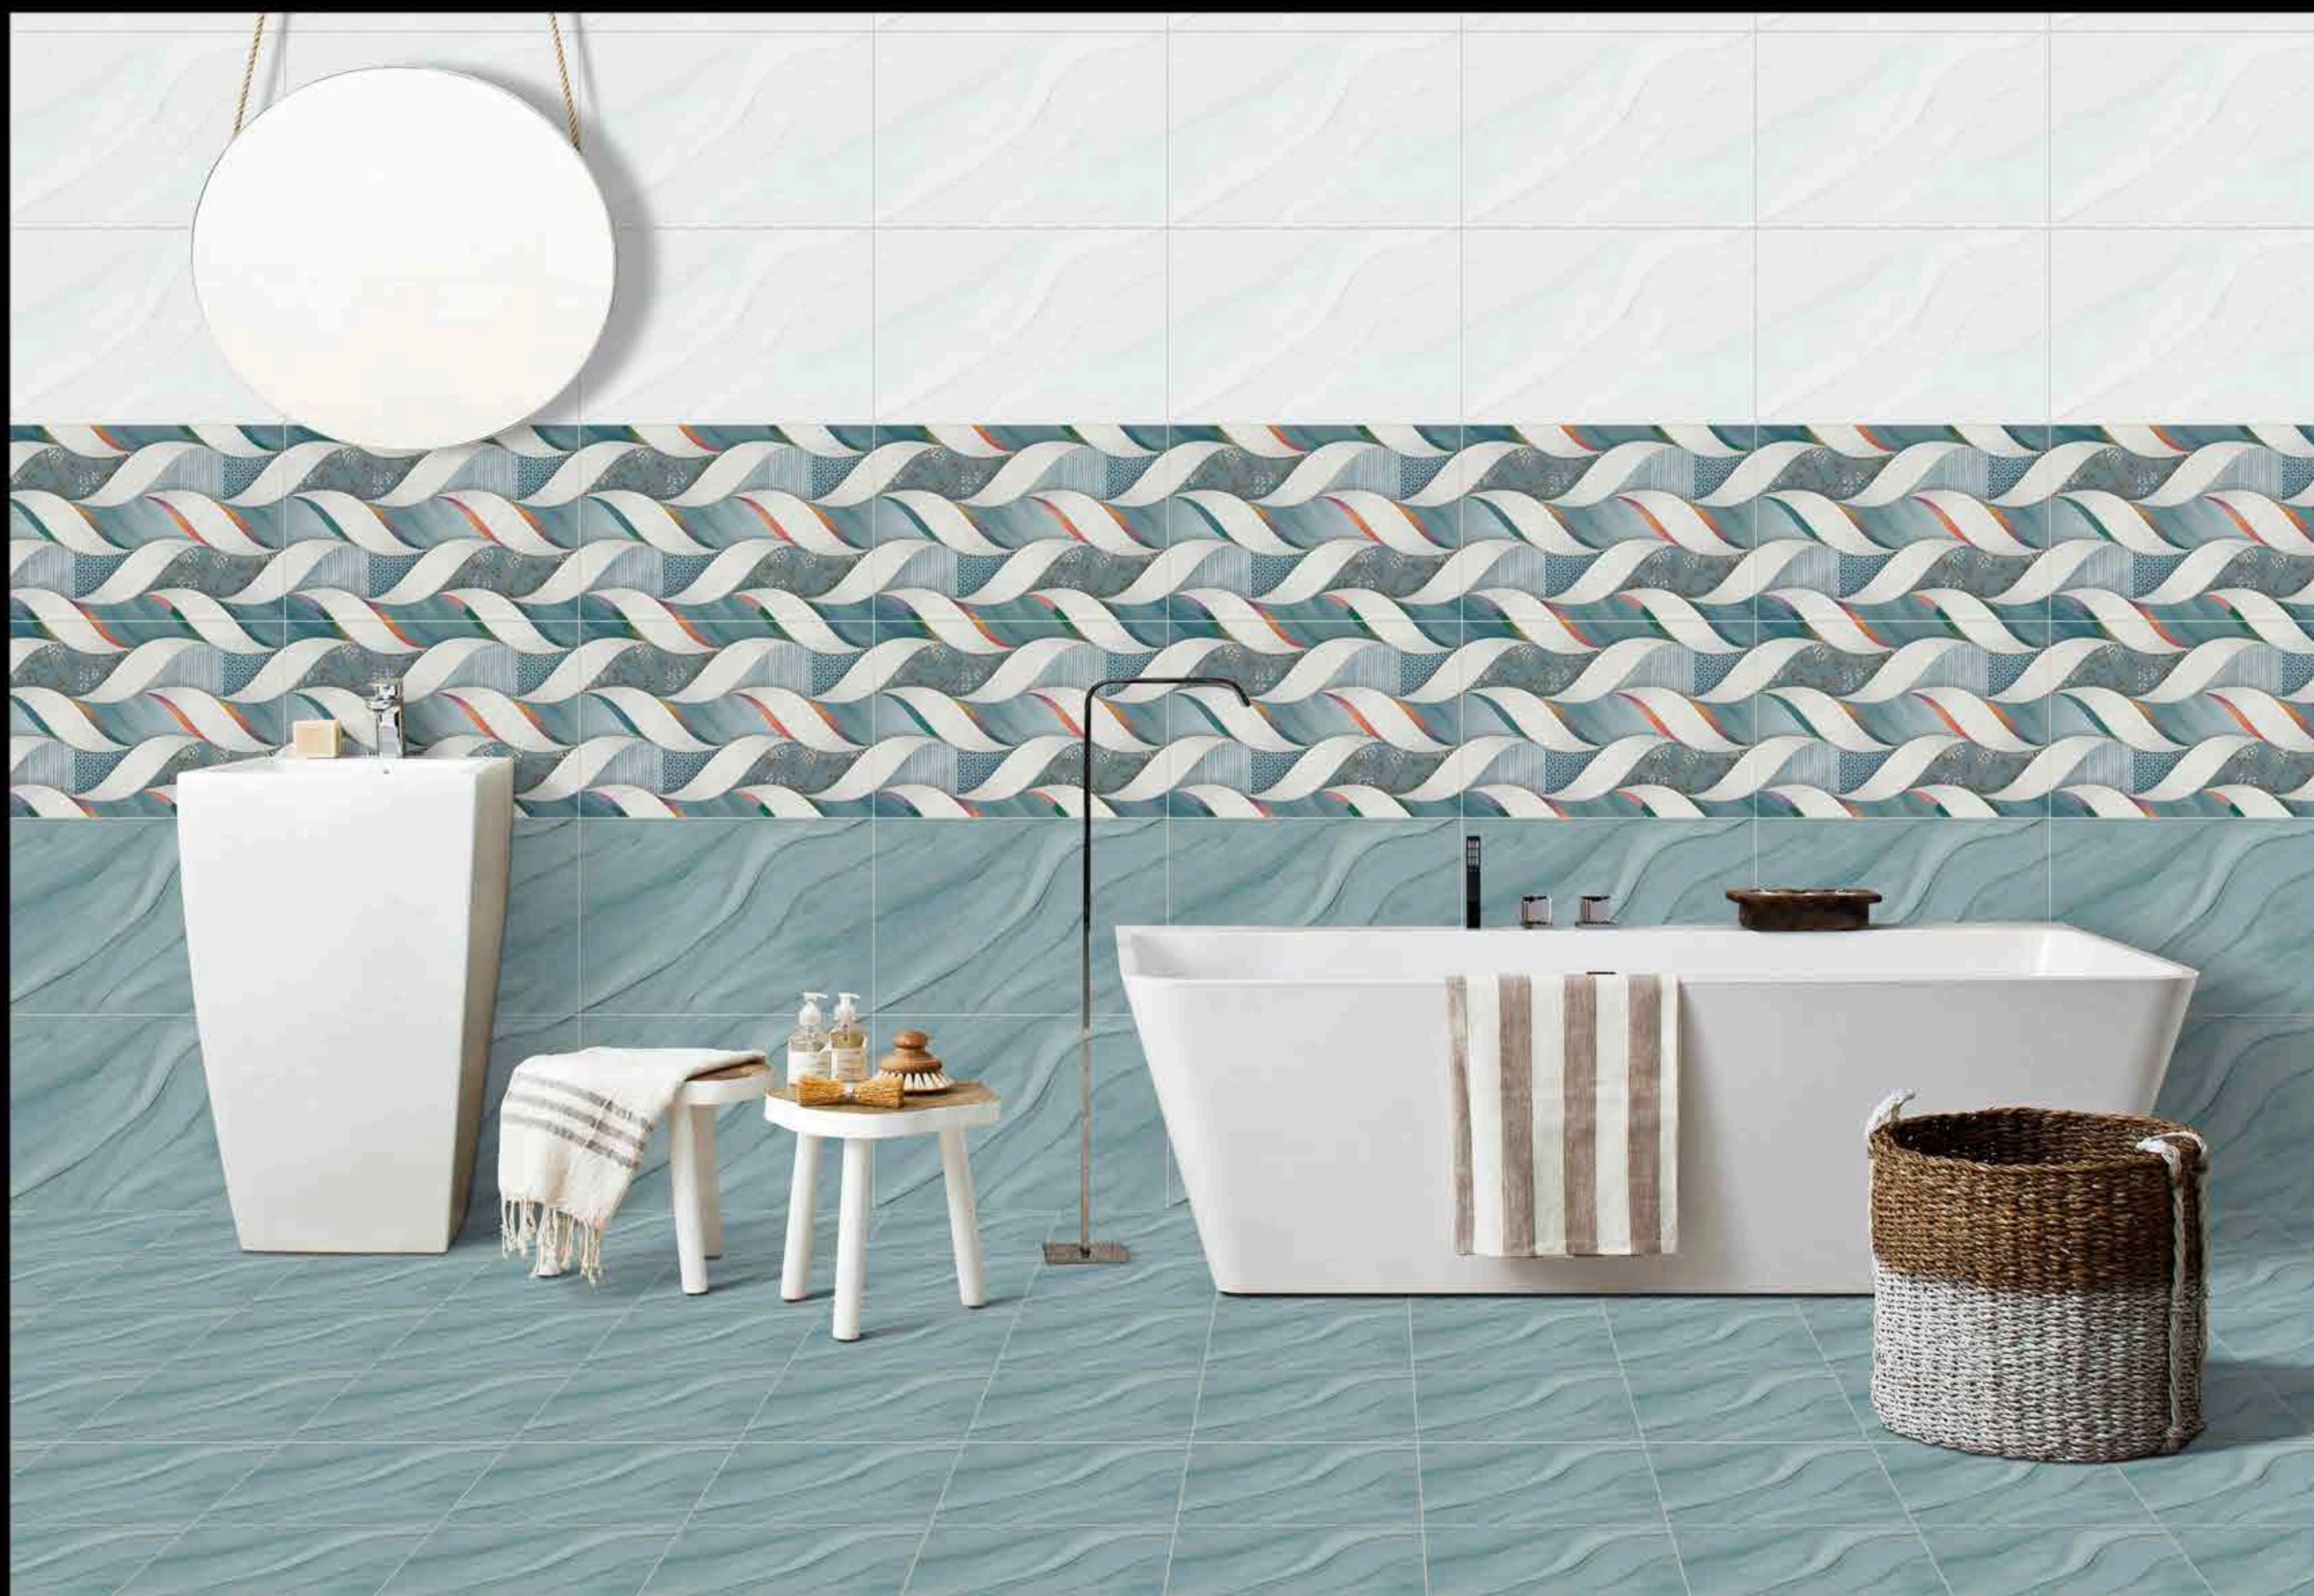

300x
450mm ■
GLOSSY FINISH

DIGITAL WALL TILES ■