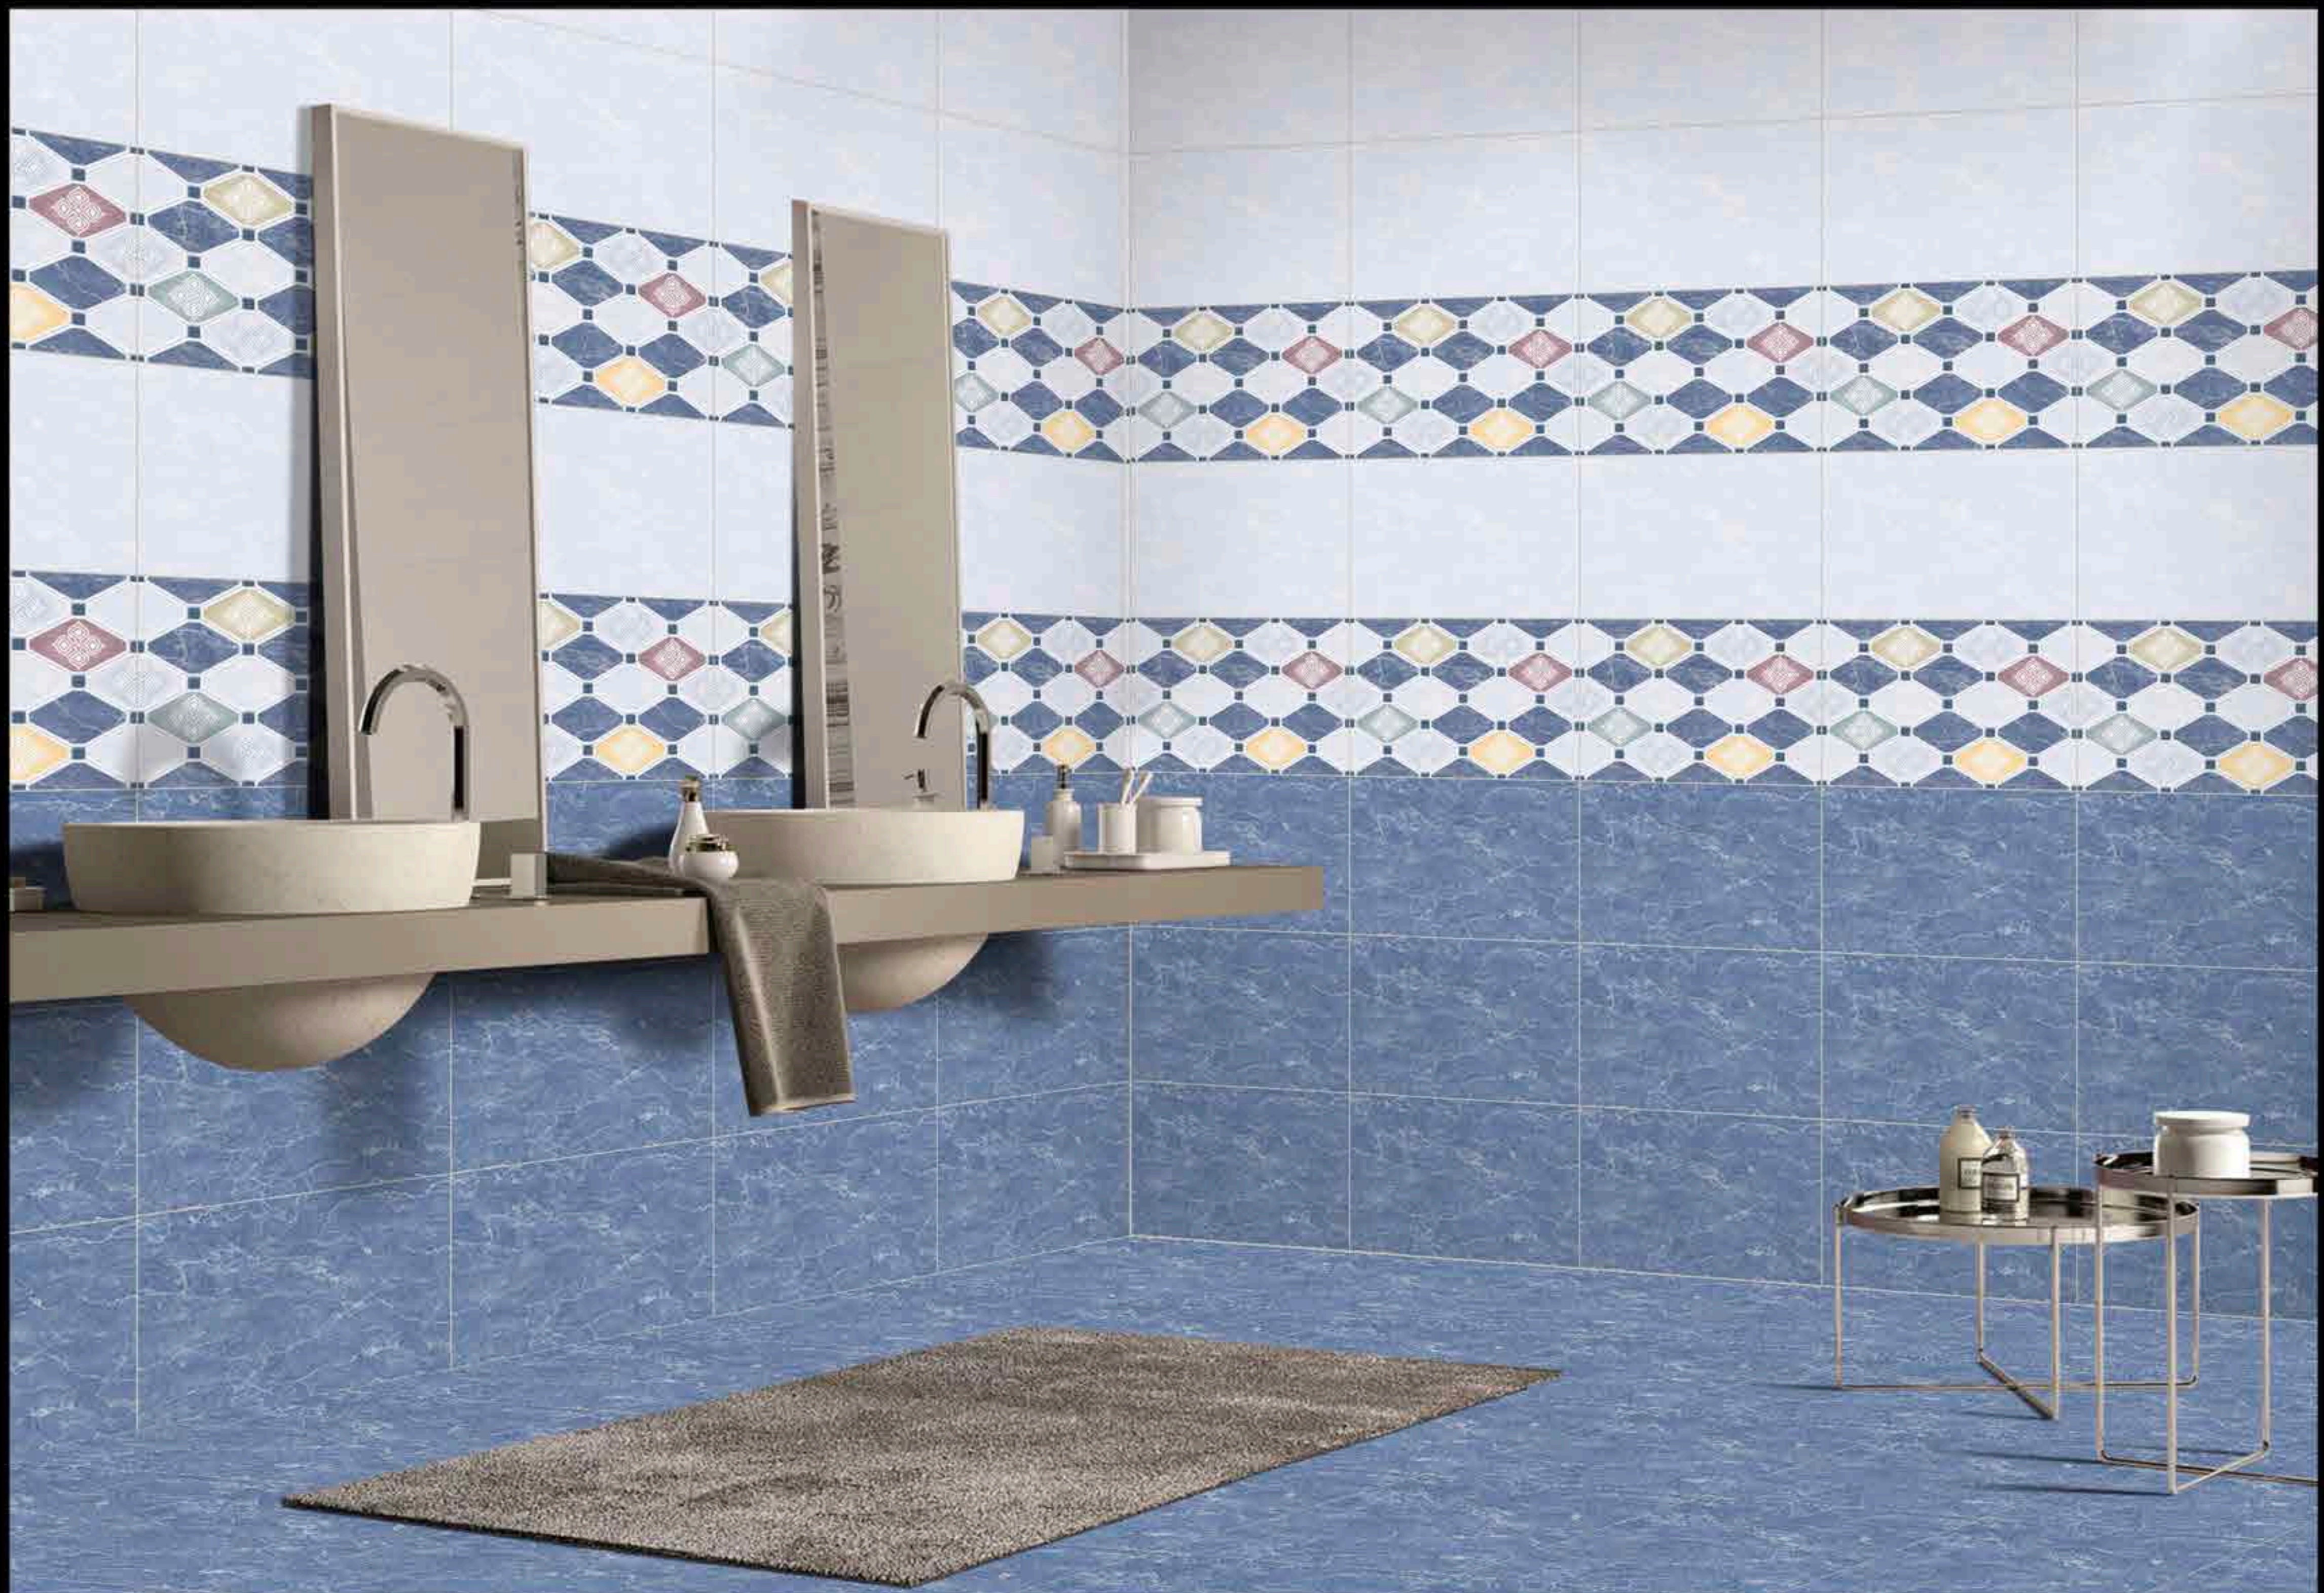

9375 LT

9375 HL1

9375 DK

9375 HL 2

DIGITAL WALL TILES

**300x  
450mm** ■  
GLOSSY FINISH

9378 LT

9378 HL 1