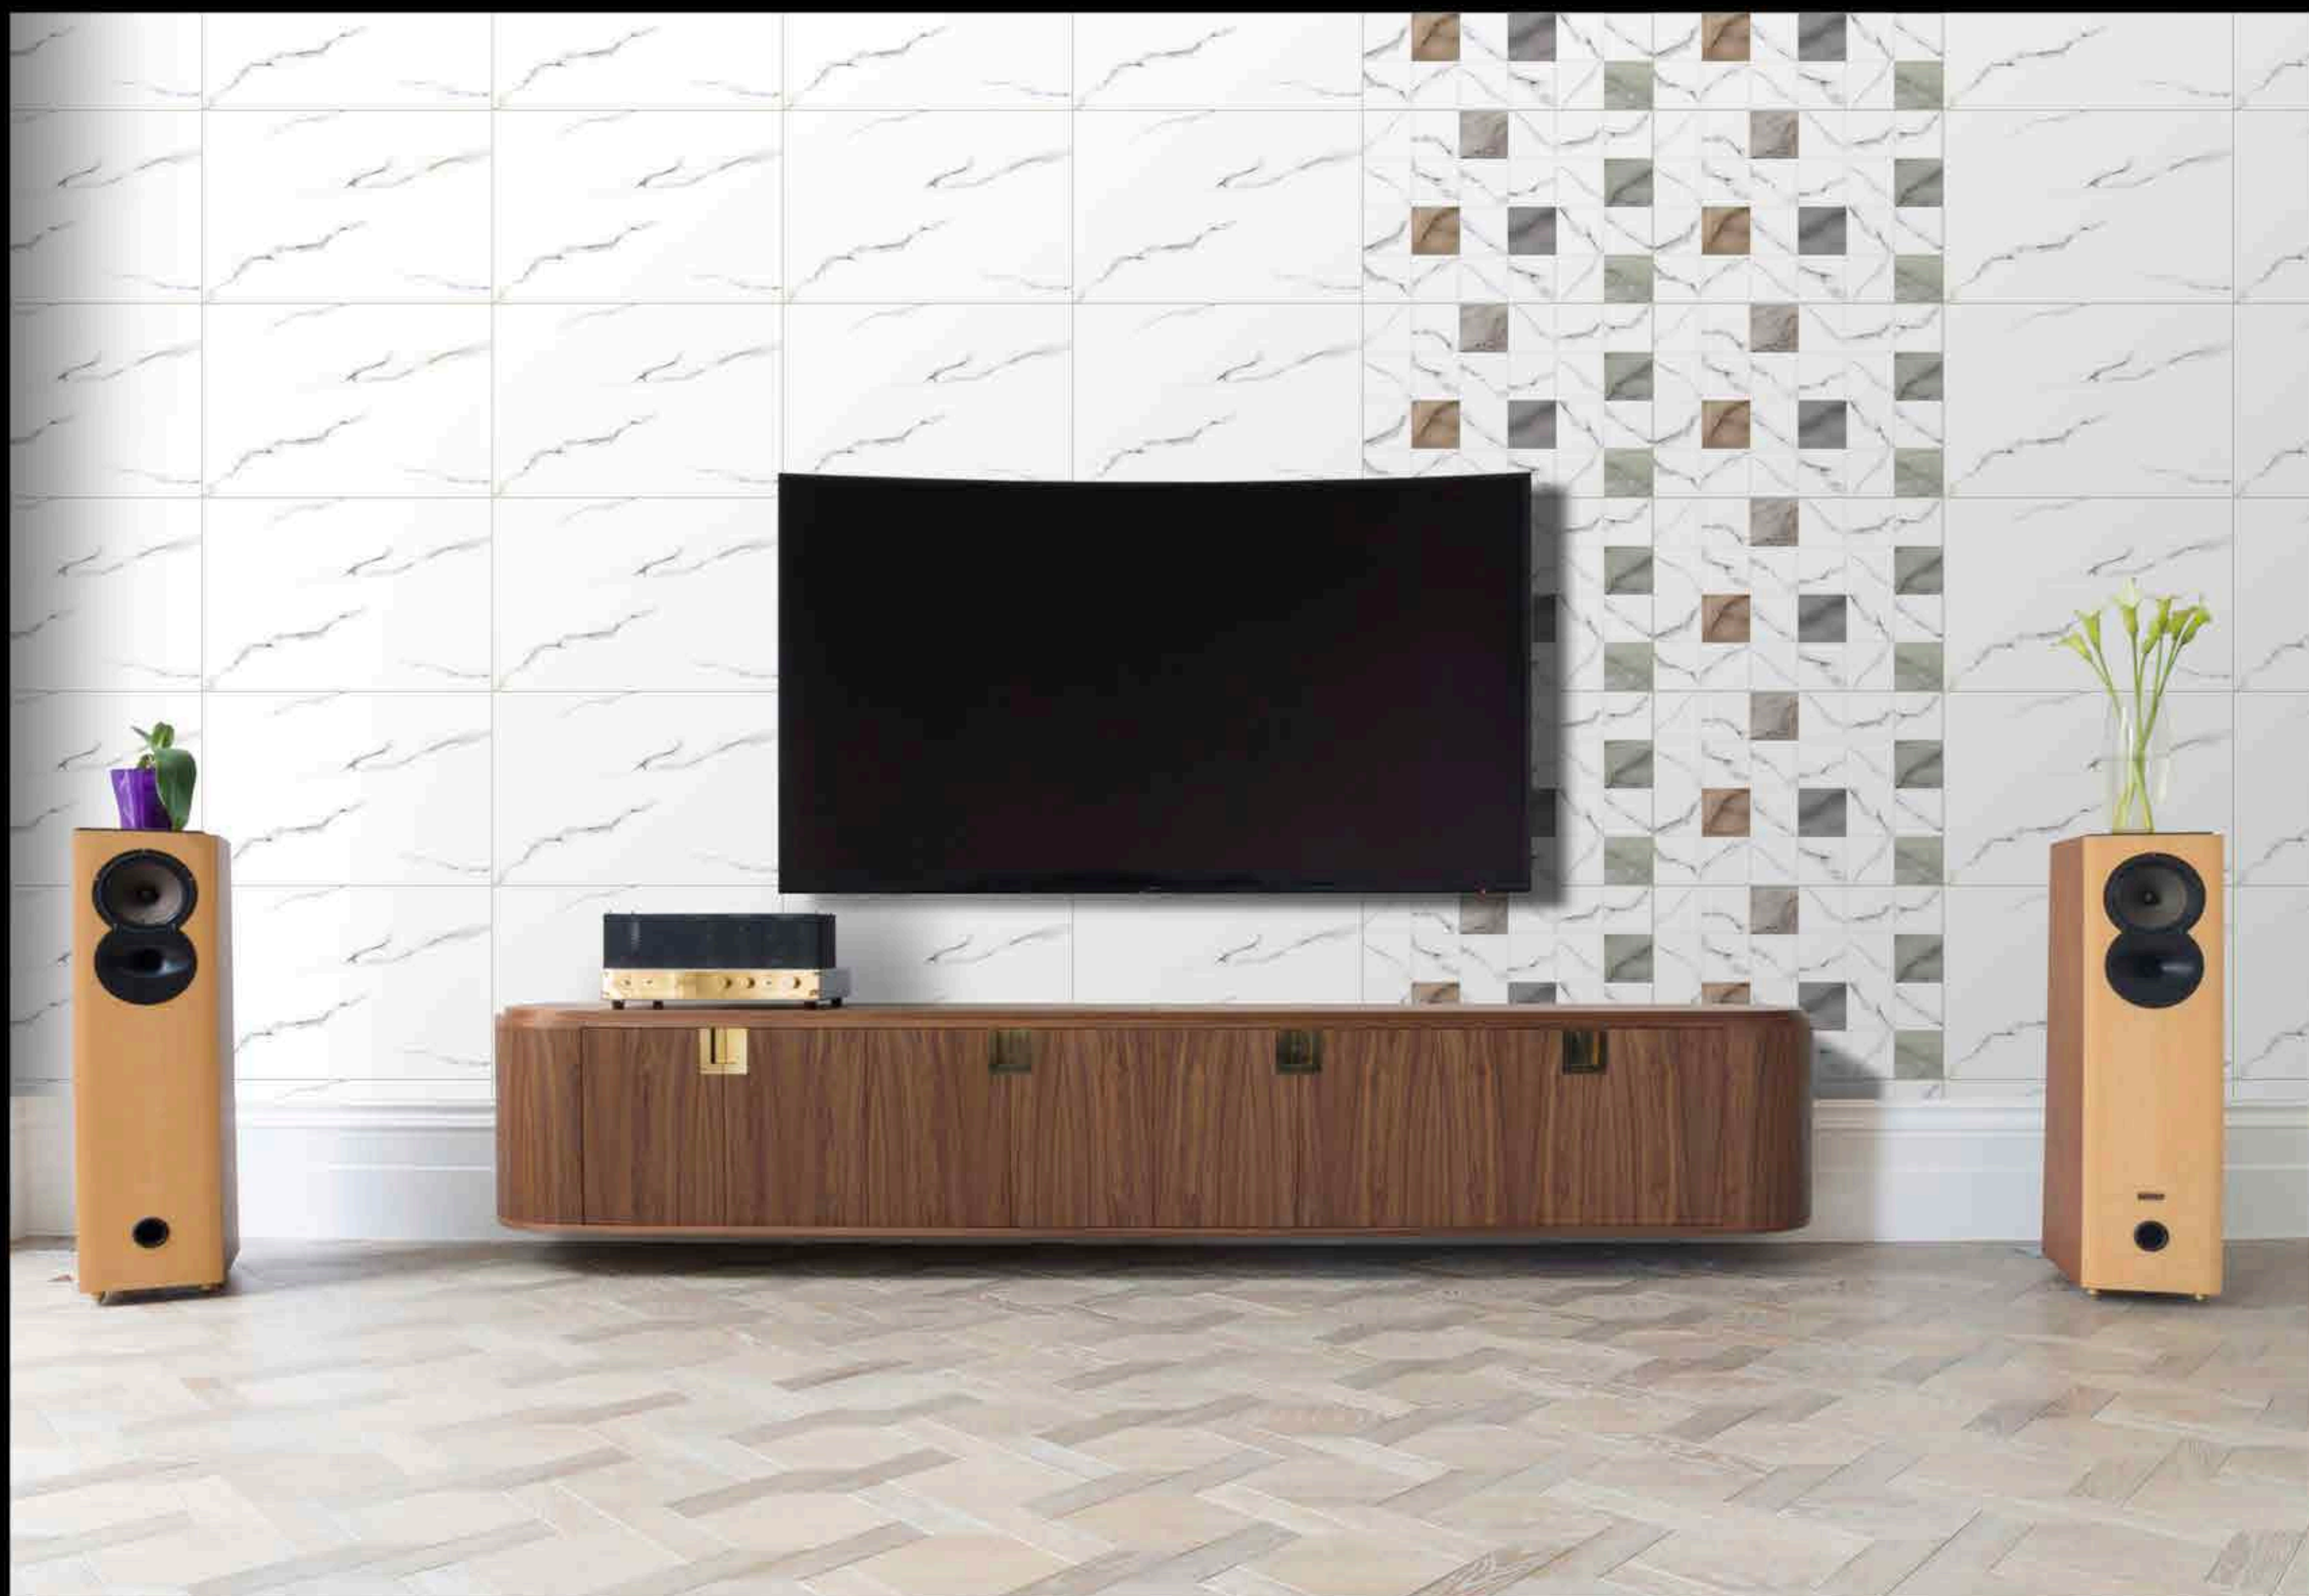

300x
450mm ■
GLOSSY FINISH

DIGITAL WALL TILES ■