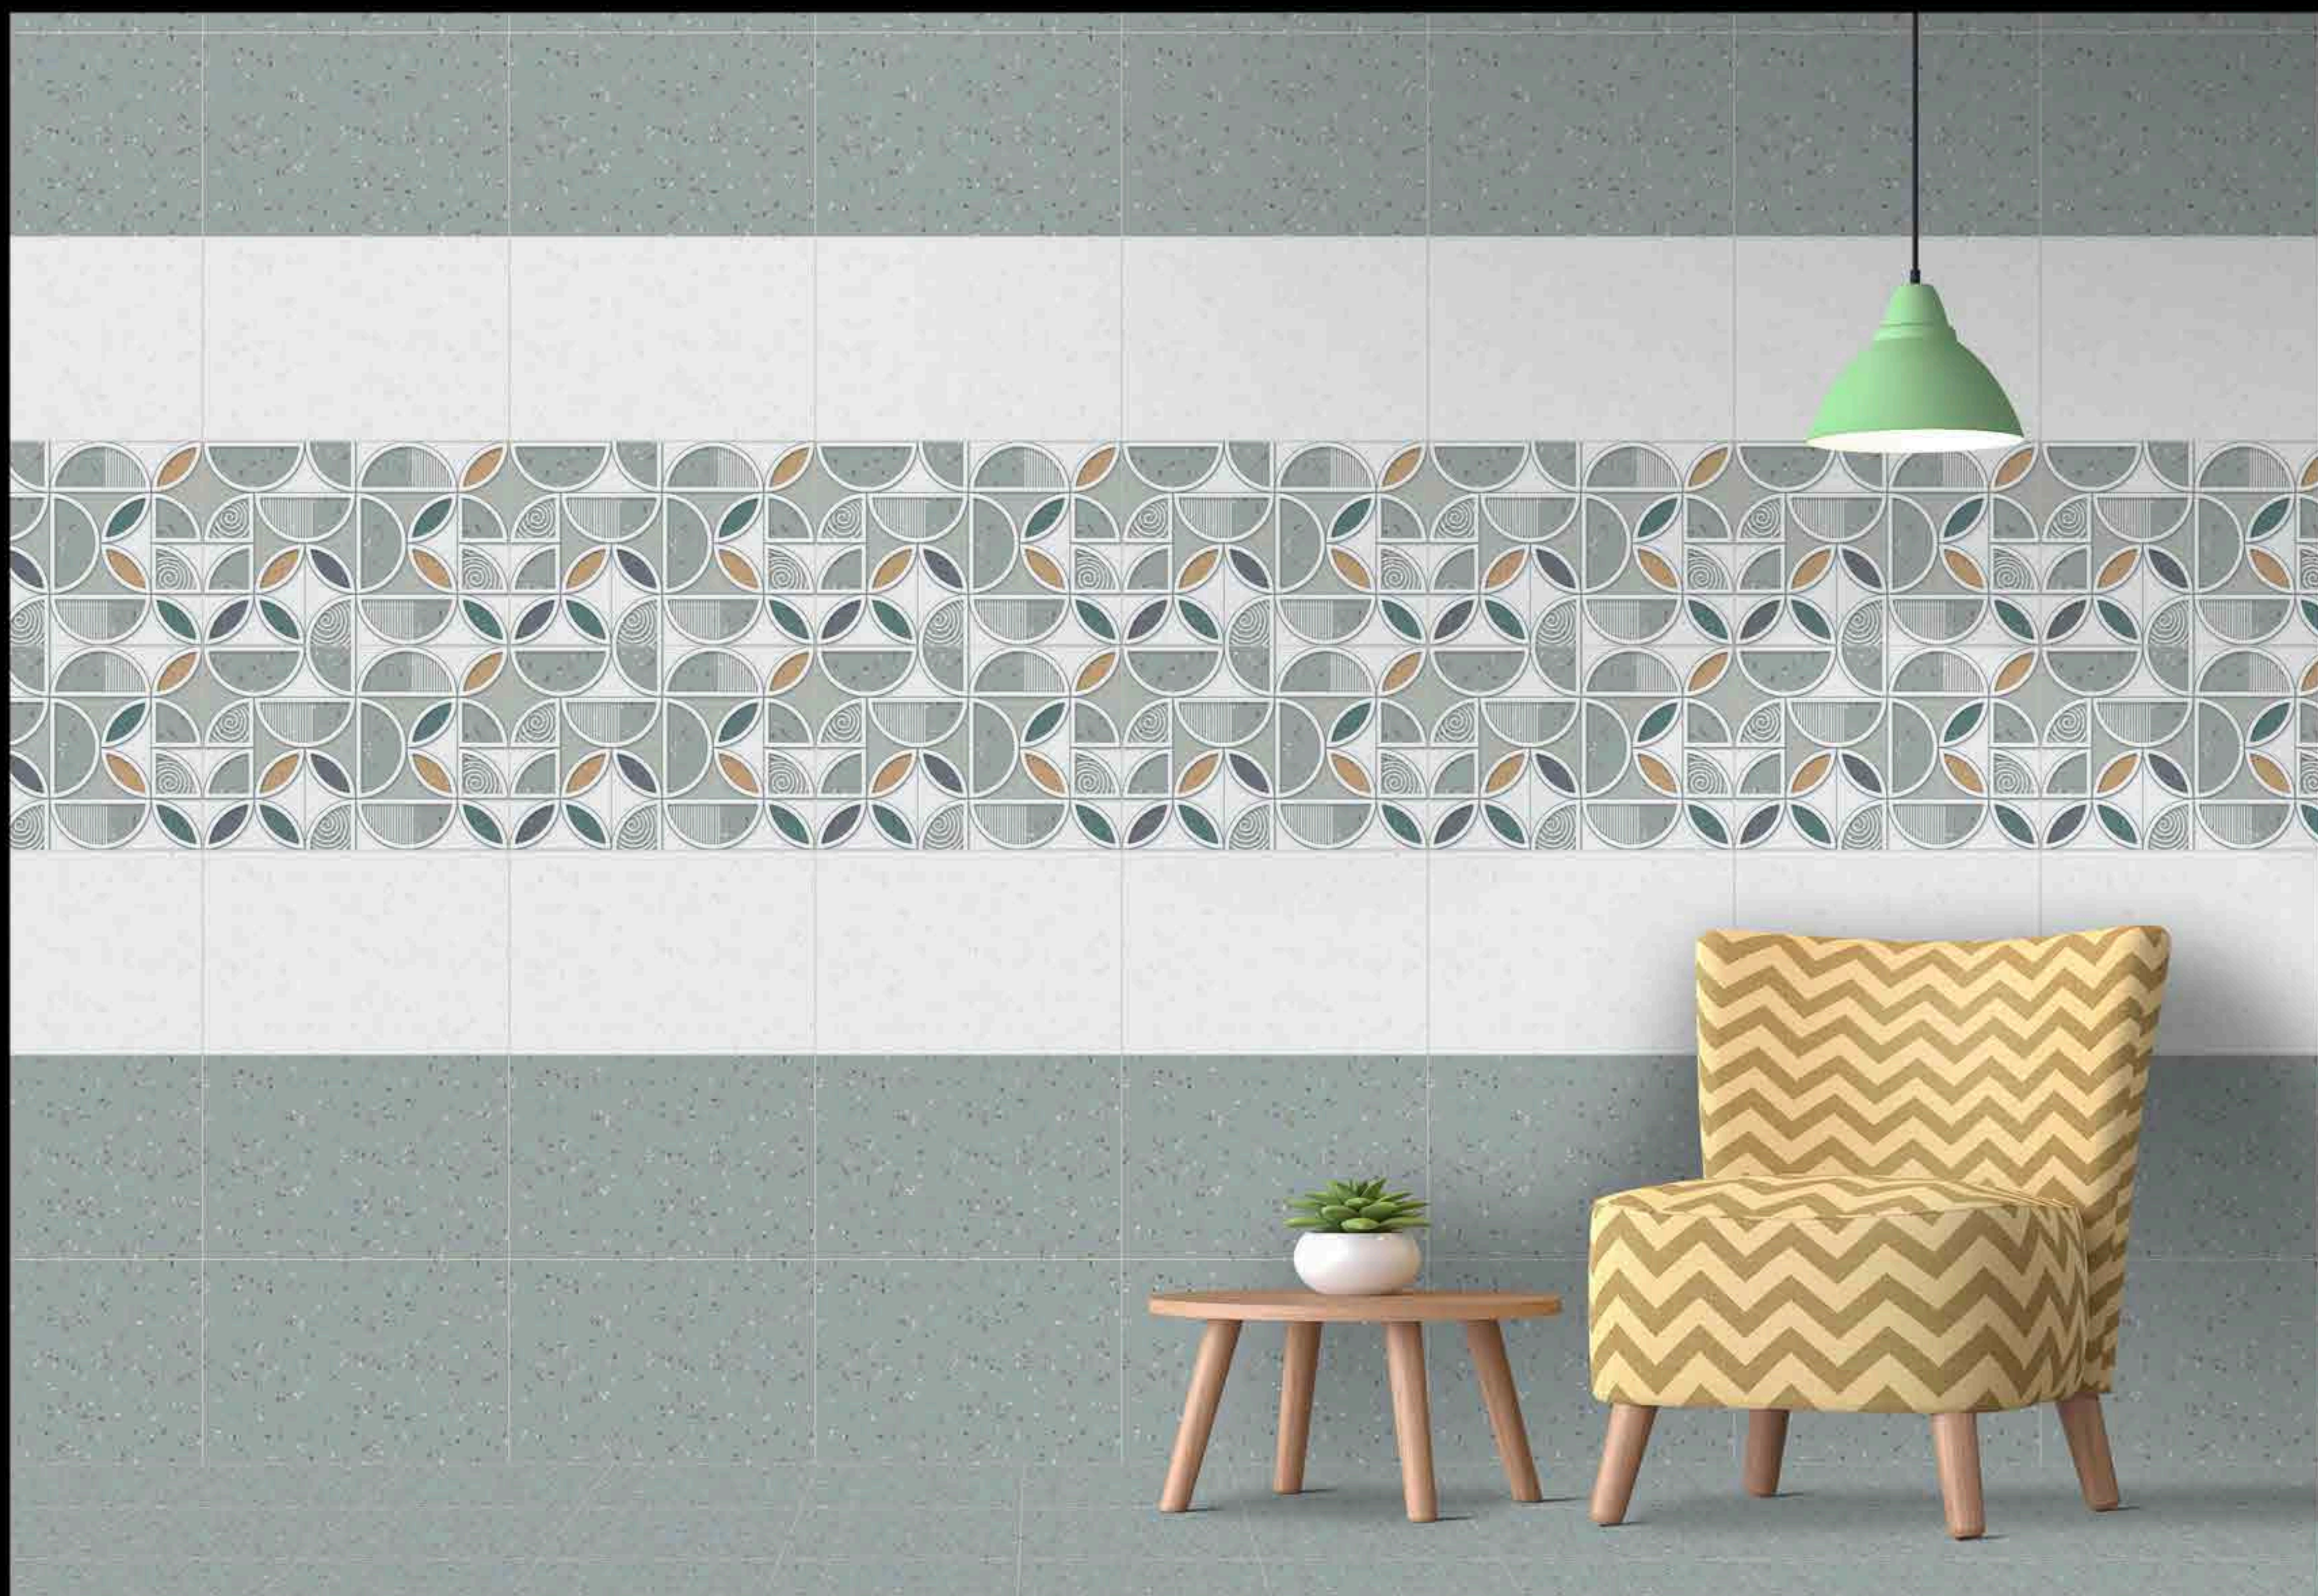

300x
450mm ■
GLOSSY FINISH

DIGITAL WALL TILES ■