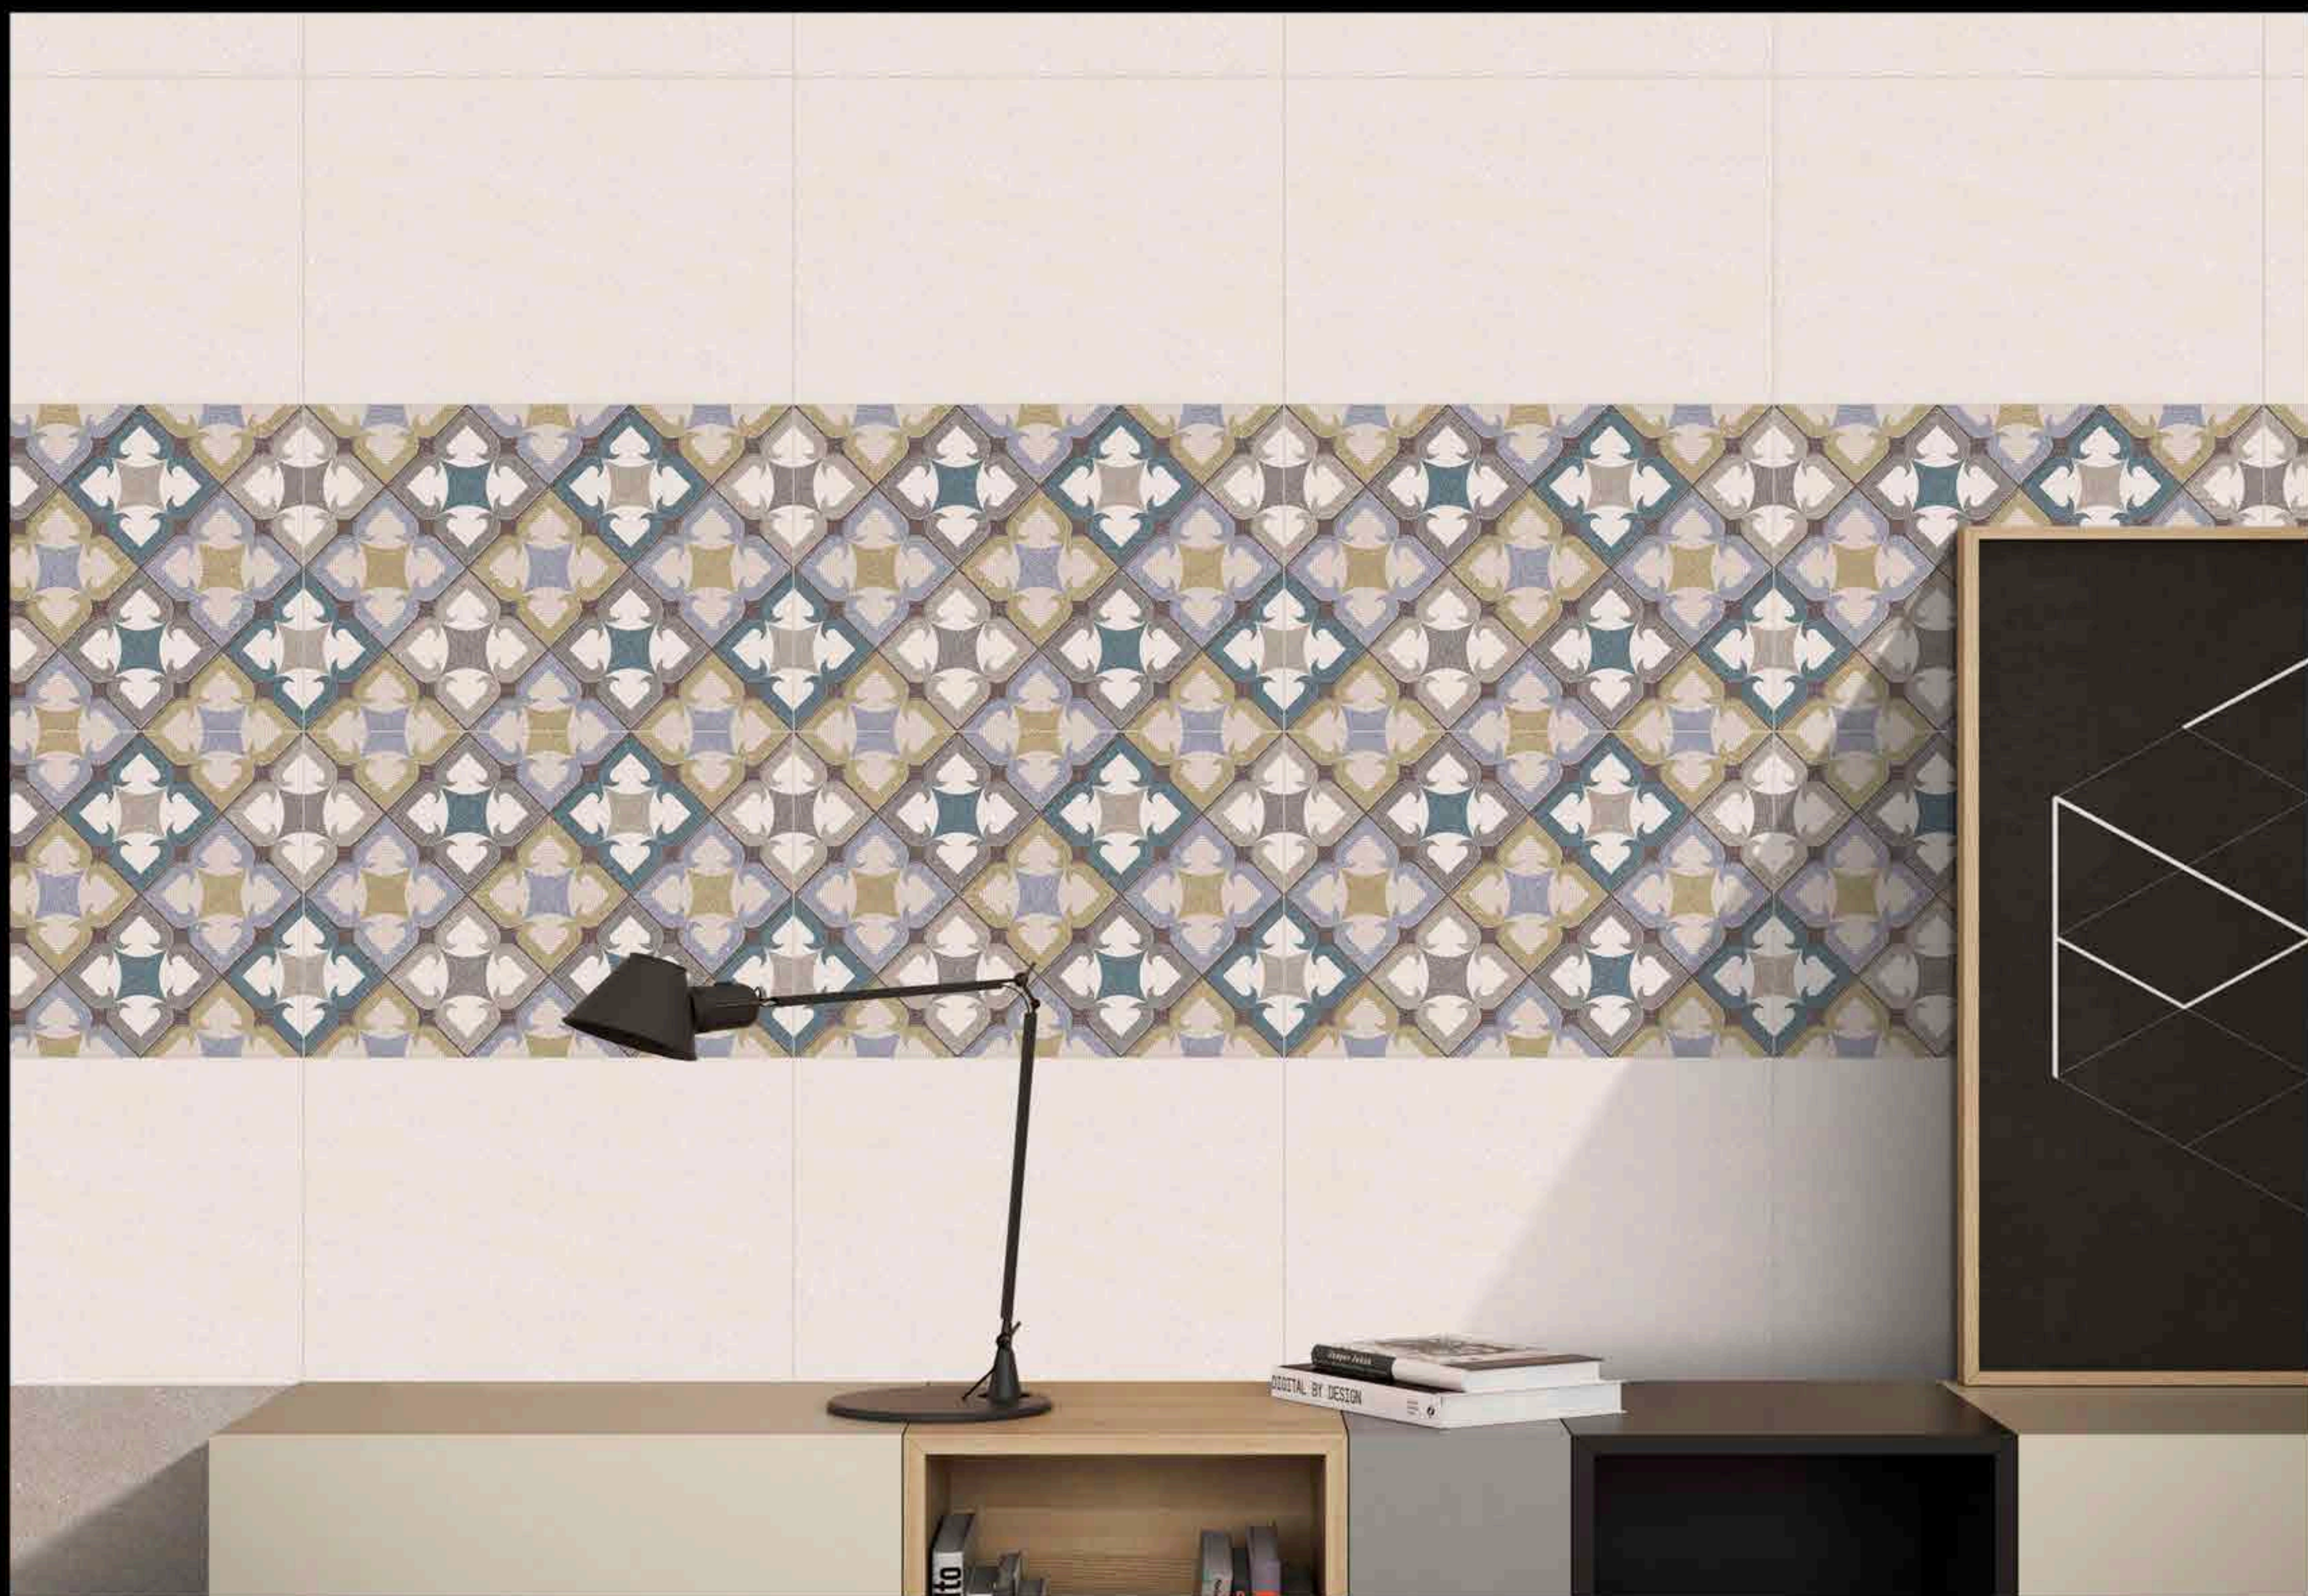

9357 HL 1

9357 DK

9357 HL 2

DIGITAL WALL TILES ■

300x  
450mm ■  
GLOSSY FINISH

9360 LT

9360 HL 1

9360 DK