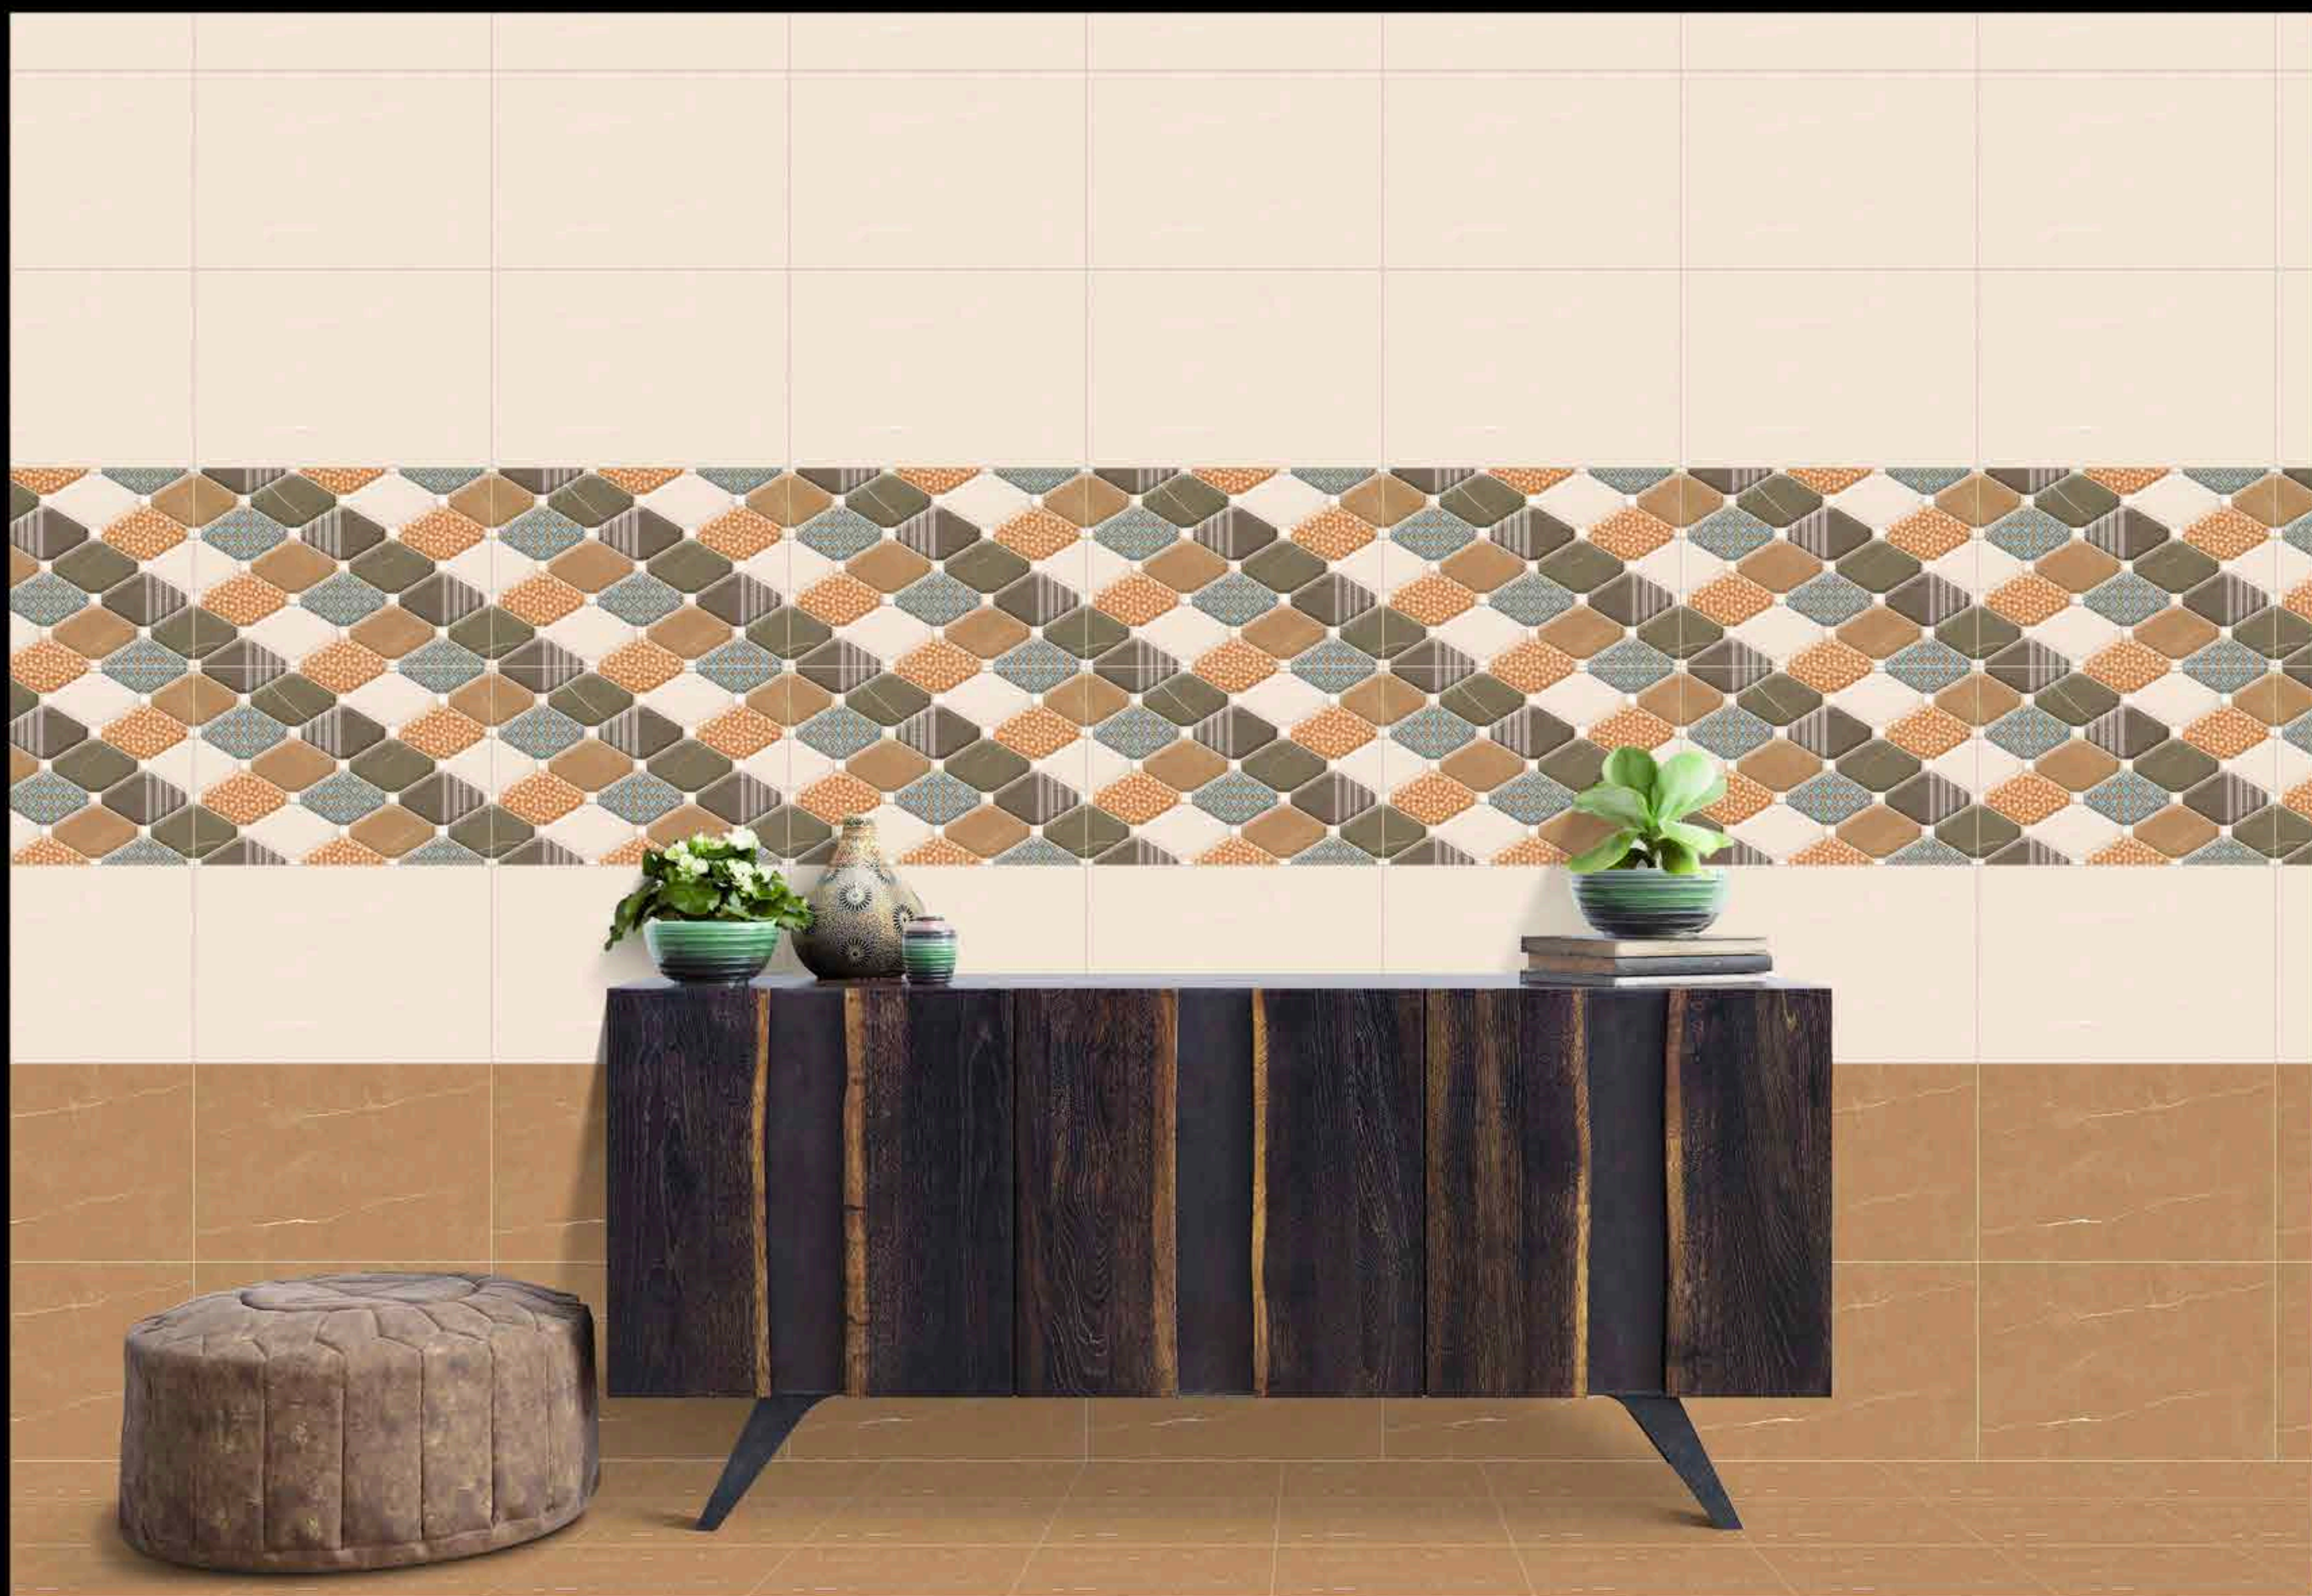

**300x**  
**450mm** ■  
GLOSSY FINISH

9362 LT

9362 HL1

DIGITAL WALL TILES ■

9362 DK

**300x**  
**450mm** ■  
GLOSSY FINISH

9365 LT

9365 HL 1