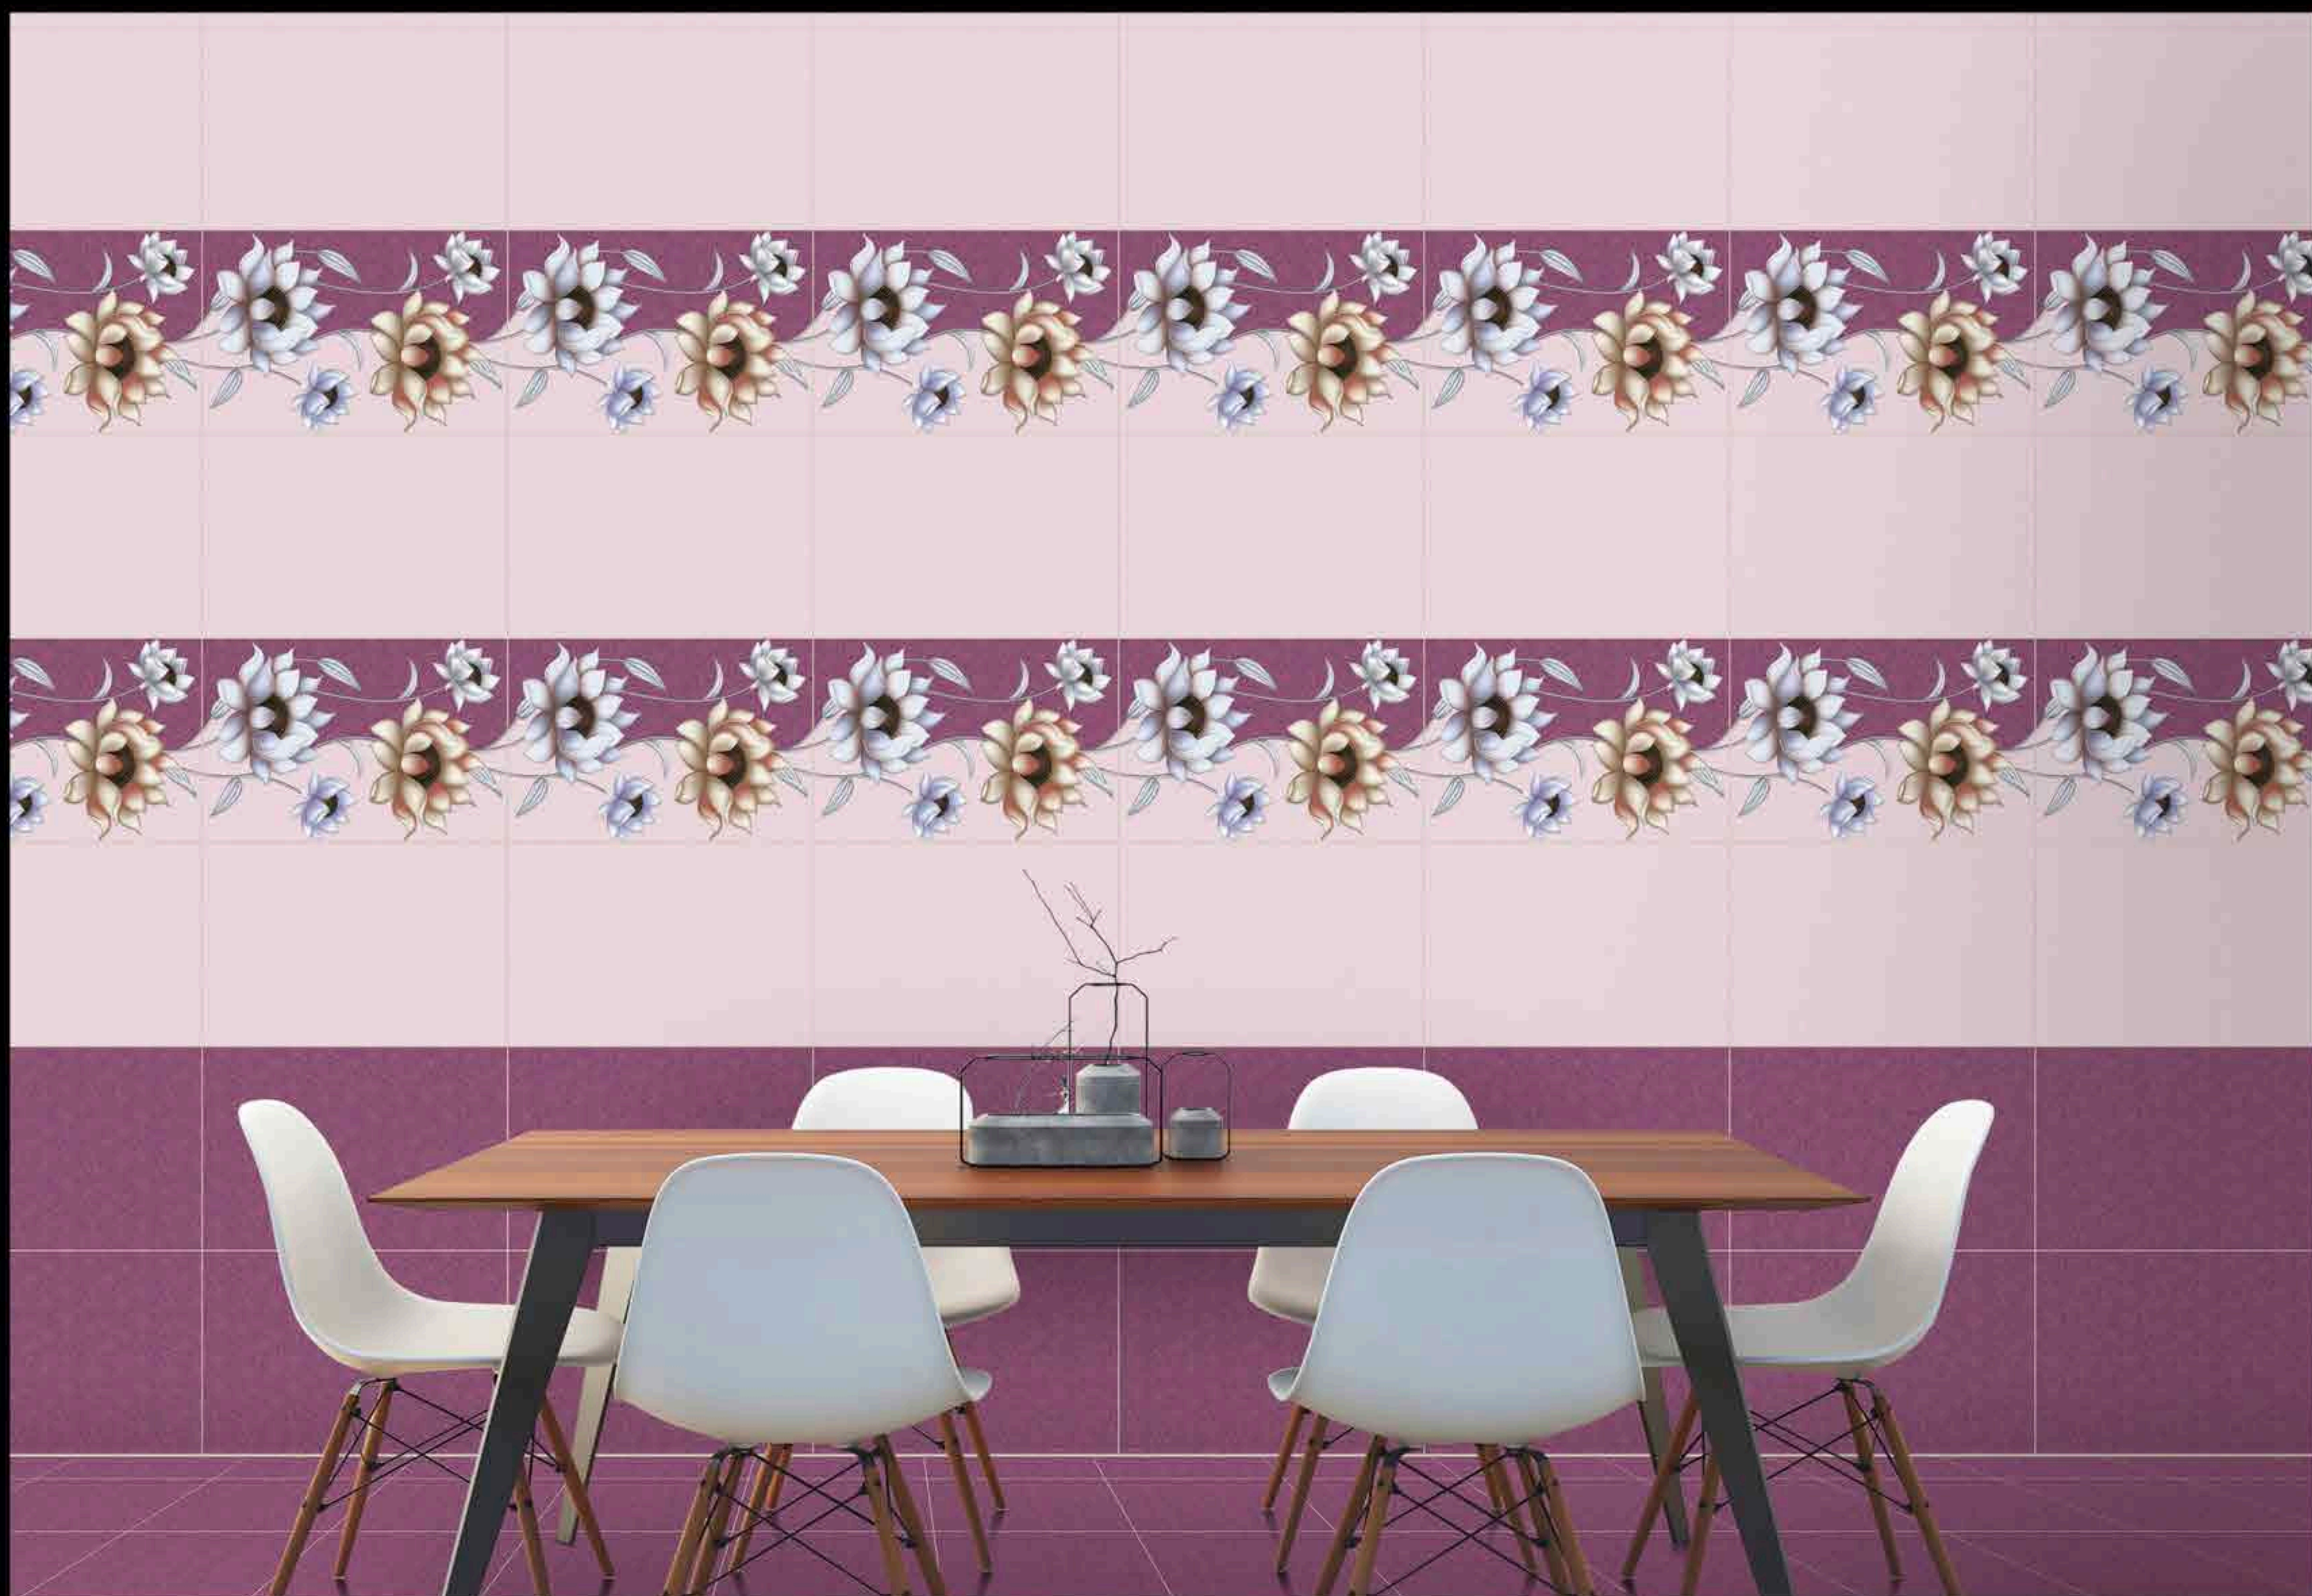

300x
450mm ■
GLOSSY FINISH

DIGITAL WALL TILES ■