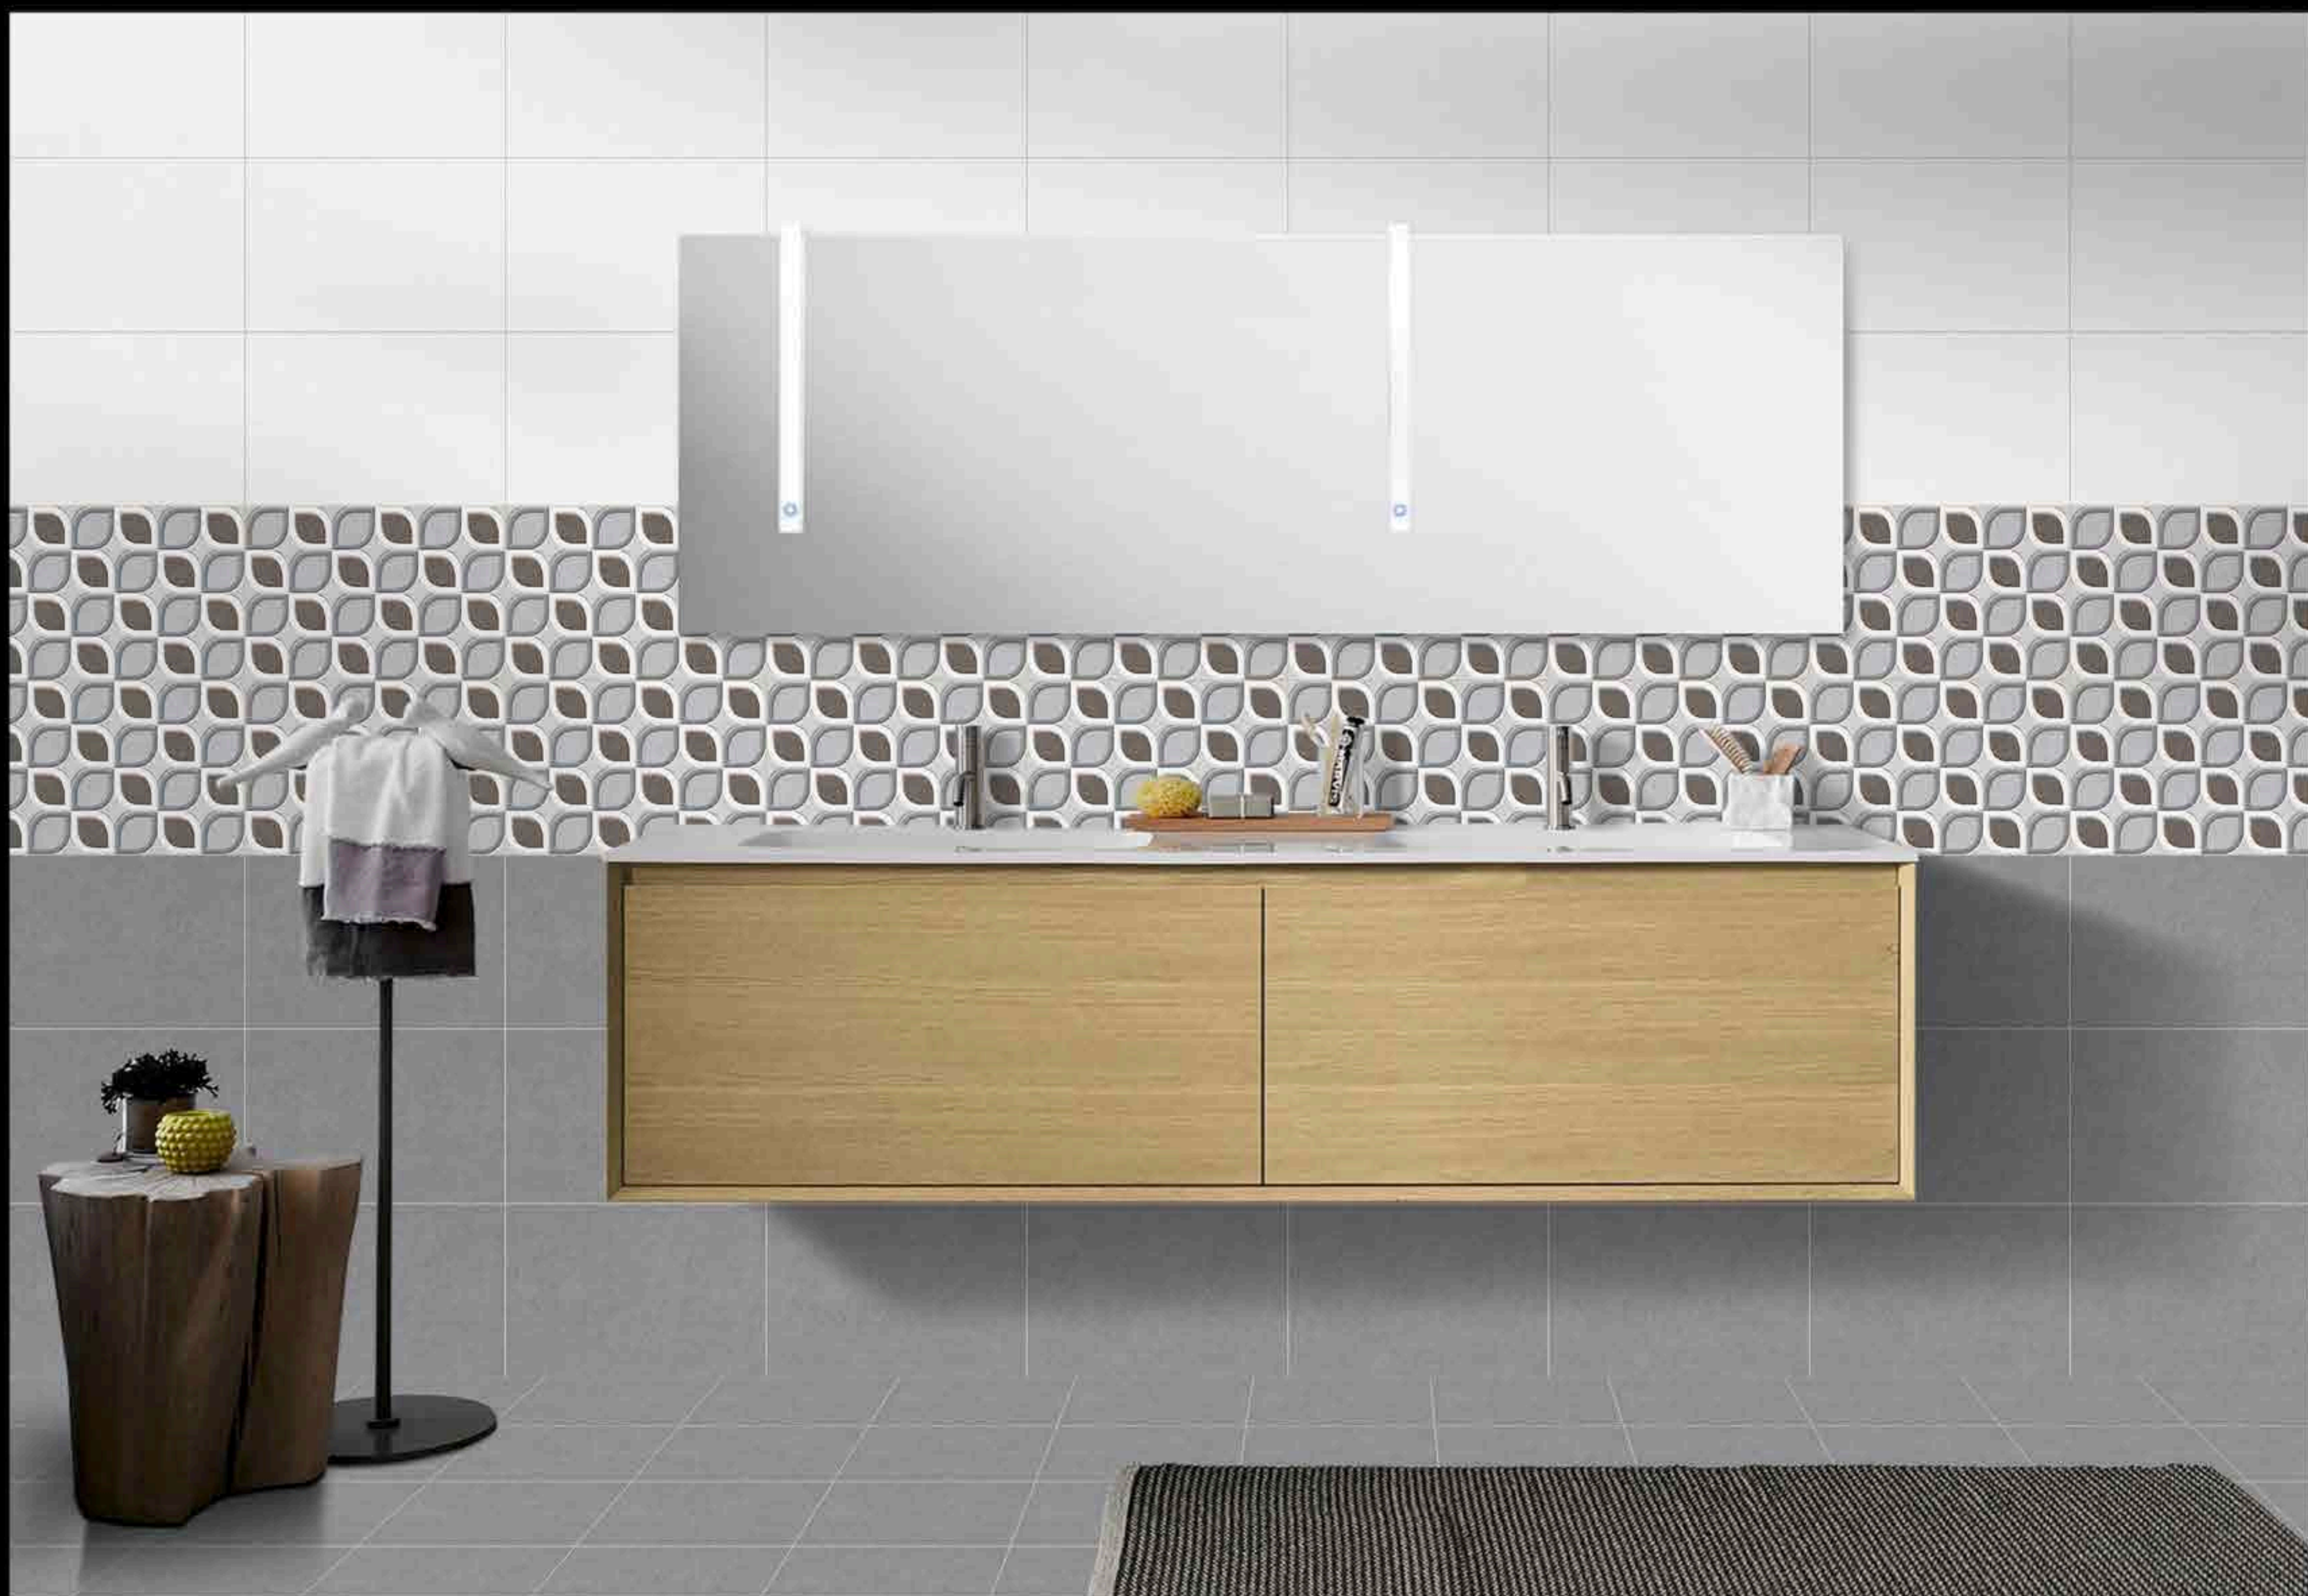

9150 LT

9150 HL 1

DIGITAL WALL TILES ■

9150 DK

300x
450mm ■
GLOSSY FINISH

9151 LT

9151 HL 1

9151 DK