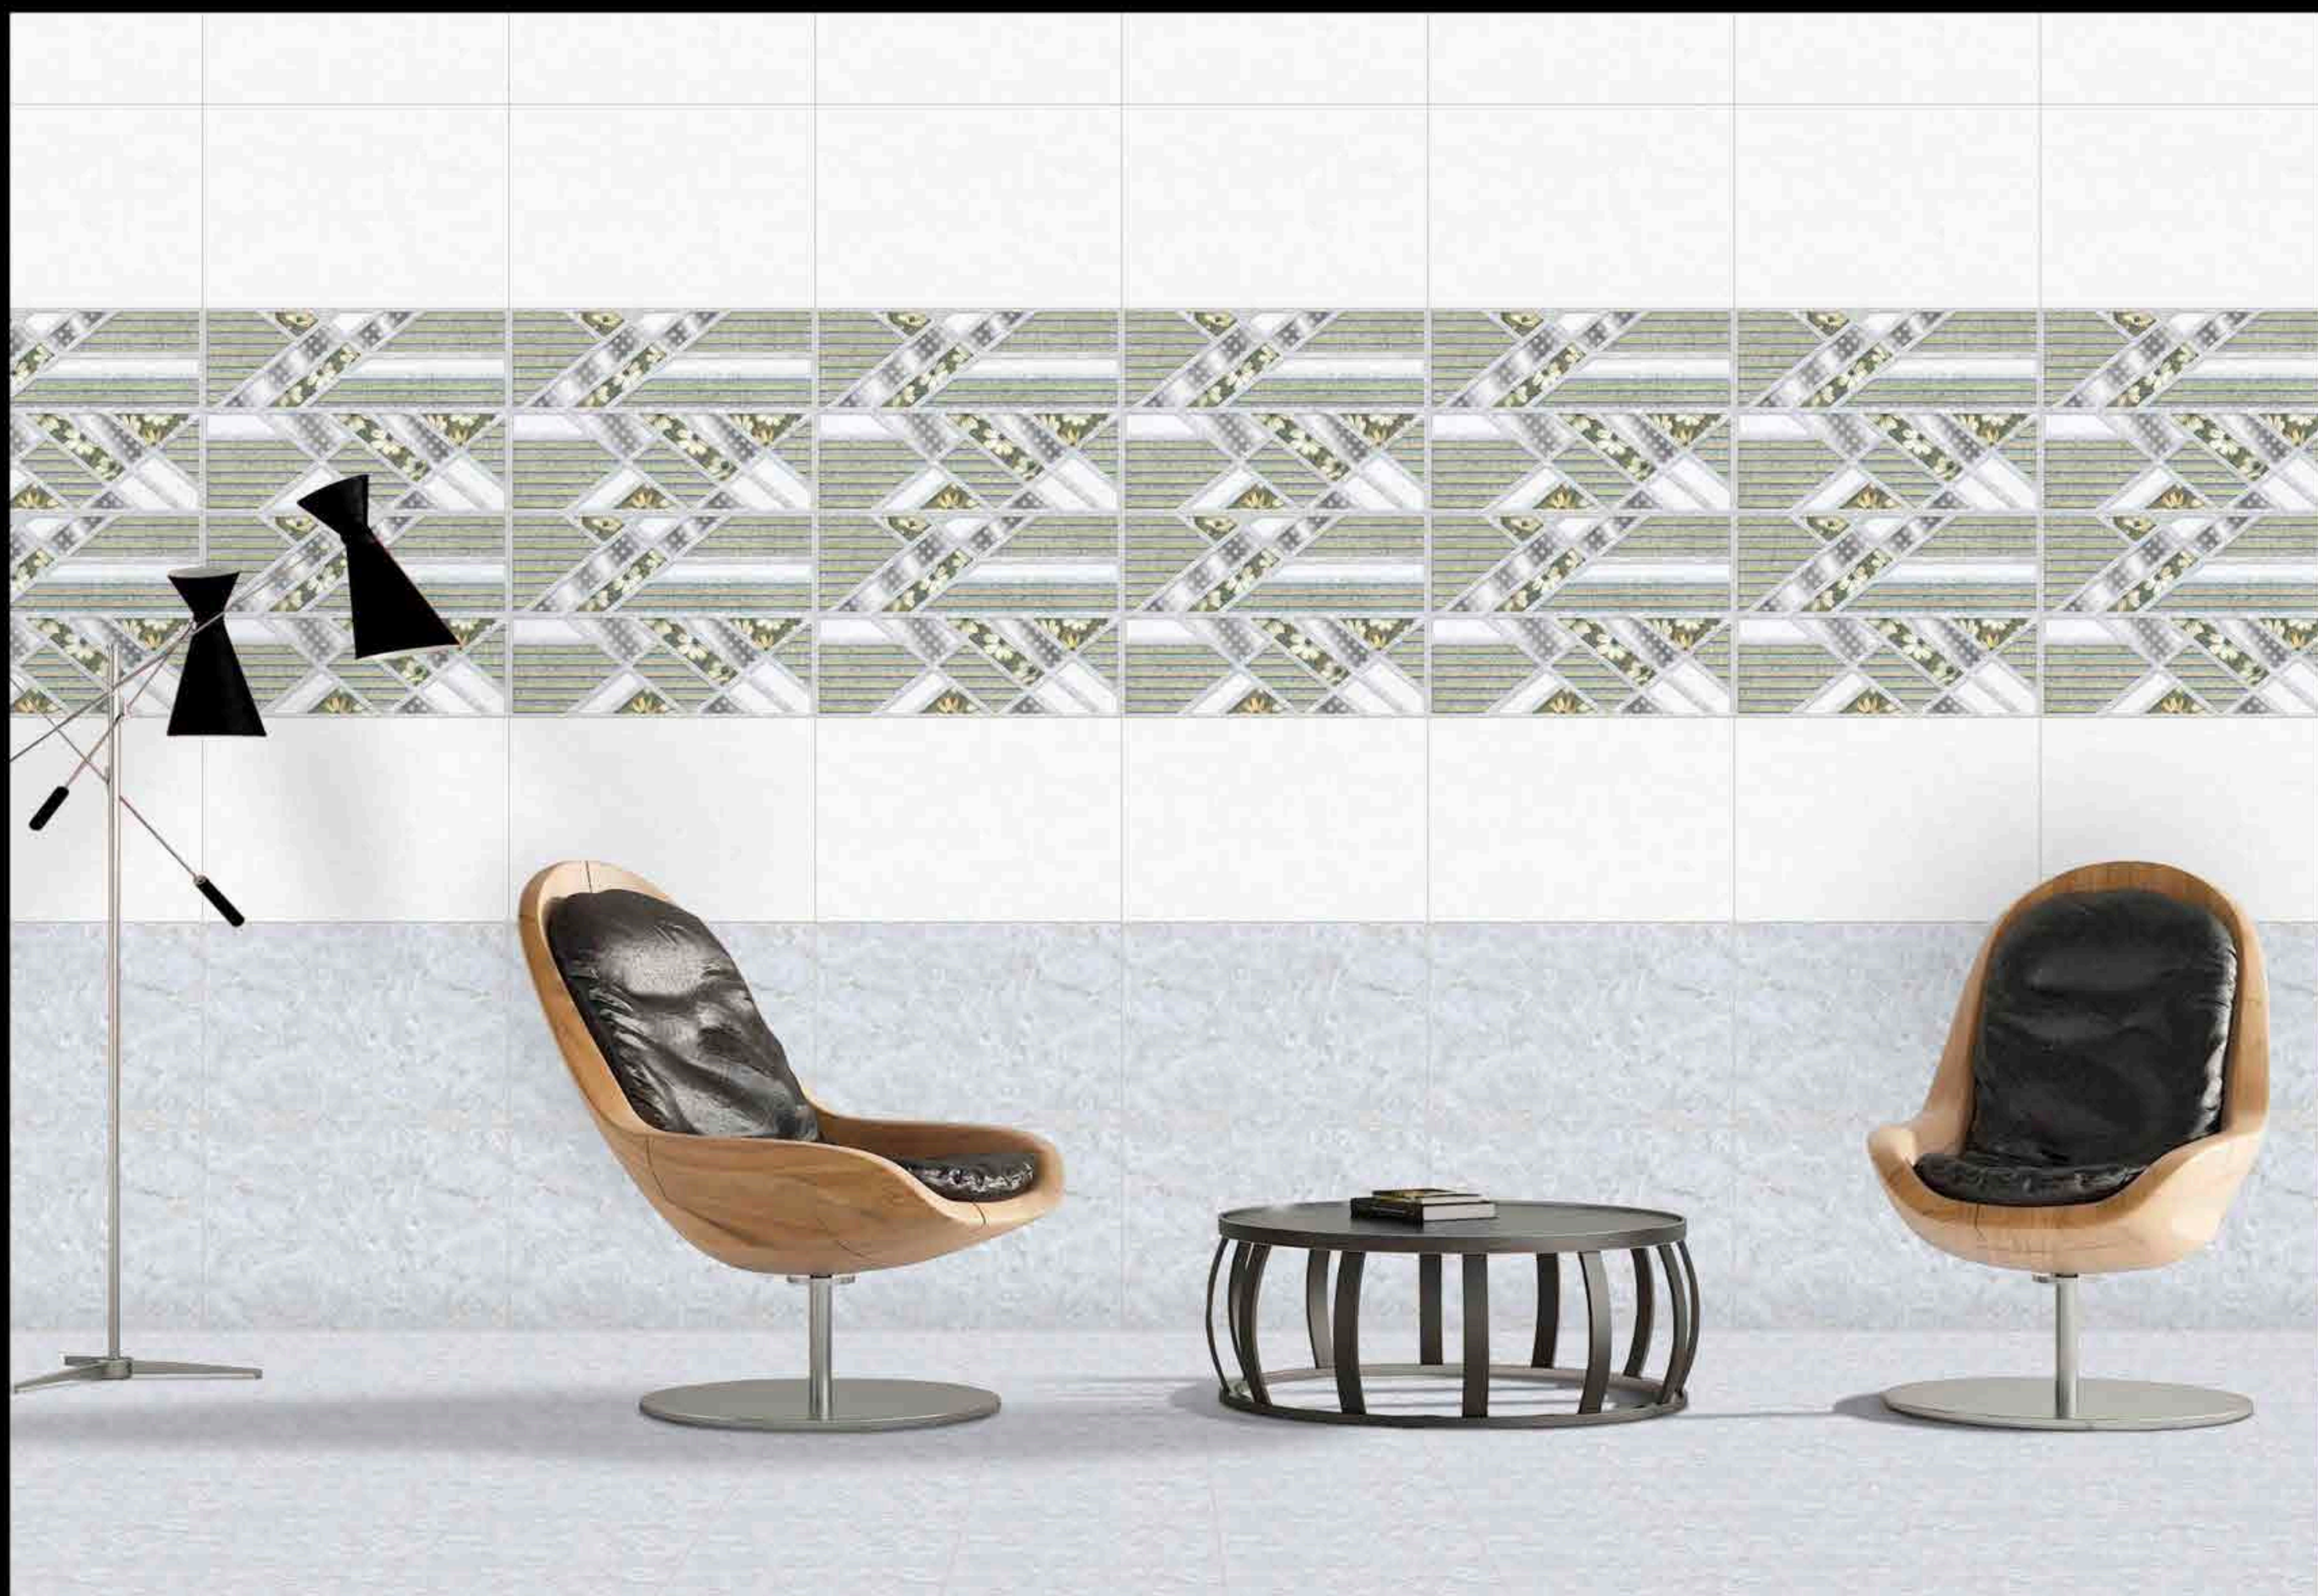

9212 LT

9212 HL 1

9212 DK

9212 HL 2

DIGITAL WALL TILES ■

300x
450mm ■
GLOSSY FINISH

9215 LT

9215 HL 1