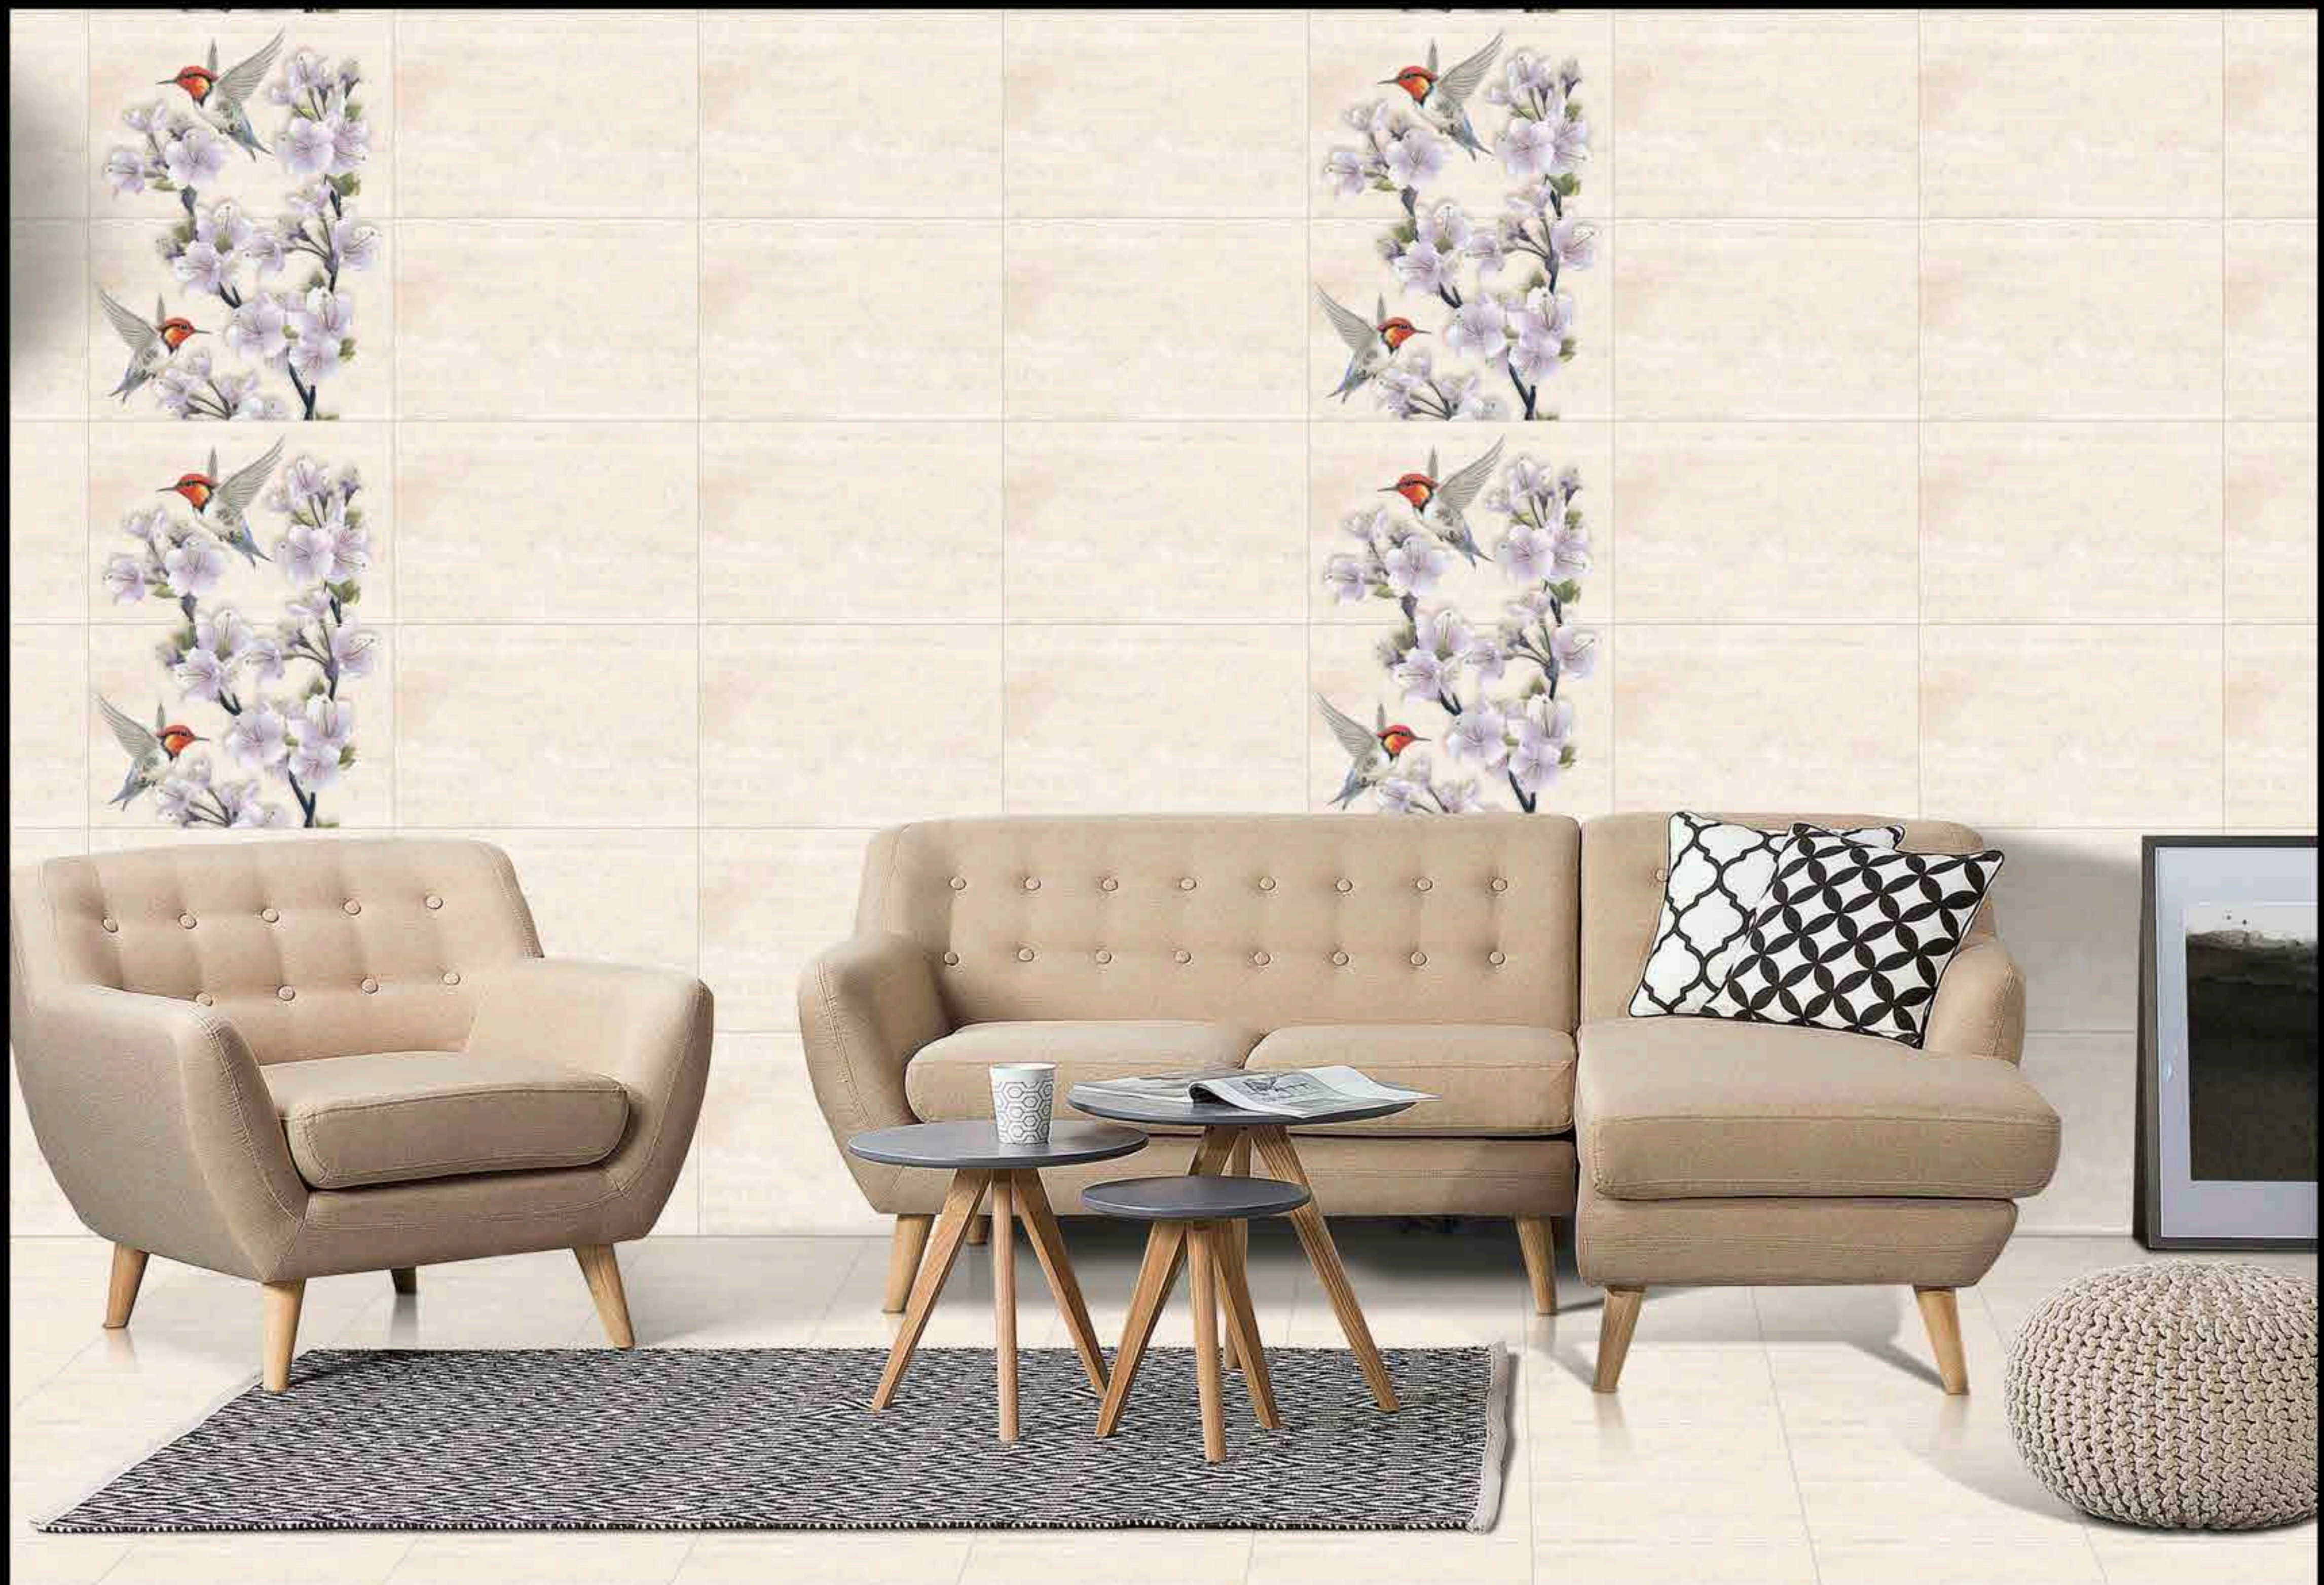

9243 DK

300x
450mm ■
GLOSSY FINISH

9245 LT

9245 HL 1

9245 HL 3

9245 HL 2

DIGITAL WALL TILES

300x
450mm ■
GLOSSY FINISH