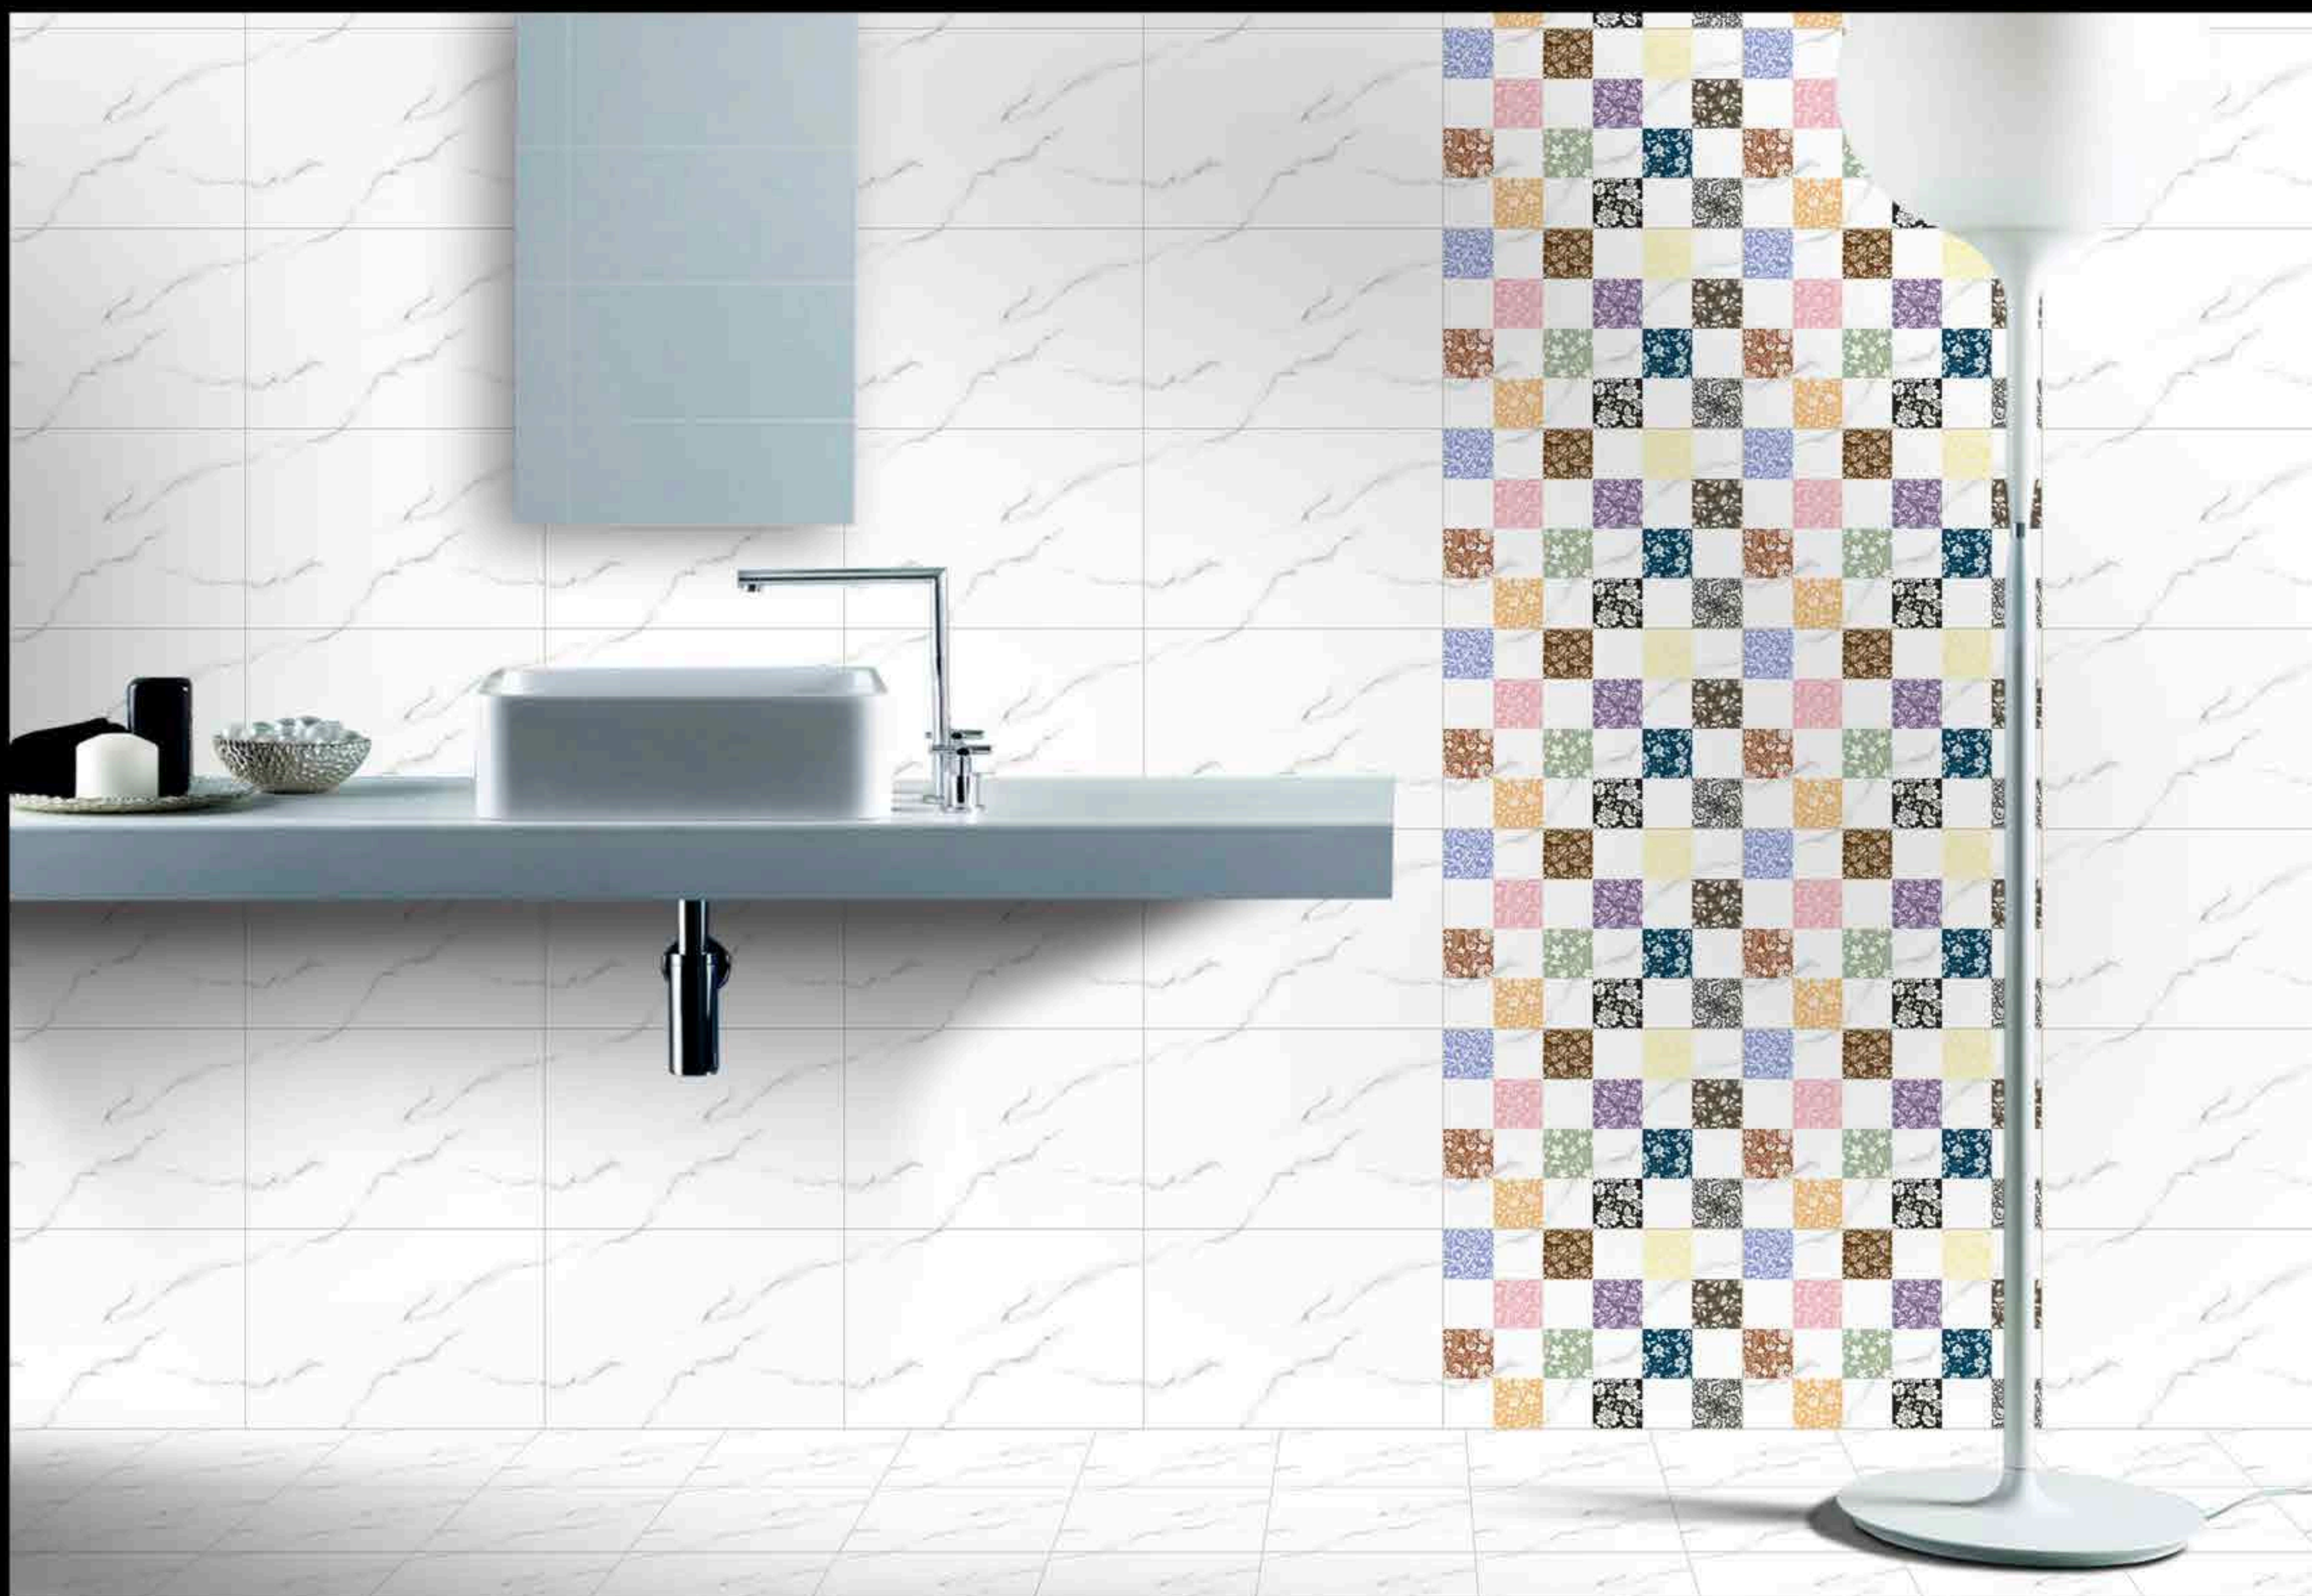

300x
450mm ■
GLOSSY FINISH

DIGITAL WALL TILES