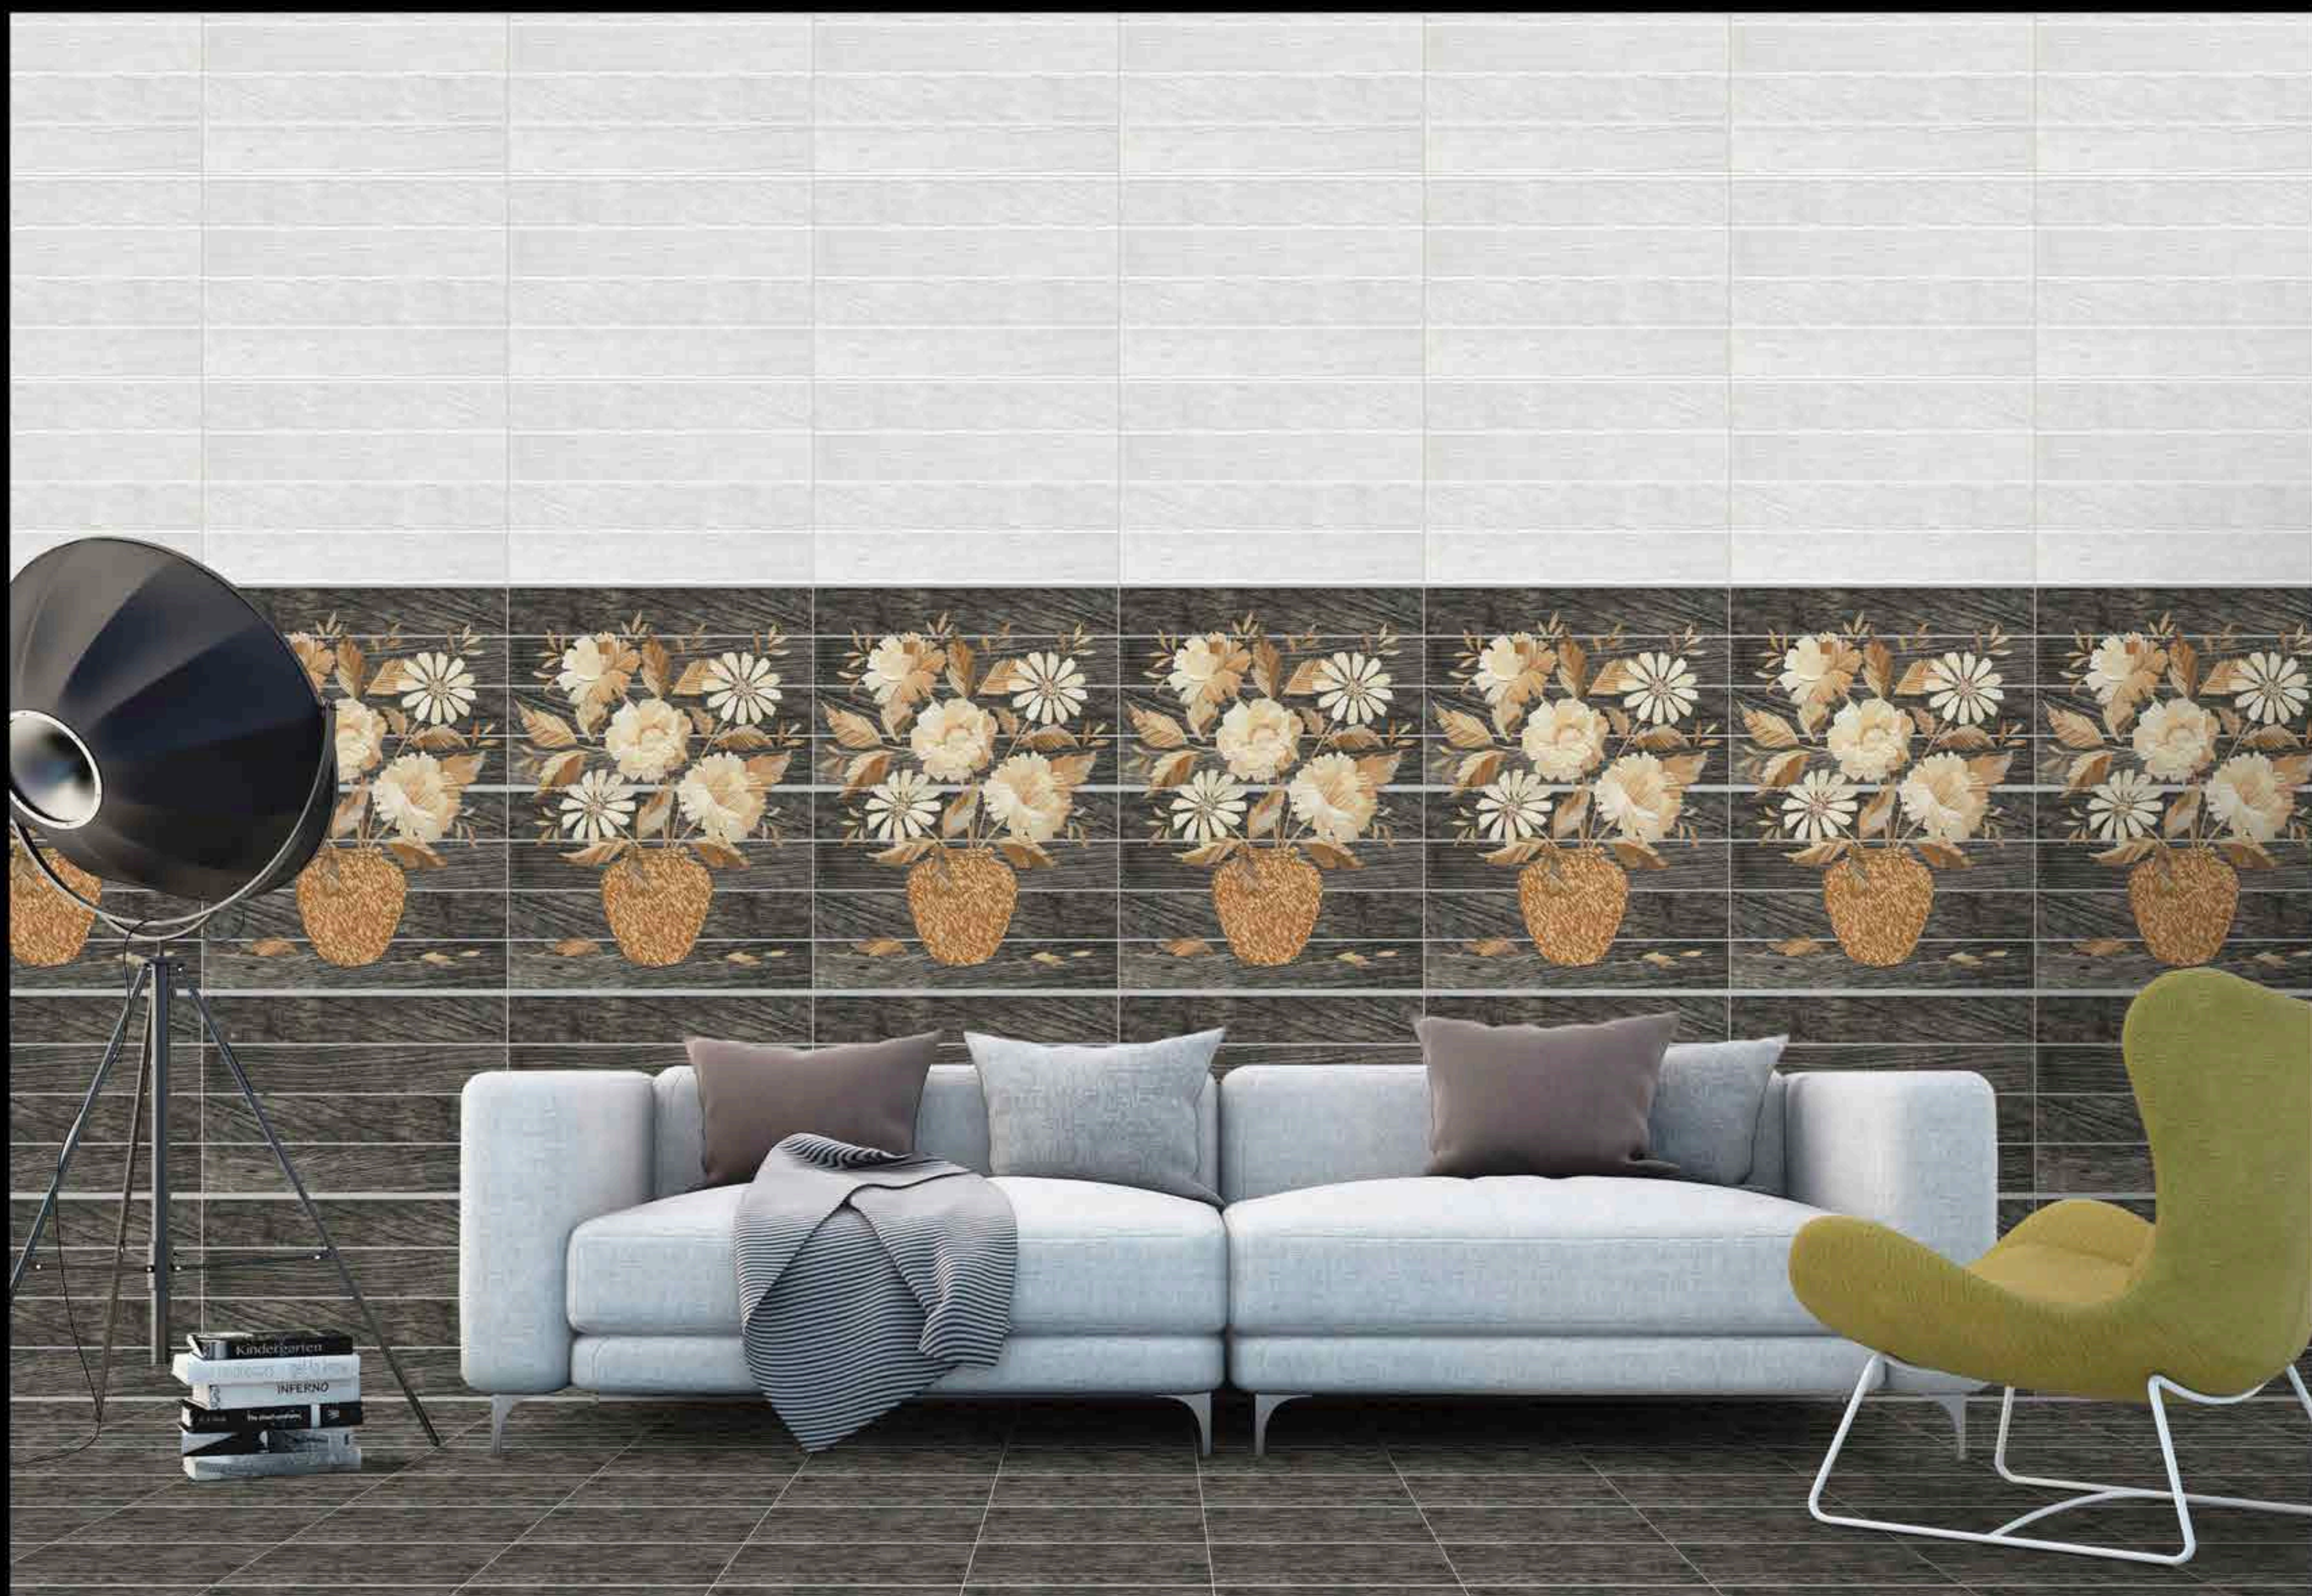

DIGITAL WALL TILES ■

300x
450mm ■
GLOSSY FINISH

9235 LT

9235 HL 1

9235 DK

9235 HL 2

DIGITAL WALL TILES ■

300x
450mm ■
GLOSSY FINISH