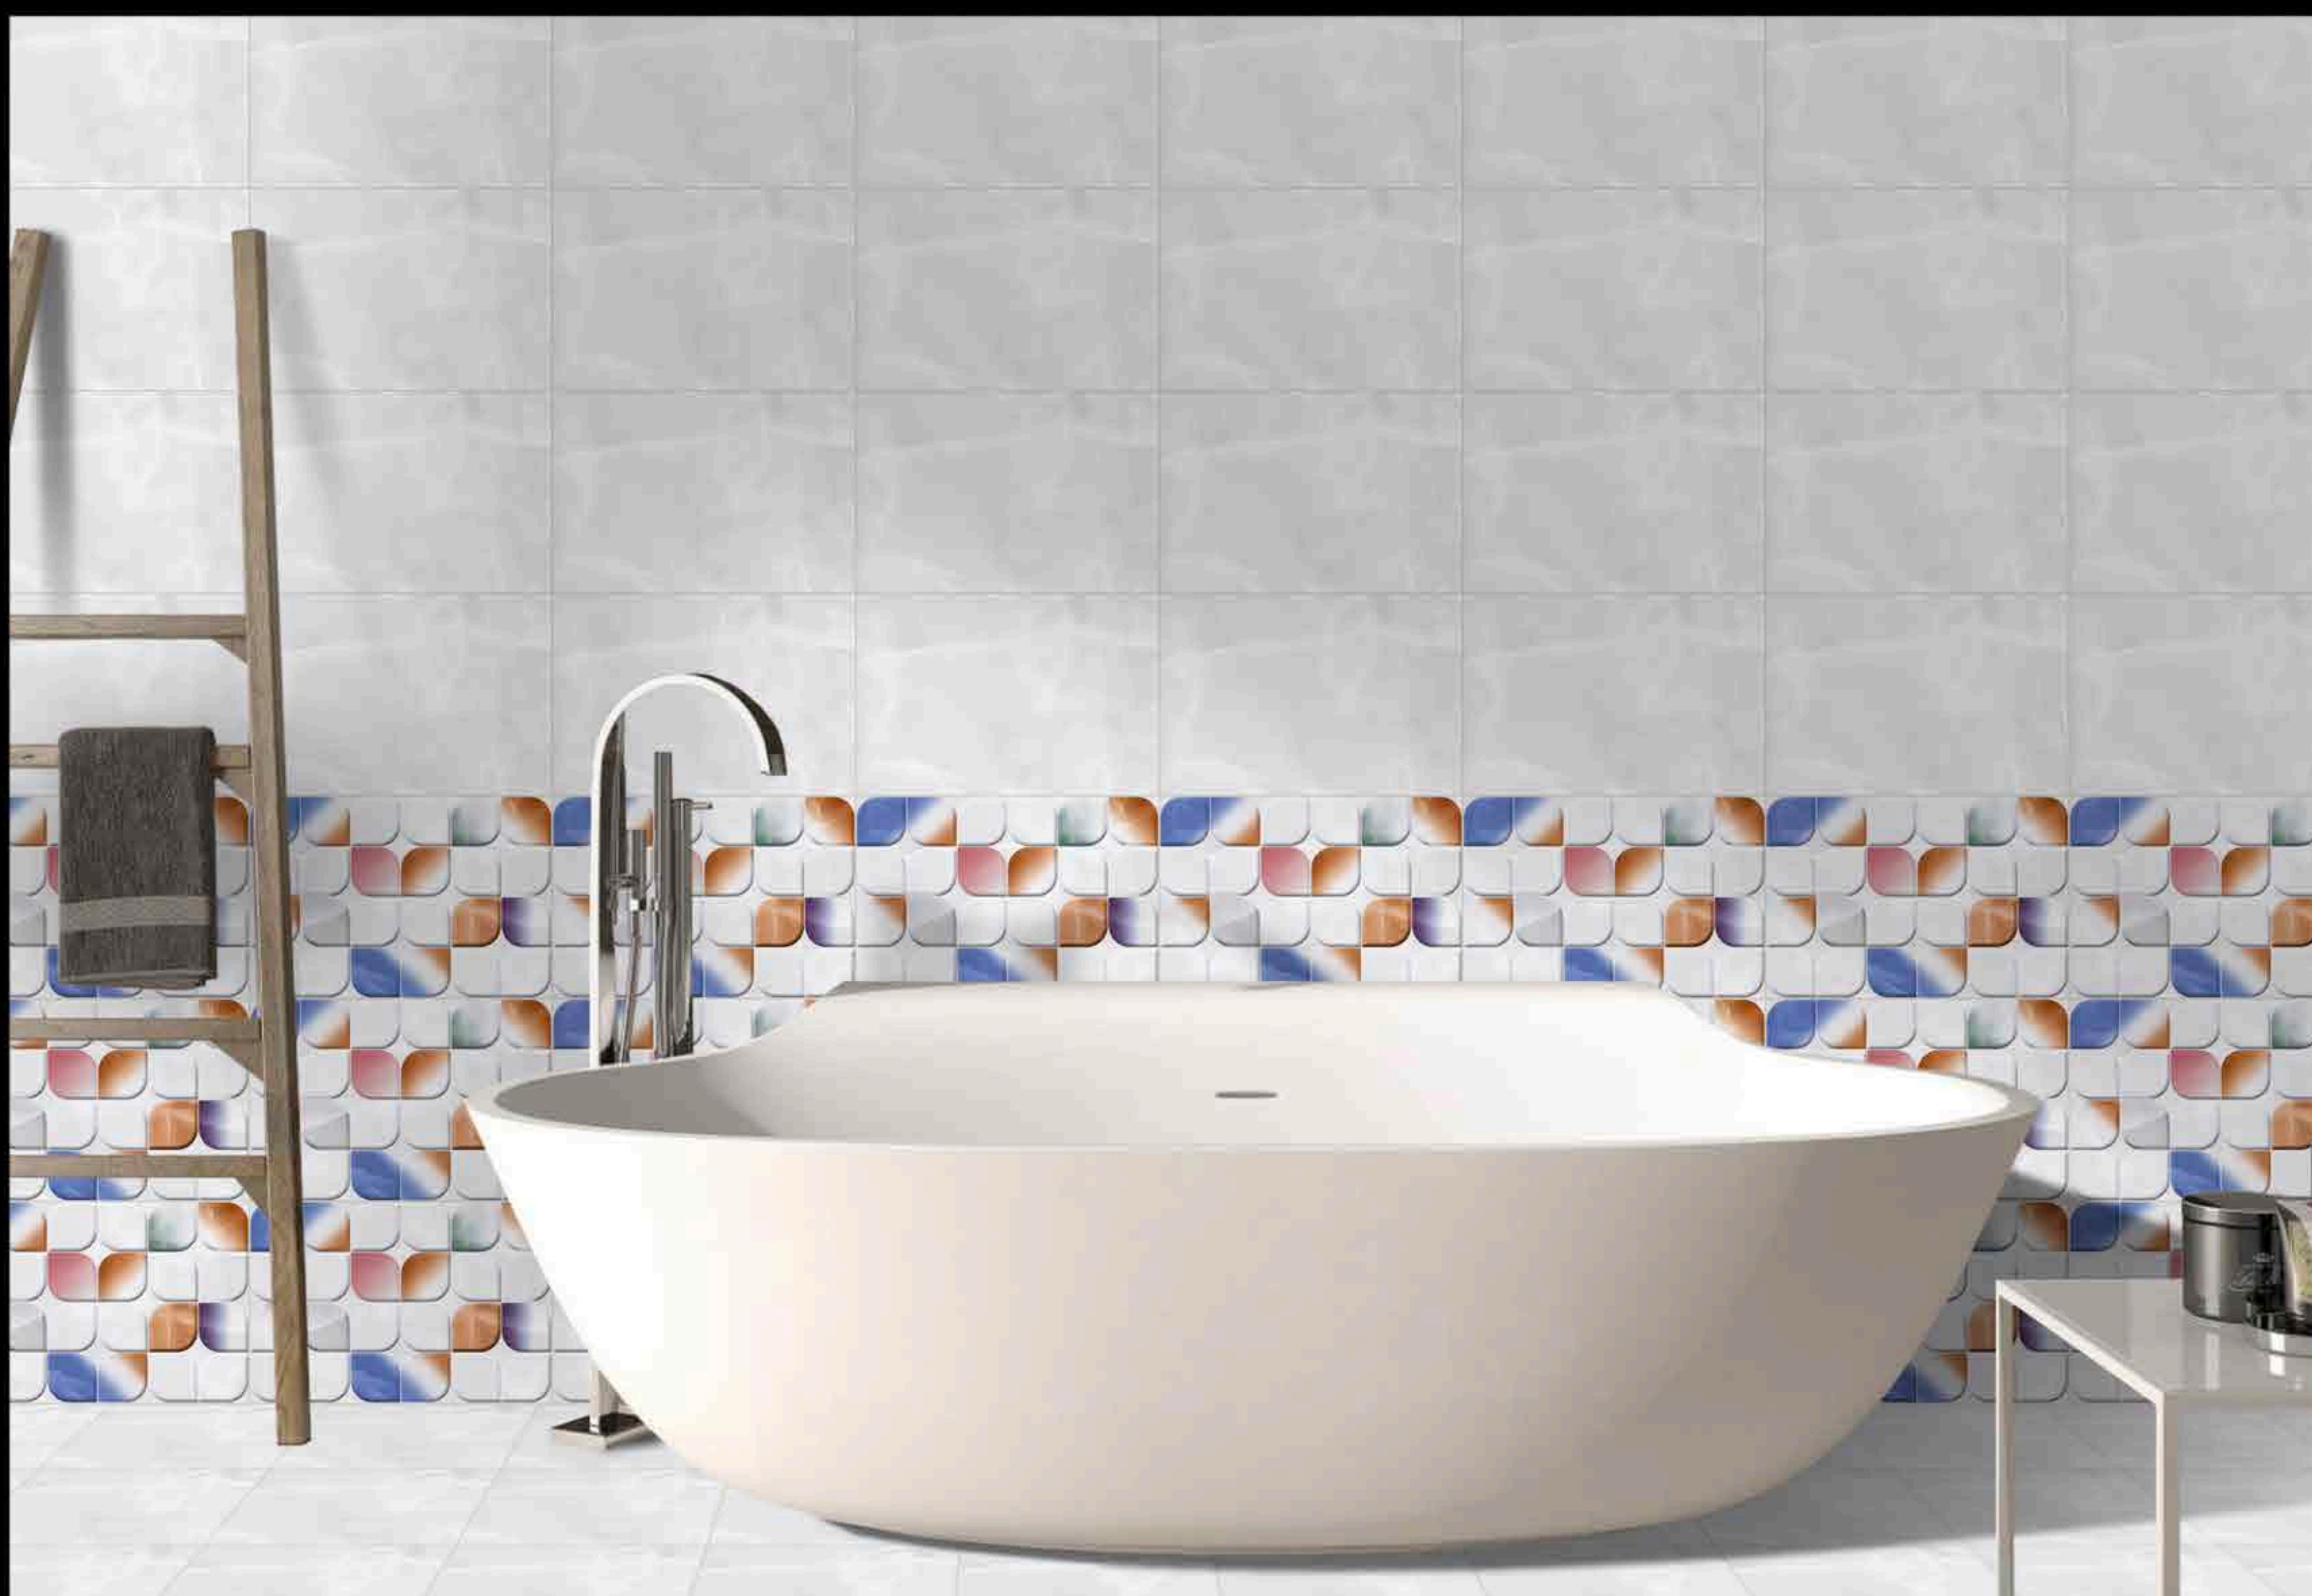

DIGITAL WALL TILES

300x
450mm ■
GLOSSY FINISH

9152 LT

9152 HL 1

DIGITAL WALL TILES ■

300x
450mm ■
GLOSSY FINISH

9164 LT

9164 HL 1