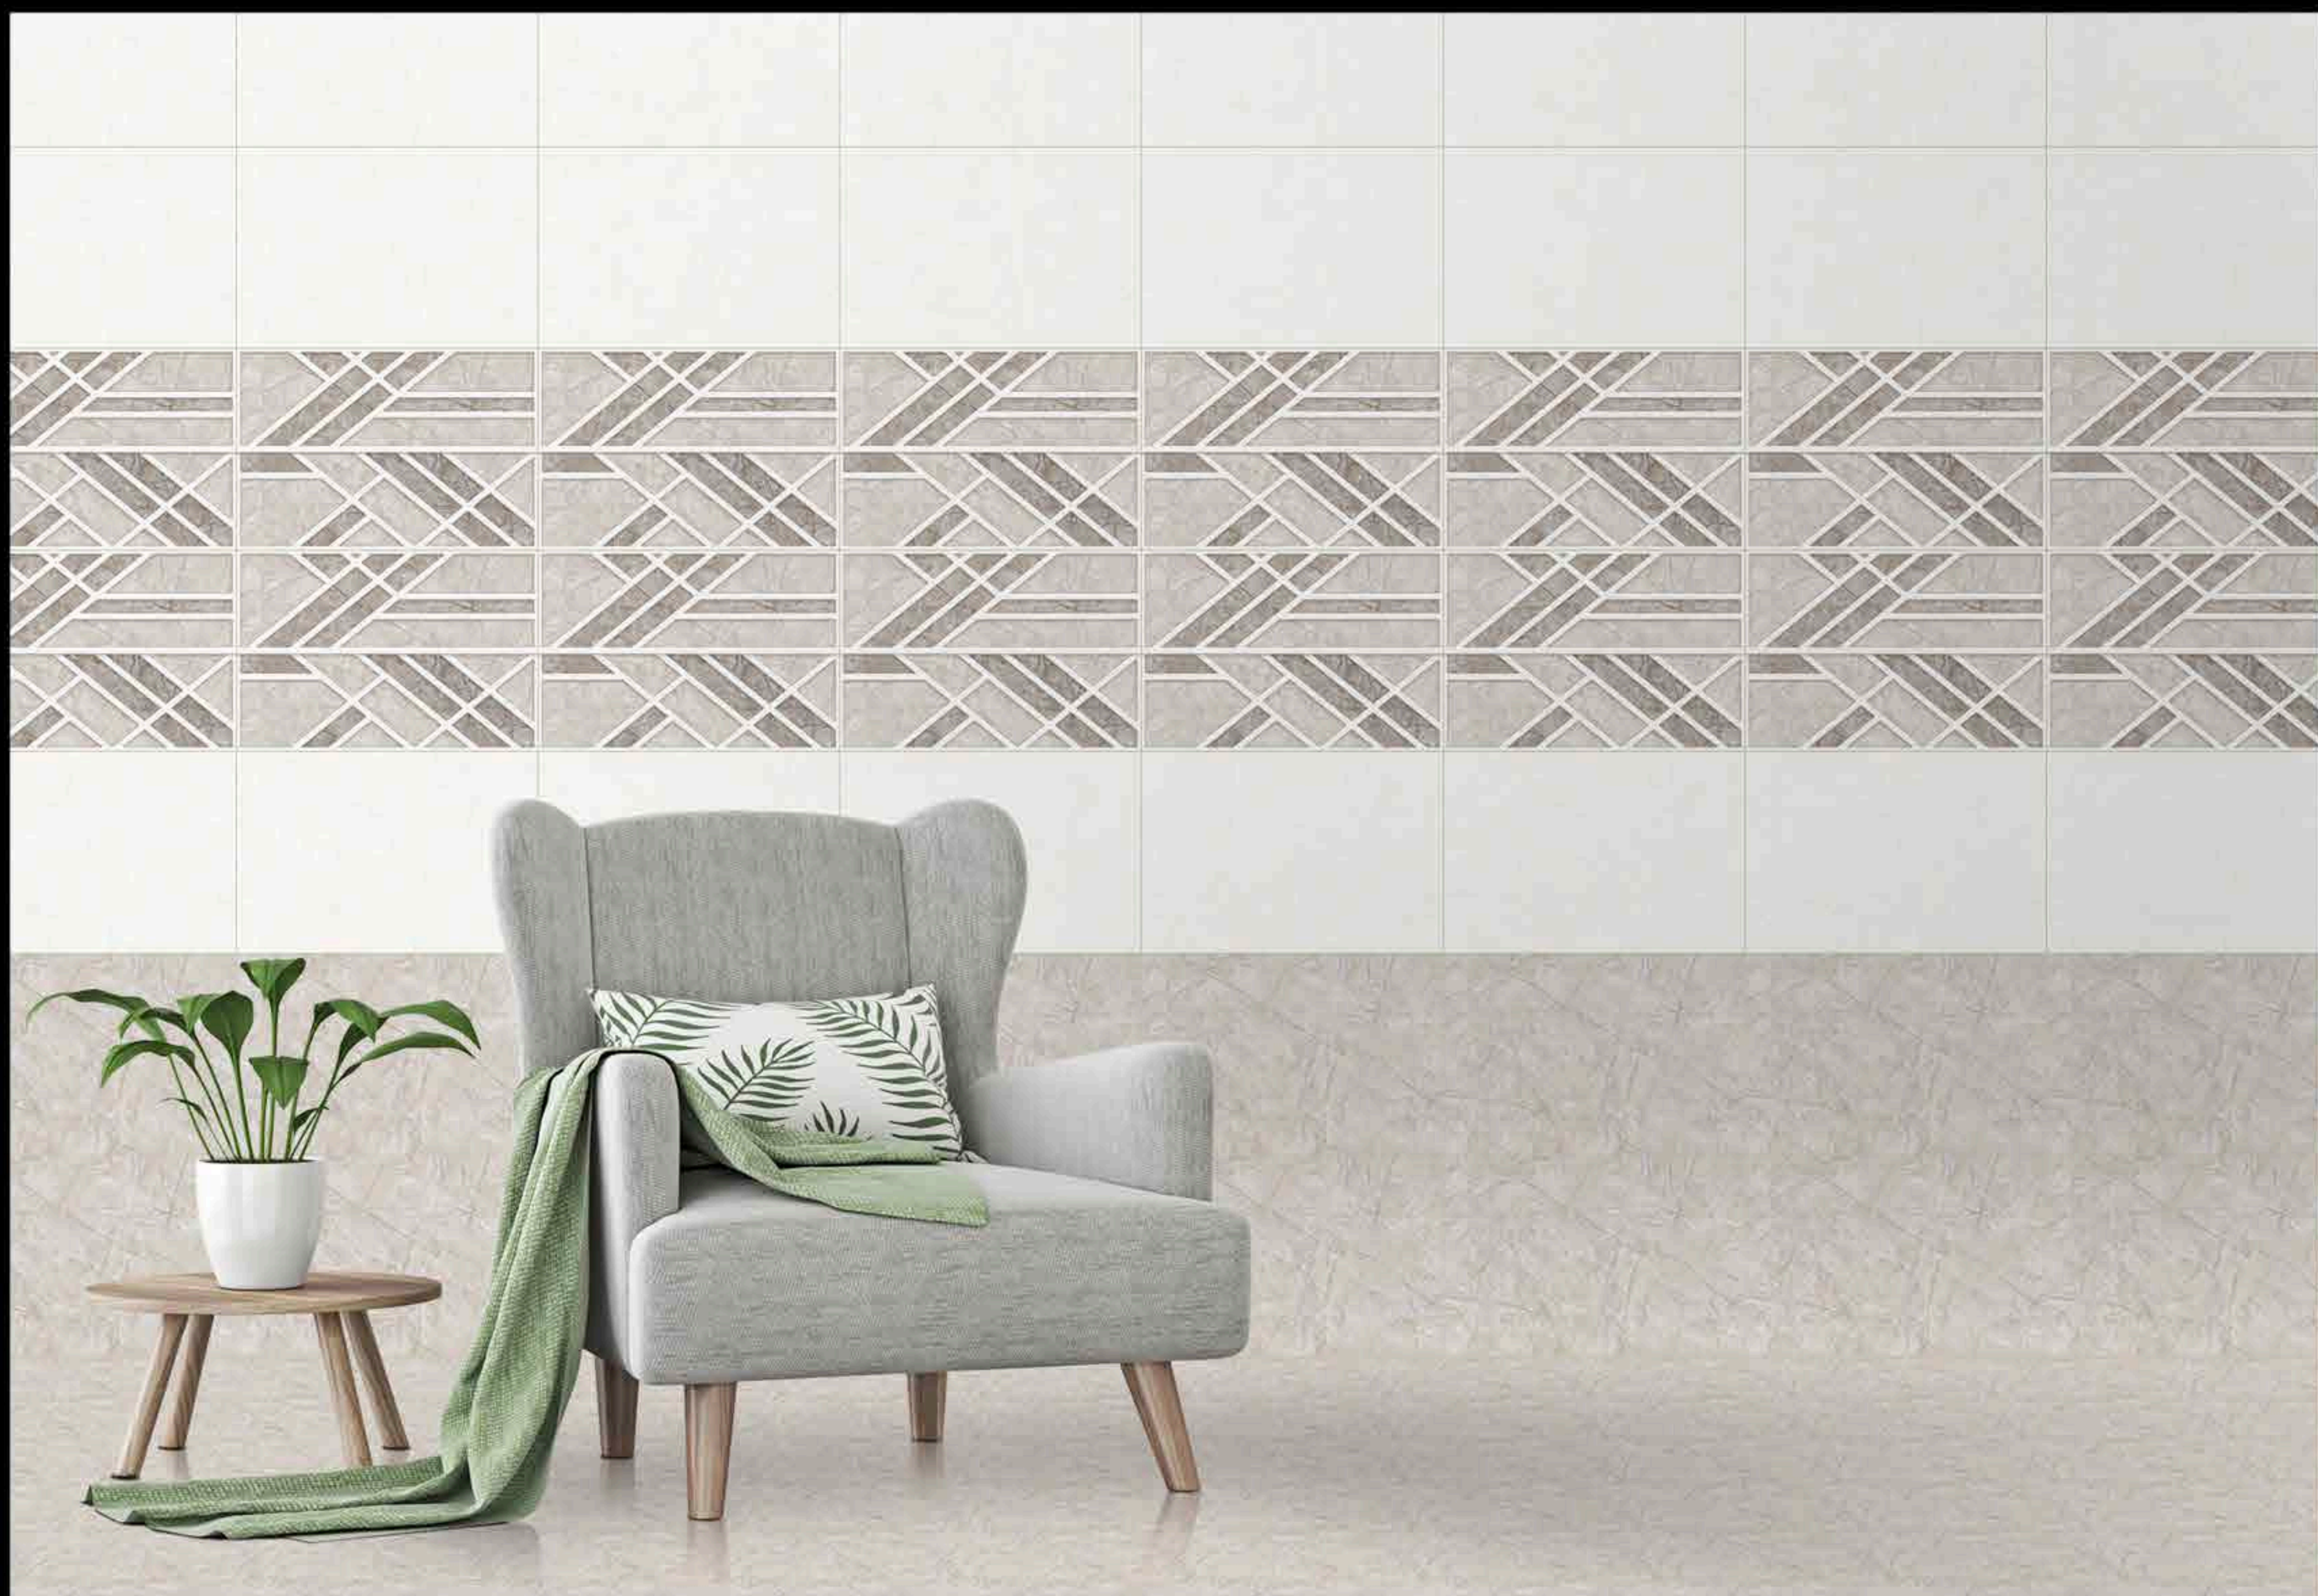

300x
450mm ■
GLOSSY FINISH

DIGITAL WALL TILES ■