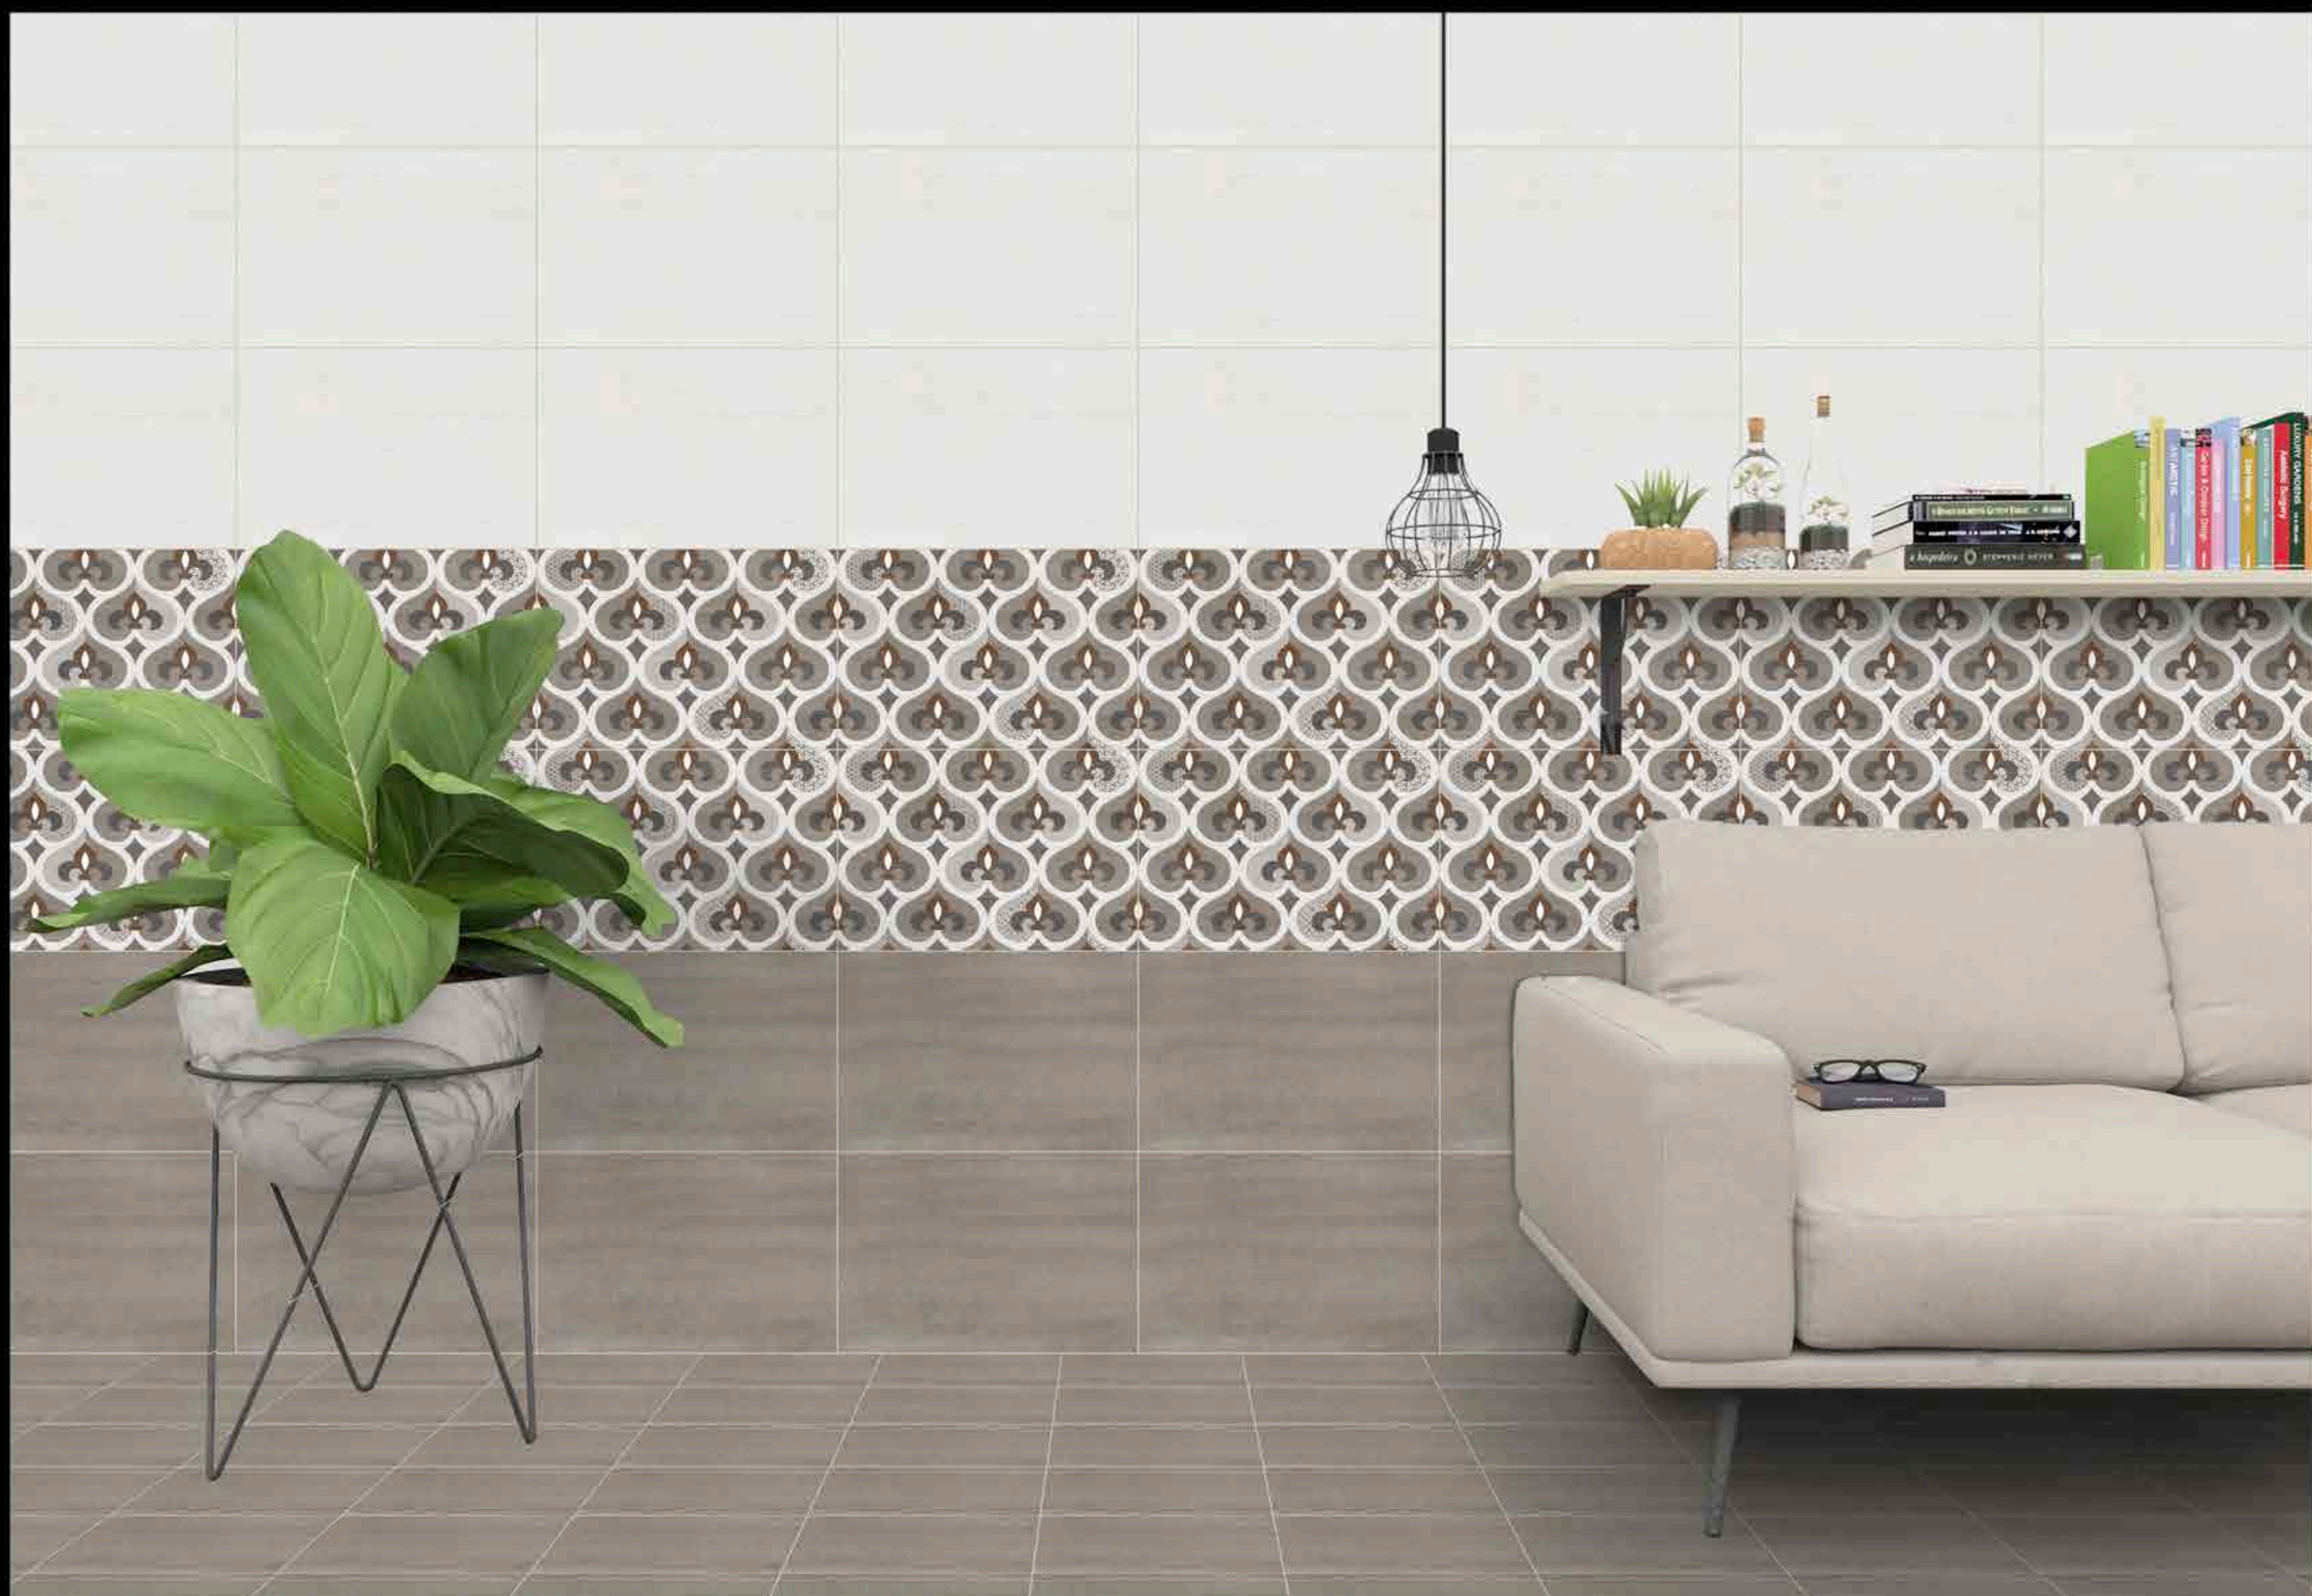

9218 LT

9218 HL 1

9218 DK

DIGITAL WALL TILES ■

300x
450mm ■
GLOSSY FINISH

9233 LT

9233 HL 1

9233 DK