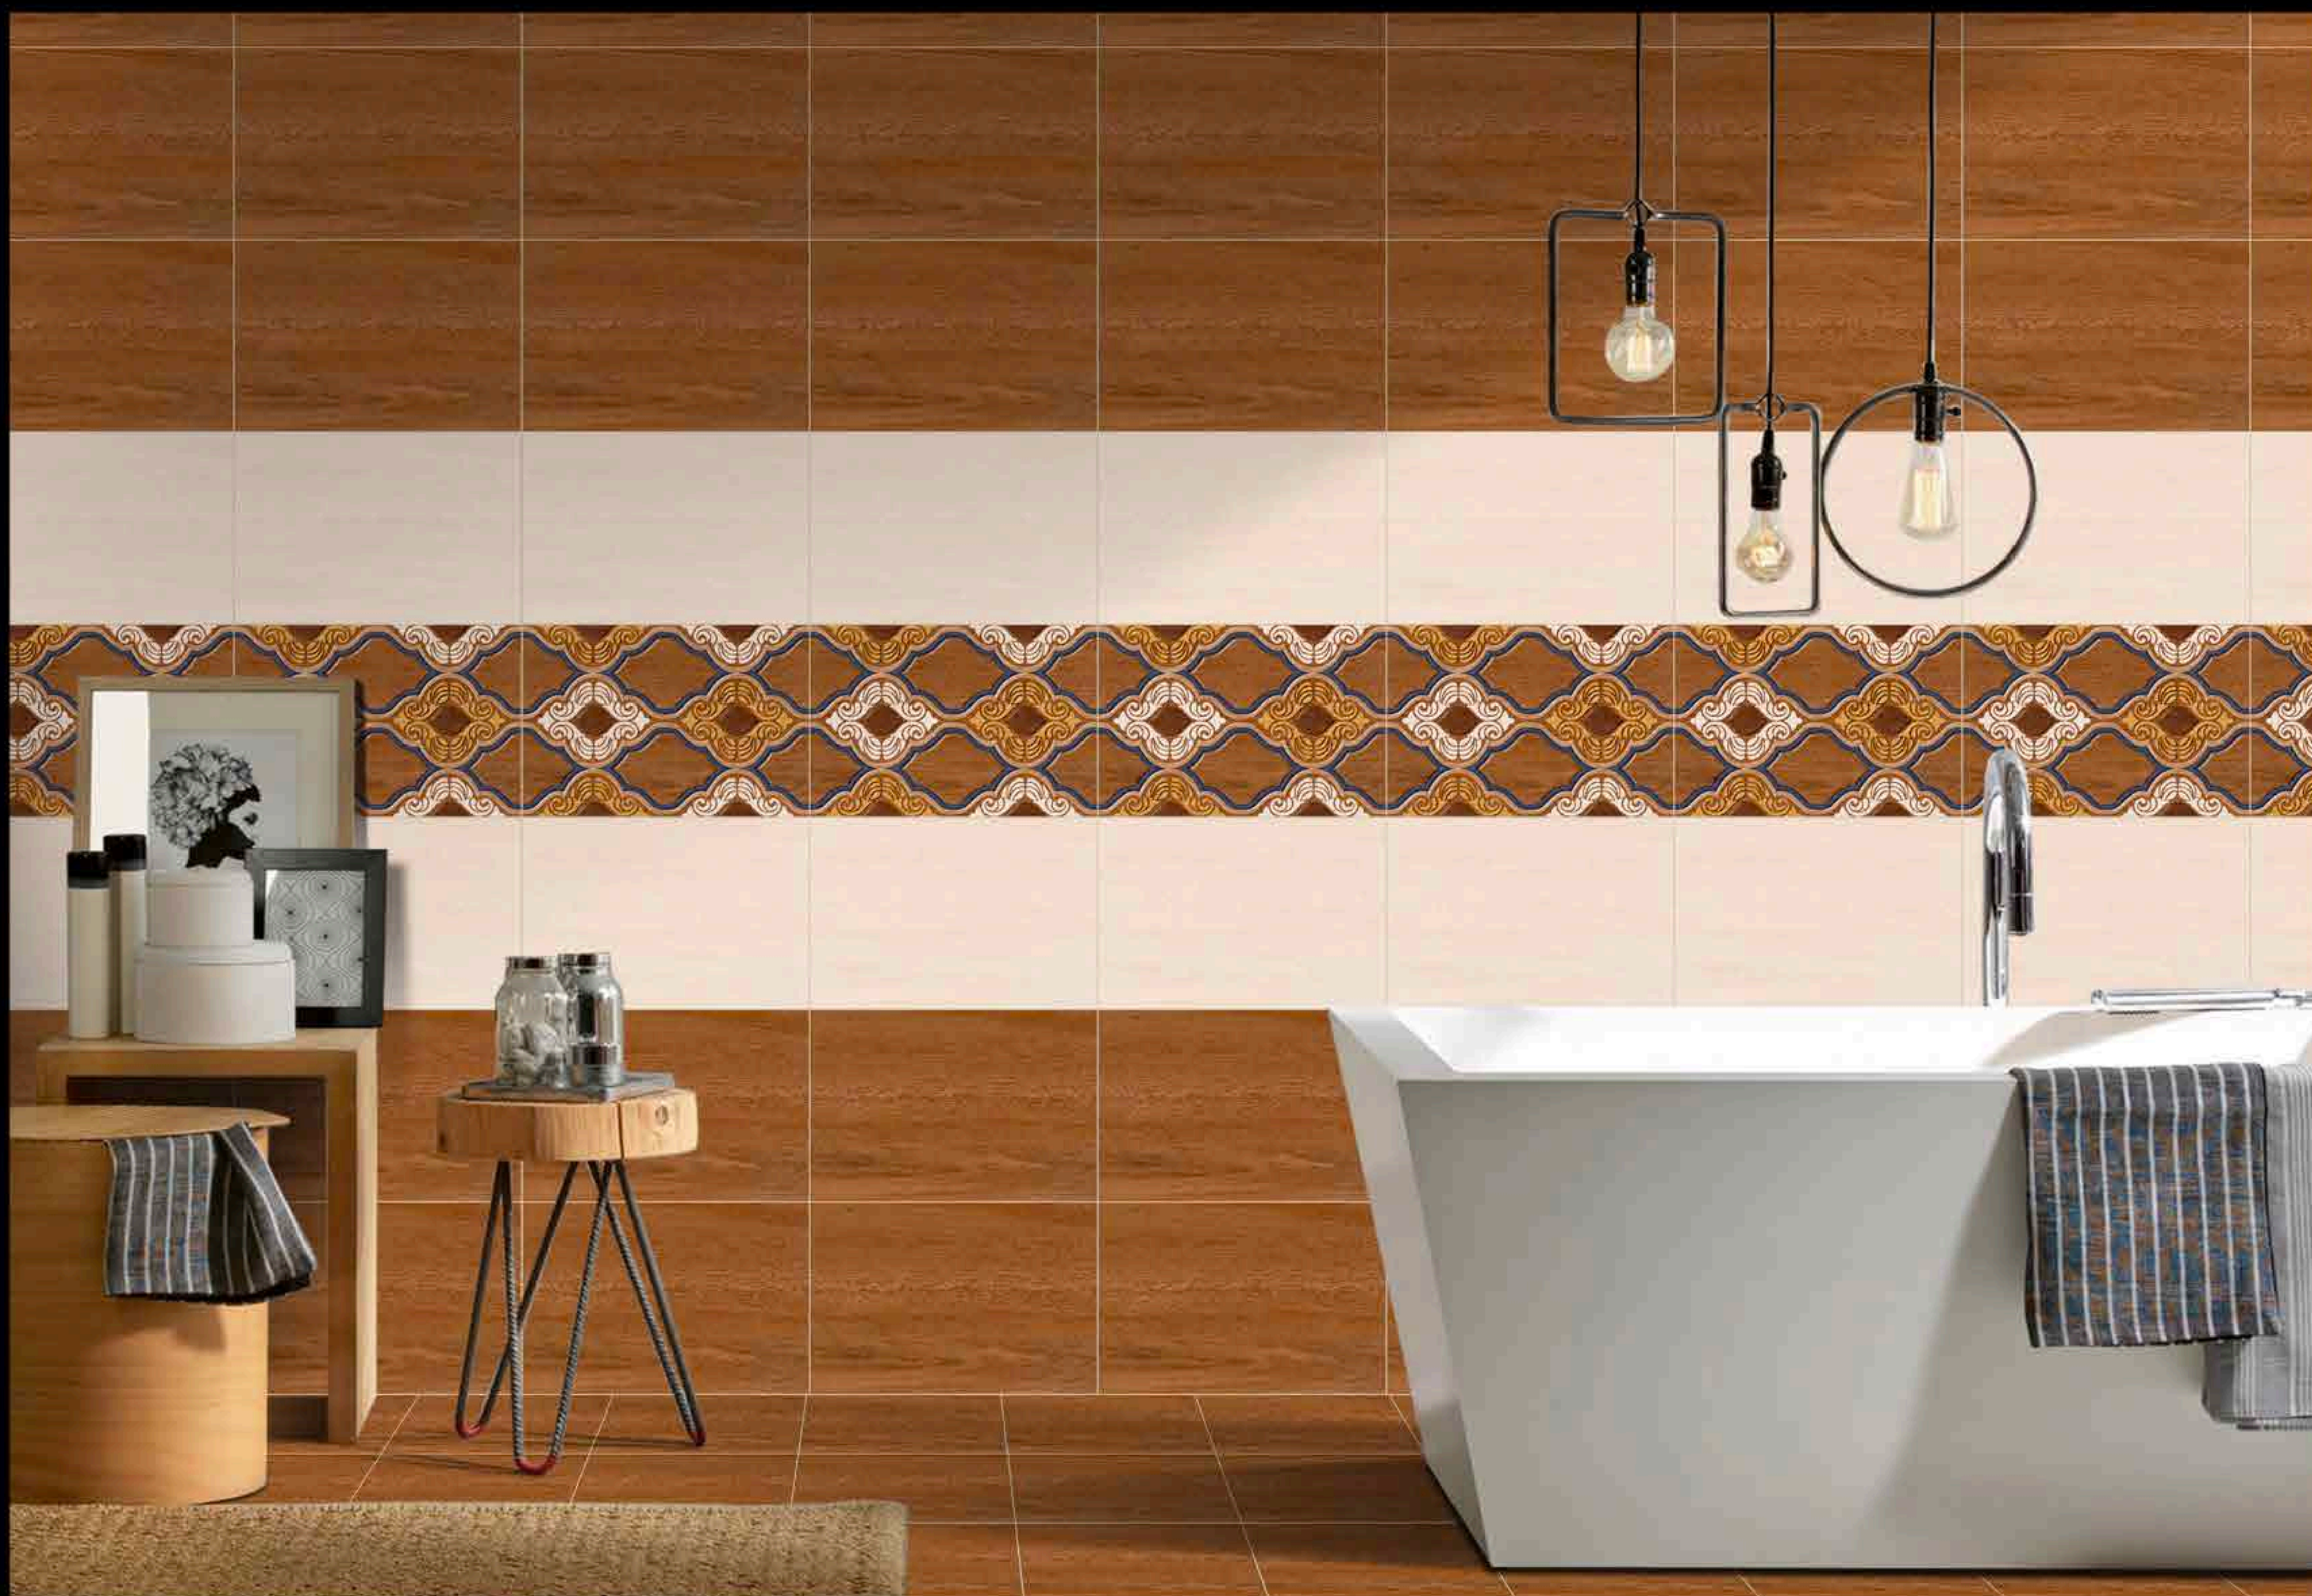

300x
450mm ■
GLOSSY FINISH

DIGITAL WALL TILES